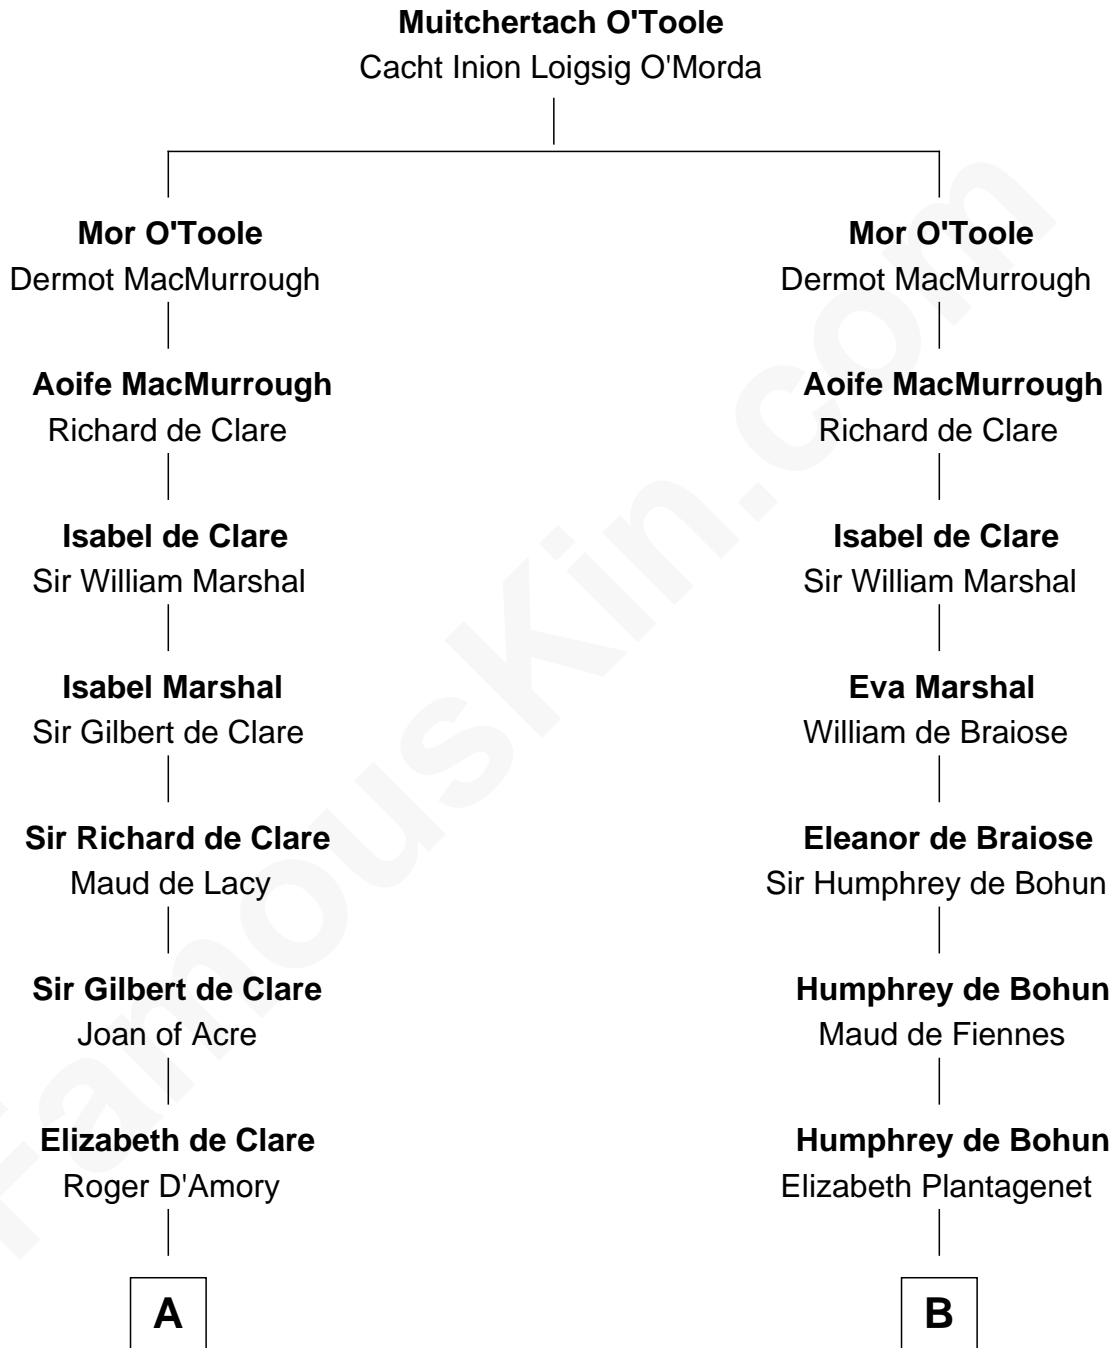

FamousKin.com

Relationship Chart of Fletcher Christian

Leader of the mutiny on the Bounty

21st cousin of

Thomas Sim Lee

2nd and 7th Governor of Maryland

C

Mary Huddleston

John Senhouse

Humphrey Senhouse

Eleanor Kirkby

Bridget Senhouse

John Christian

Charles Christian

Anne Dixon

Fletcher Christian

Leader of the mutiny on the Bounty

D

Alice Eltonhead

Henry Corbin

Laetitia Corbin

Richard Lee

Philip Lee

Sarah Brooke