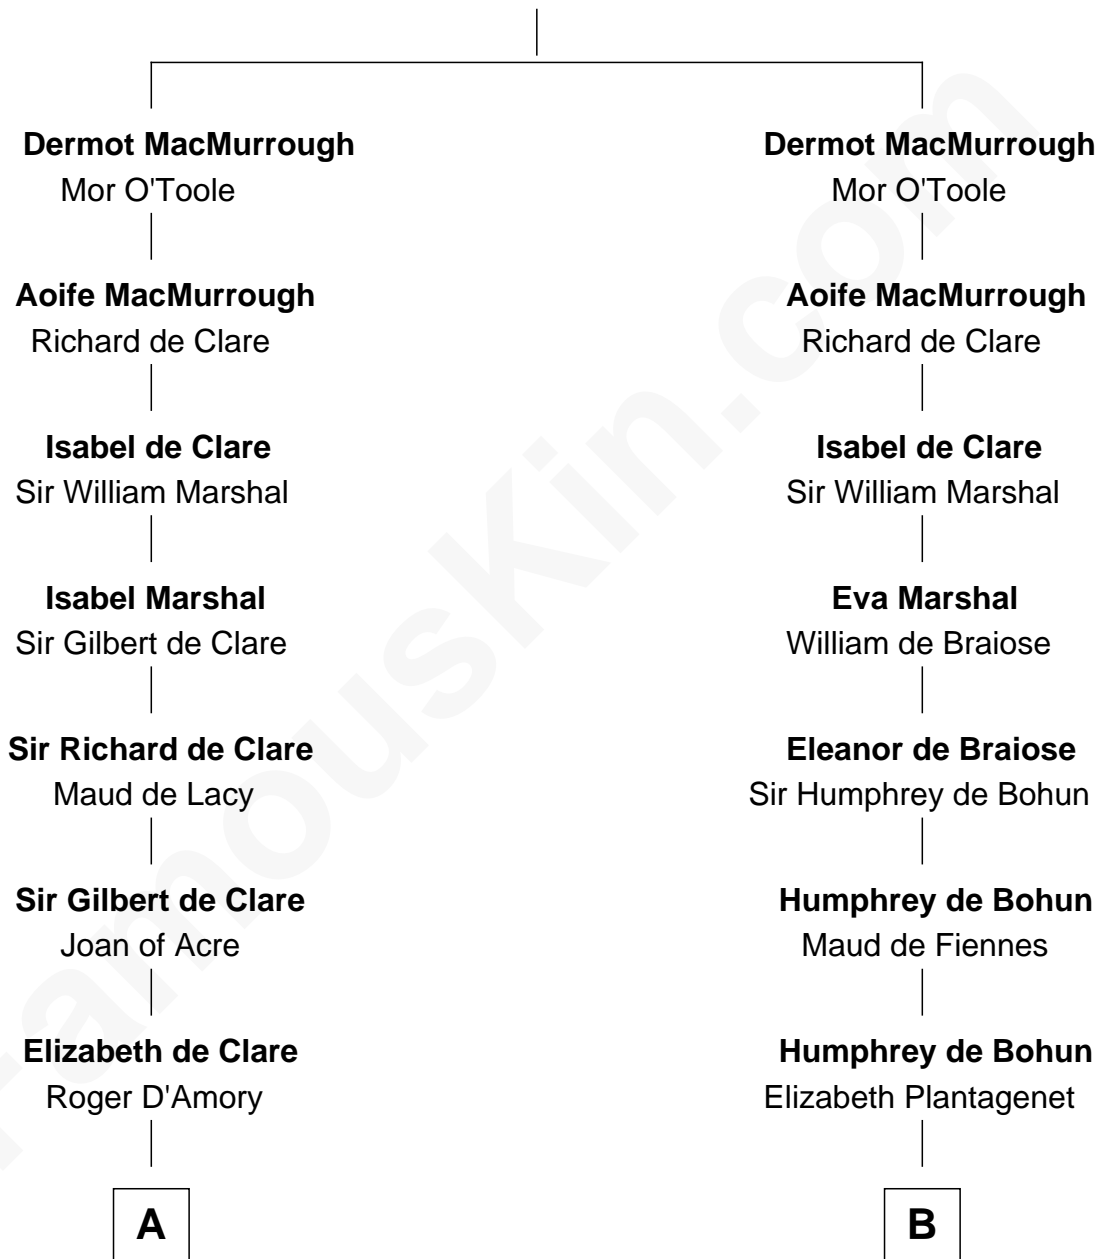

## Relationship Chart of Fletcher Christian

Leader of the mutiny on the Bounty

21st cousin of

**Thomas Sim Lee**

2nd and 7th Governor of Maryland

**Enna MacMurrough**

**C**

**Mary Huddleston**

John Senhouse

**Humphrey Senhouse**

Eleanor Kirkby

**Bridget Senhouse**

John Christian

**Charles Christian**

Anne Dixon

**Fletcher Christian**