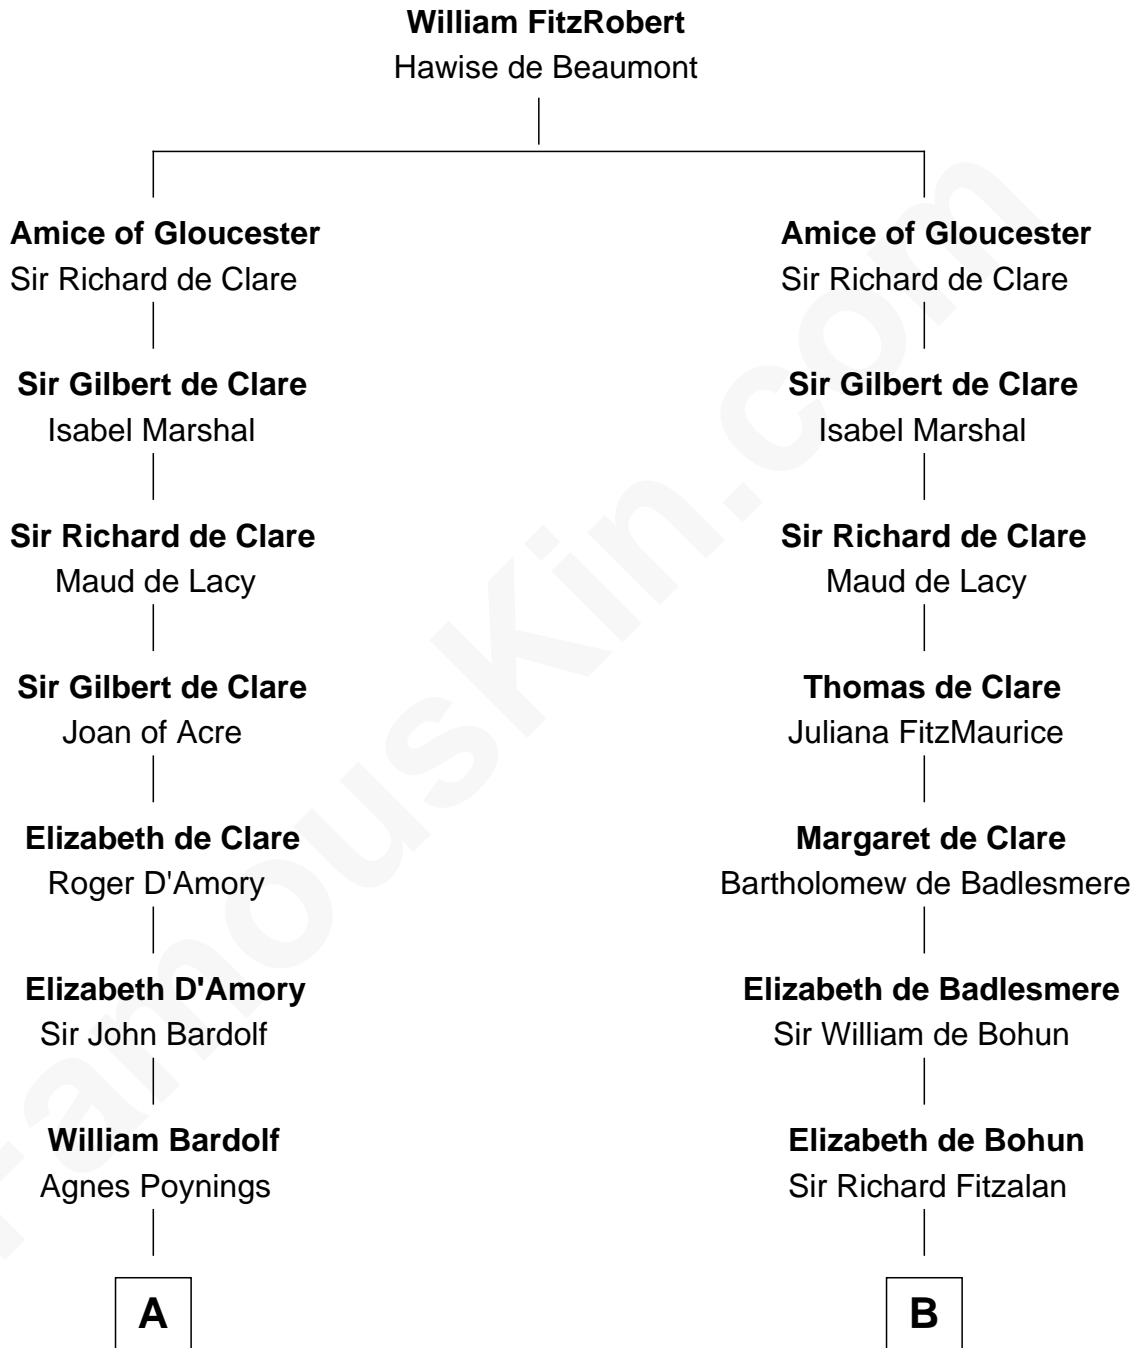

FamousKin.com

Relationship Chart of Fletcher Christian

Leader of the mutiny on the Bounty

19th cousin of

Thomas Sim Lee

2nd and 7th Governor of Maryland

C

Bridget Senhouse

John Christian

Charles Christian

Anne Dixon

Fletcher Christian

Leader of the mutiny on the Bounty

D

Philip Lee

Sarah Brooke

Thomas Lee

Christiana Sim

Thomas Sim Lee

2nd and 7th Governor of Maryland

FamousKin.com