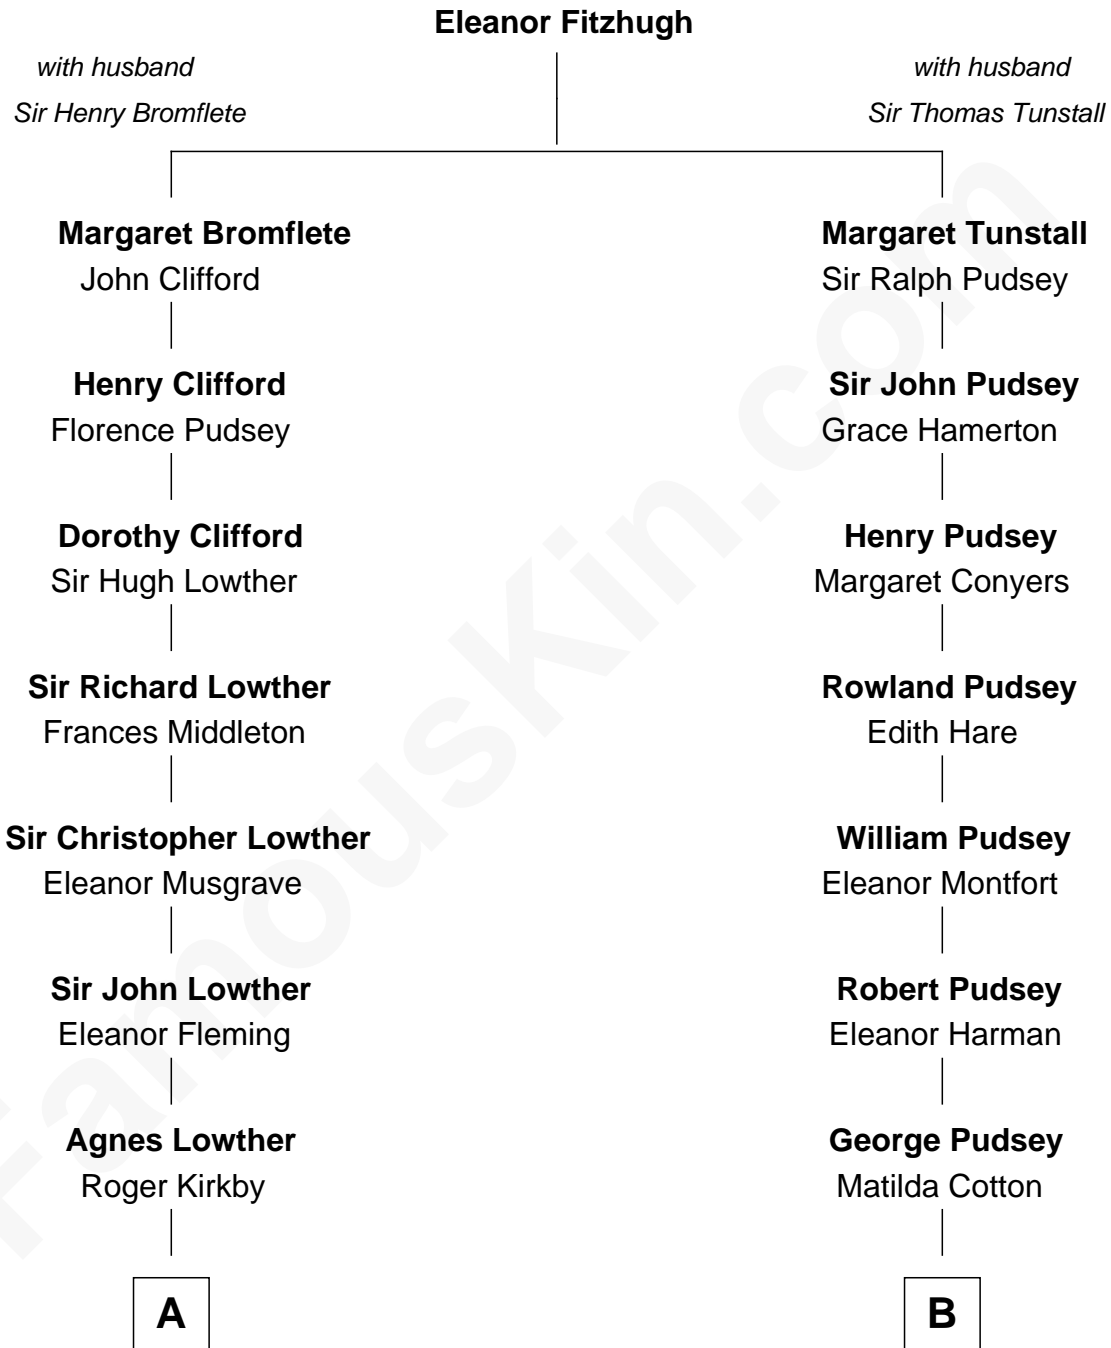

FamousKin.com

Relationship Chart of Fletcher Christian

Leader of the mutiny on the Bounty

11th cousin 2 times removed of

Thomas Sim Lee

2nd and 7th Governor of Maryland

A

William Kirkby
Joanna Furness

Eleanor Kirkby
Humphrey Senhouse

Bridget Senhouse
John Christian

Charles Christian
Anne Dixon

Fletcher Christian
Leader of the mutiny on the Bounty

B

Dorothy Pudsey
Gawen Grosvenor

Winifred Grosvenor
Thomas Corbin