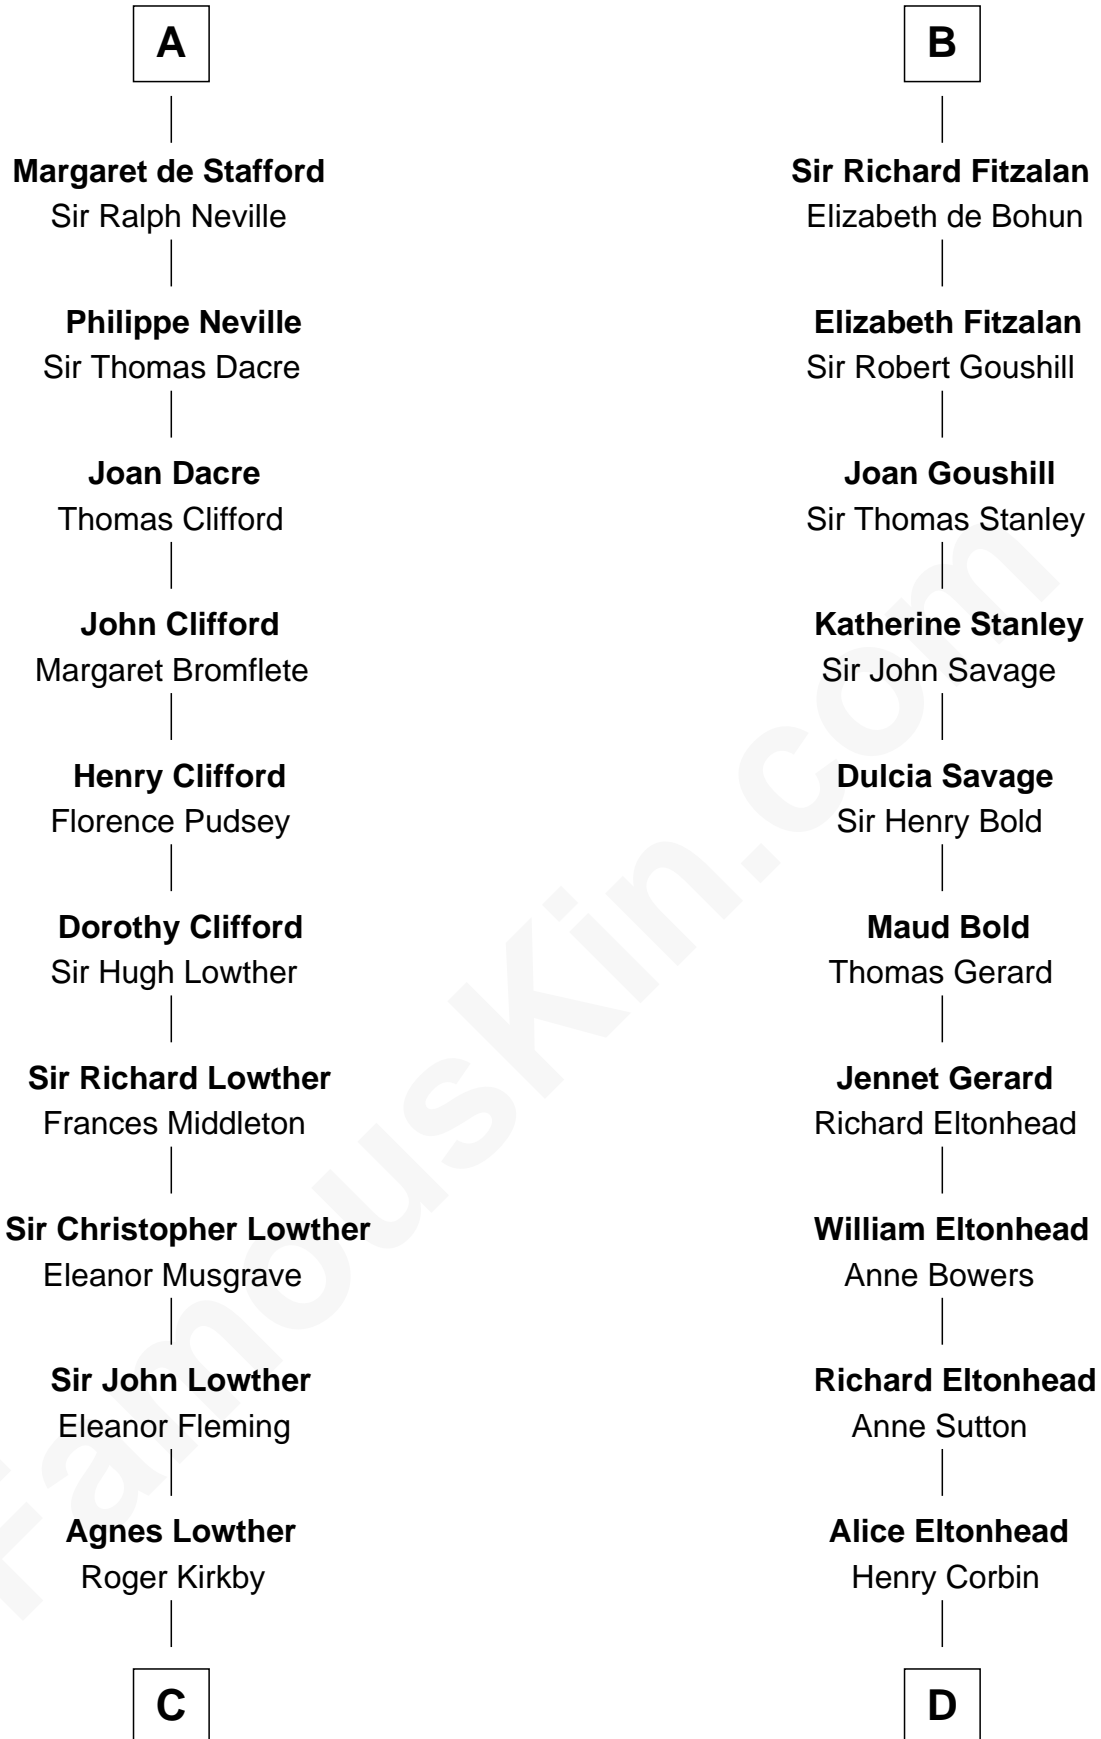

FamousKin.com

Relationship Chart of Fletcher Christian

Leader of the mutiny on the Bounty

20th cousin 1 time removed of

Thomas Sim Lee

2nd and 7th Governor of Maryland

Geoffrey de Mandeville

Rohese de Vere

C

William Kirkby
Joanna Furness

Eleanor Kirkby
Humphrey Senhouse

Bridget Senhouse
John Christian

Charles Christian
Anne Dixon

Fletcher Christian
Leader of the mutiny on the Bounty

D

Laetitia Corbin
Richard Lee