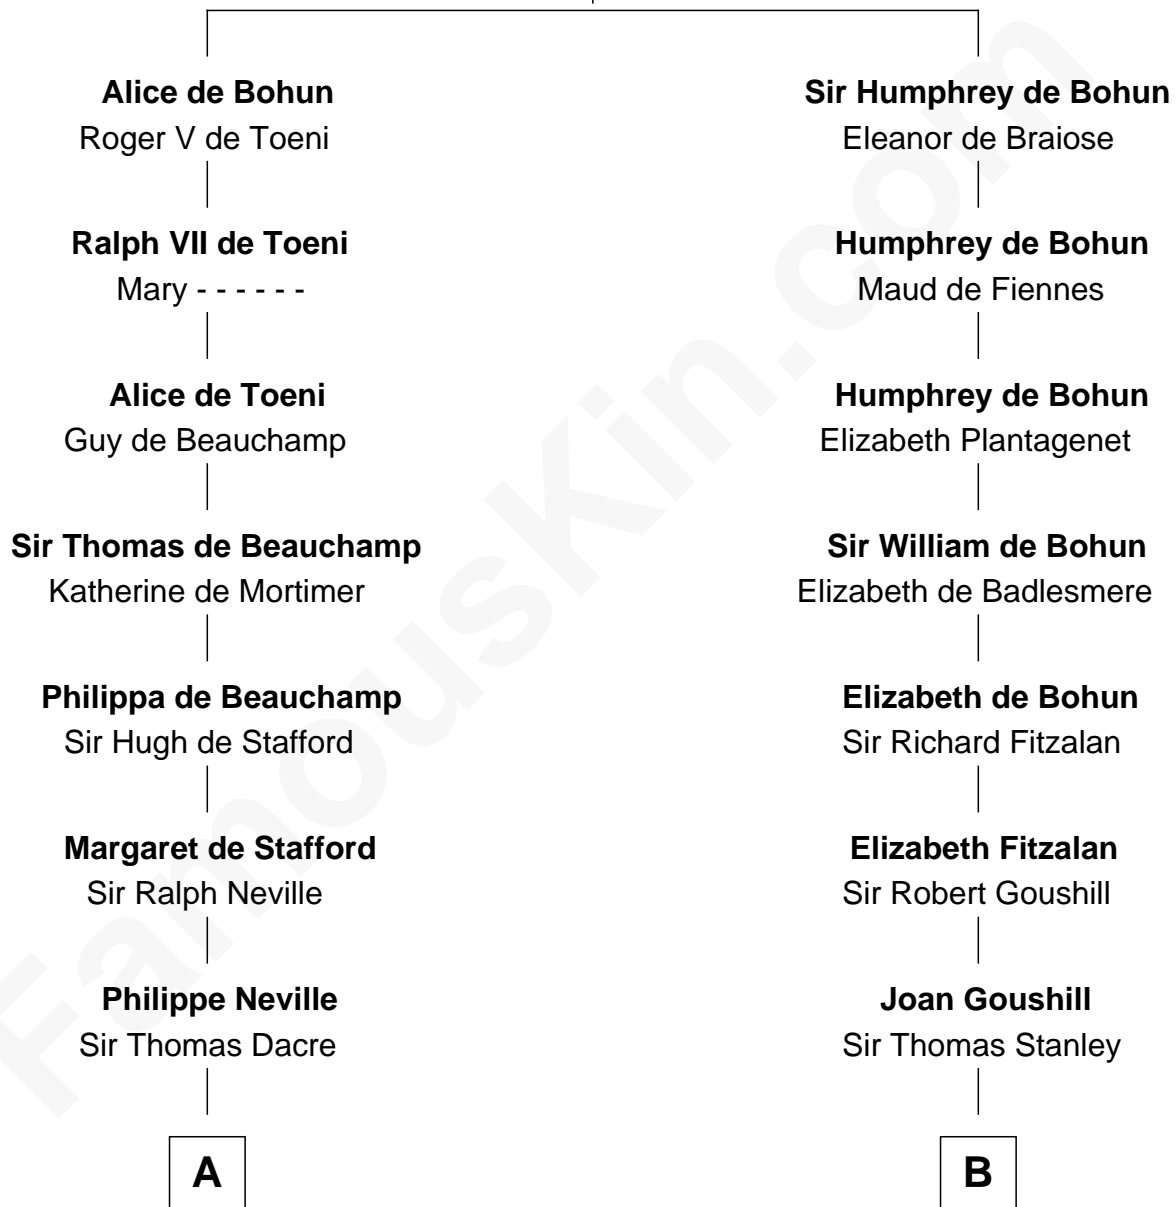

FamousKin.com

Relationship Chart of Fletcher Christian

Leader of the mutiny on the Bounty

18th cousin 1 time removed of

Edward Lloyd V

13th Governor of Maryland

Sir Humphrey de Bohun

Maud of Eu

C

Bridget Senhouse

John Christian

Charles Christian

Anne Dixon

Fletcher Christian

Leader of the mutiny on the Bounty

D

Col. Edward Lloyd

Elizabeth Tayloe

Edward Lloyd V

13th Governor of Maryland

FamousKin.com