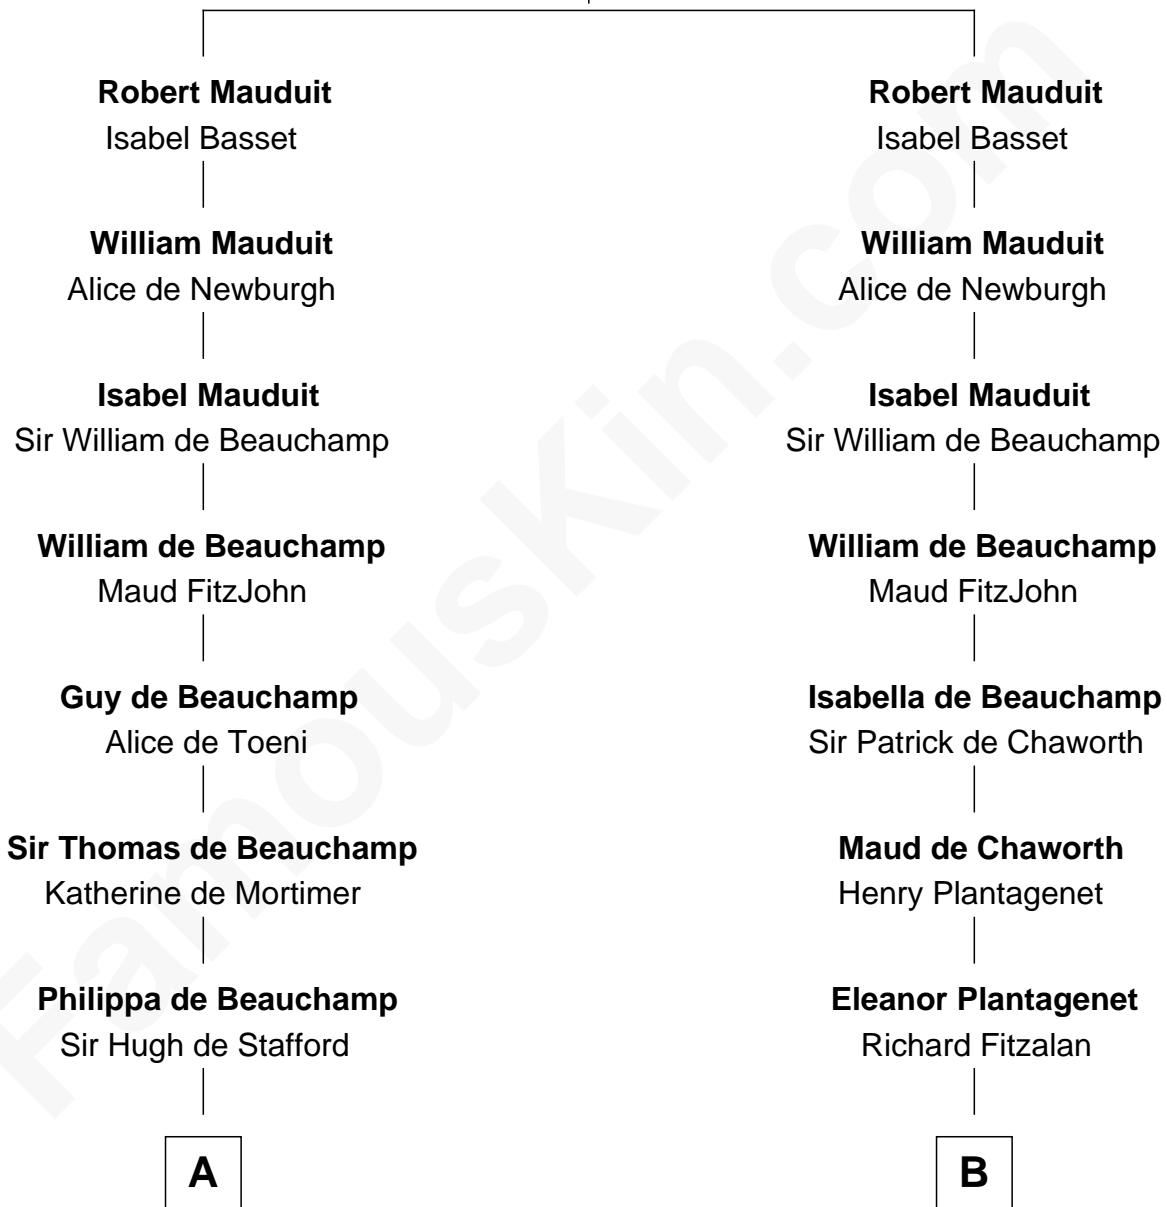

## Relationship Chart of Fletcher Christian

Leader of the mutiny on the Bounty

21st cousin of

**Edward Lloyd V**

13th Governor of Maryland

**William Mauduit**

Isabel de St. Liz

**C**

**William Kirkby**  
Joanna Furness

**Eleanor Kirkby**  
Humphrey Senhouse

**Bridget Senhouse**  
John Christian

**Charles Christian**  
Anne Dixon

**Fletcher Christian**  
*Leader of the mutiny on the Bounty*