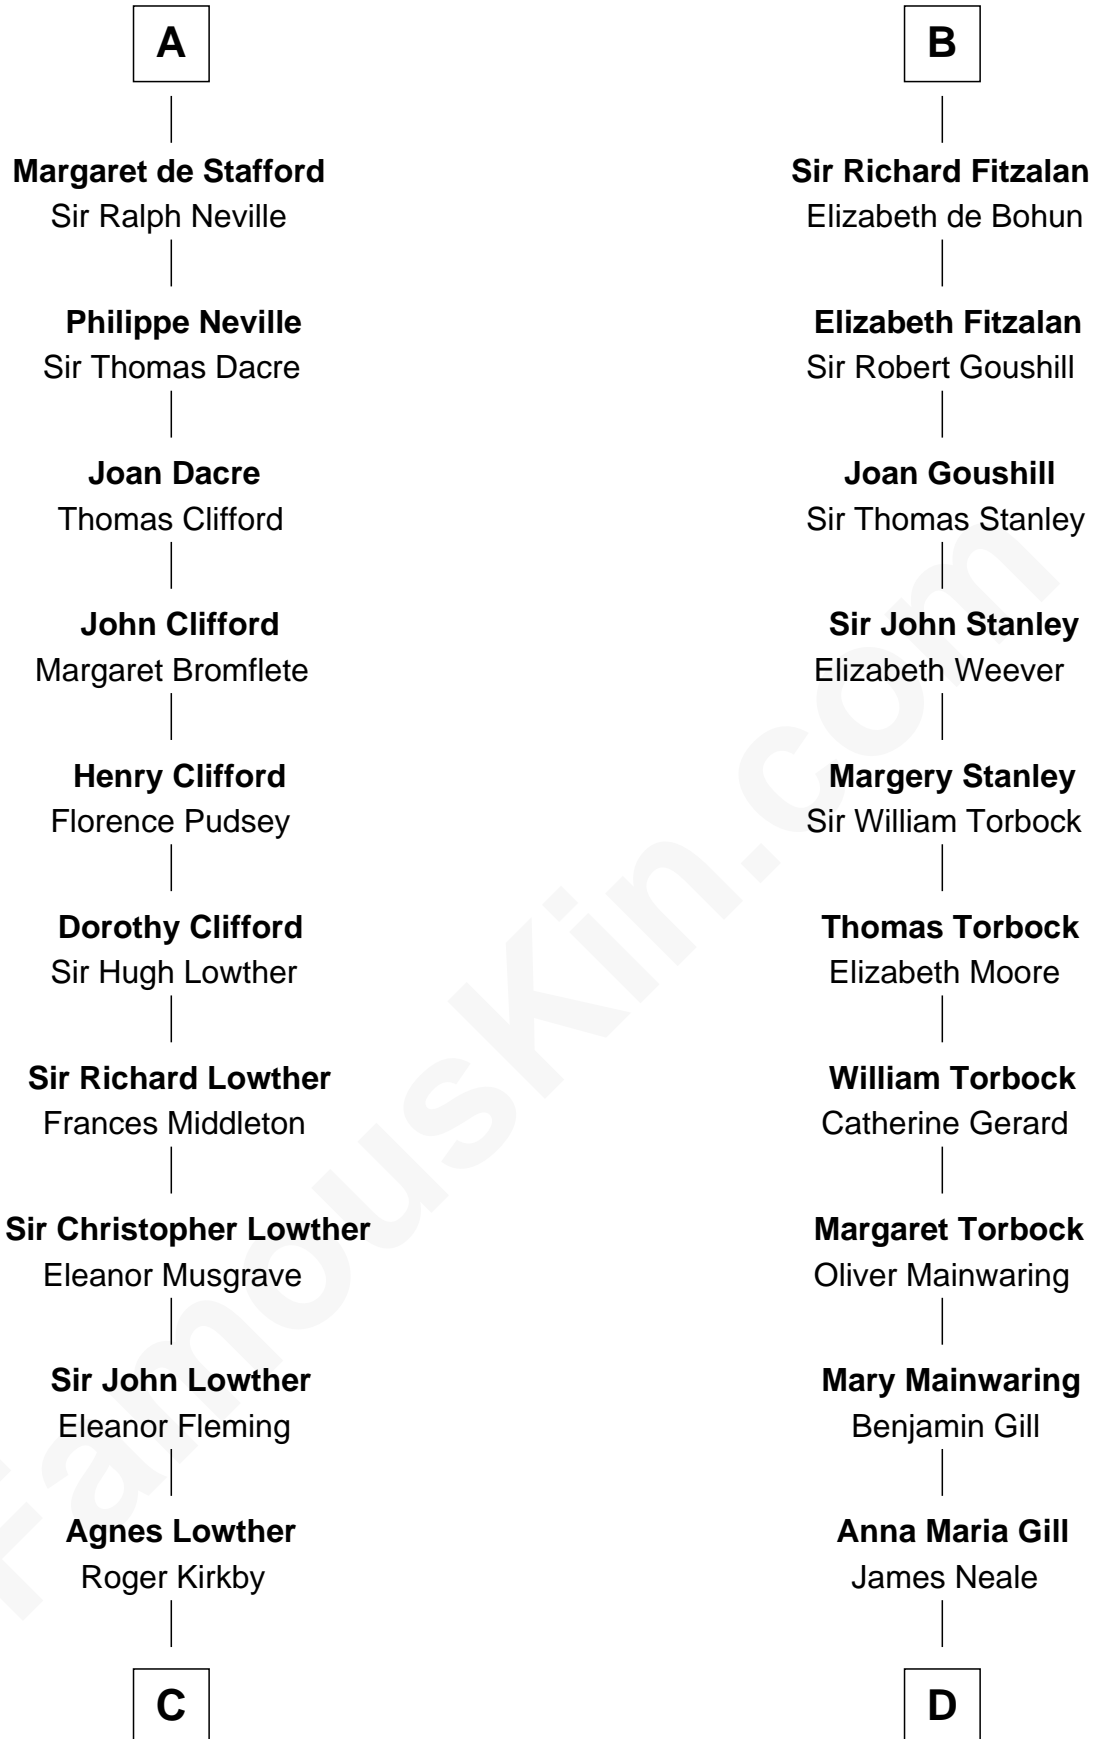

## Relationship Chart of Fletcher Christian

Leader of the mutiny on the Bounty

21st cousin of

**Edward Lloyd V**

13th Governor of Maryland

**William Mauduit**

Isabel de St. Liz

**C**

**William Kirkby**  
Joanna Furness

**Eleanor Kirkby**  
Humphrey Senhouse

**Bridget Senhouse**  
John Christian

**Charles Christian**  
Anne Dixon

**Fletcher Christian**  
*Leader of the mutiny on the Bounty*