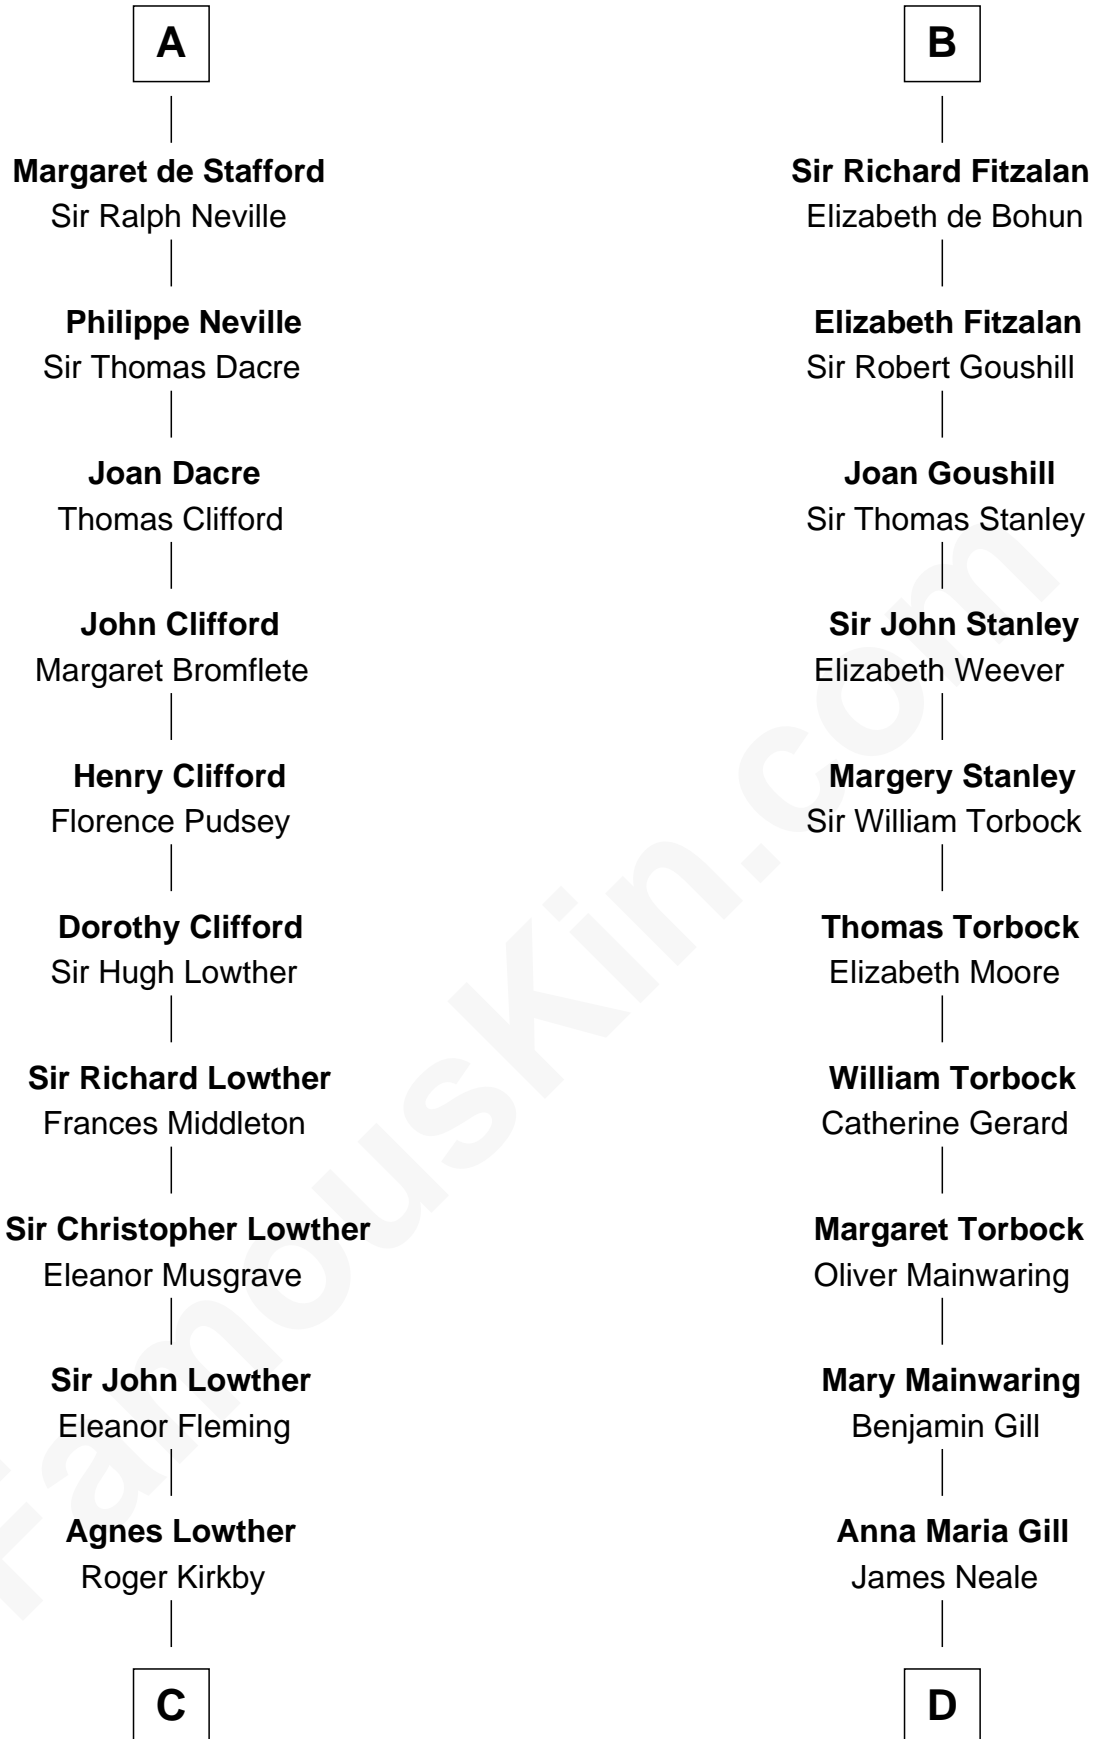

## Relationship Chart of Fletcher Christian

Leader of the mutiny on the Bounty

21st cousin of

**Edward Lloyd V**

13th Governor of Maryland

**C**

**William Kirkby**  
Joanna Furness

**Eleanor Kirkby**  
Humphrey Senhouse

**Bridget Senhouse**  
John Christian

**Charles Christian**  
Anne Dixon

**Fletcher Christian**  
*Leader of the mutiny on the Bounty*

**D**

**Henrietta Maria Neale**  
Col. Philemon Lloyd

**Edward Lloyd**  
Sarah Covington