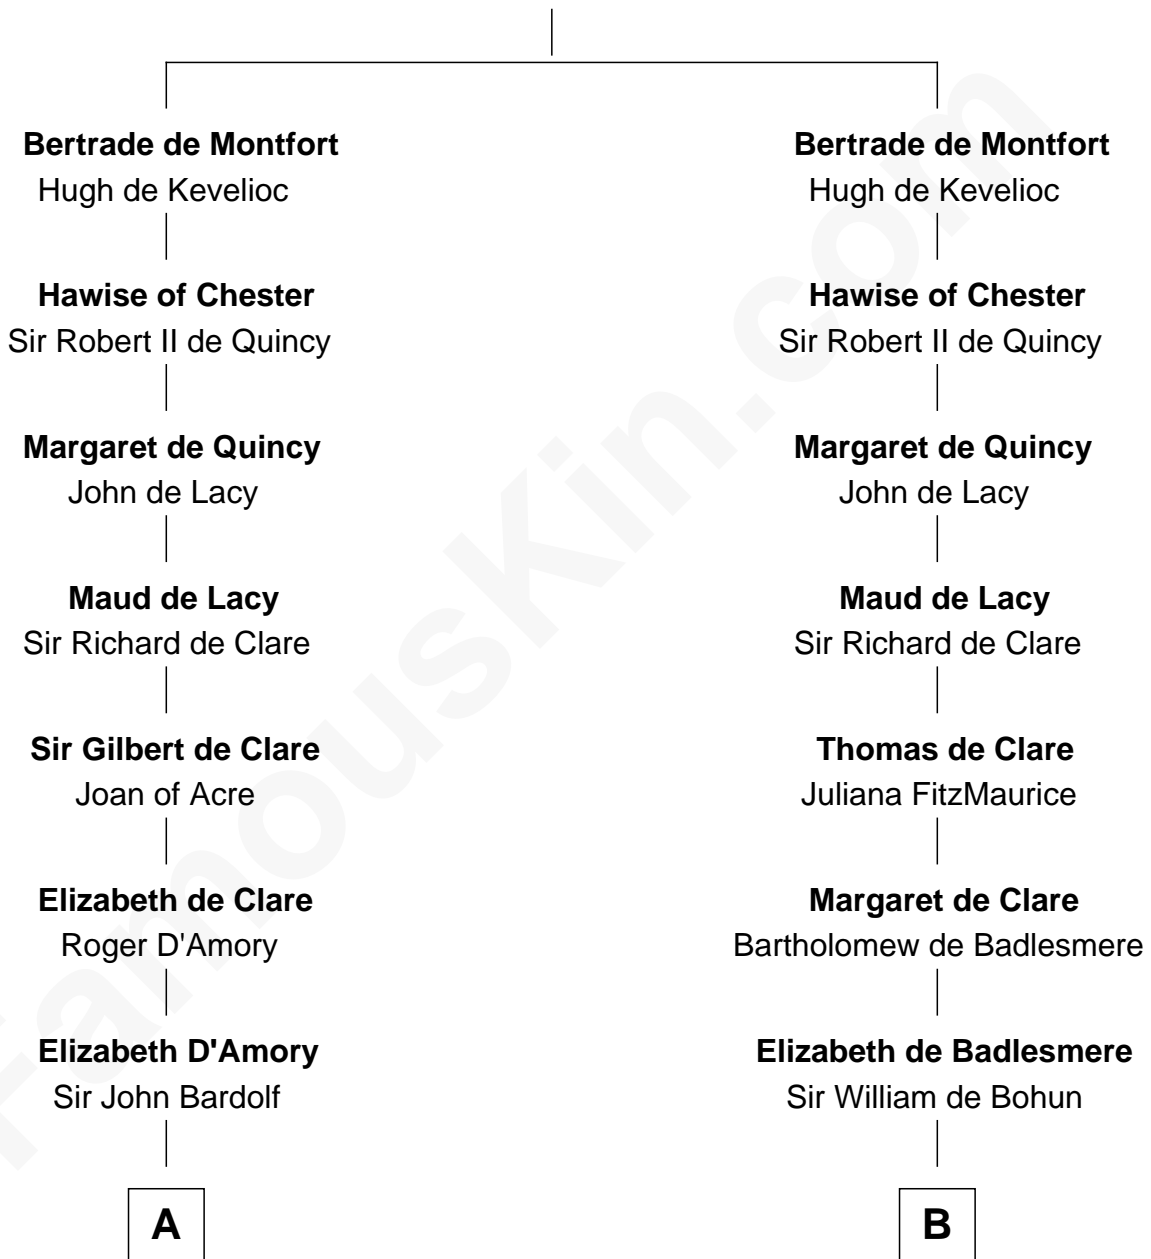

## Relationship Chart of Fletcher Christian

Leader of the mutiny on the Bounty

20th cousin 1 time removed of

**Edward Lloyd V**

13th Governor of Maryland

**Simon III de Montfort**

Maud - - - - -

**C**

**Humphrey Senhouse**

Eleanor Kirkby

**Bridget Senhouse**

John Christian

**Charles Christian**

Anne Dixon

**Fletcher Christian**

*Leader of the mutiny on the Bounty*

Elizabeth Tayloe

**Edward Lloyd V**

*13th Governor of Maryland*

FamousKin.com