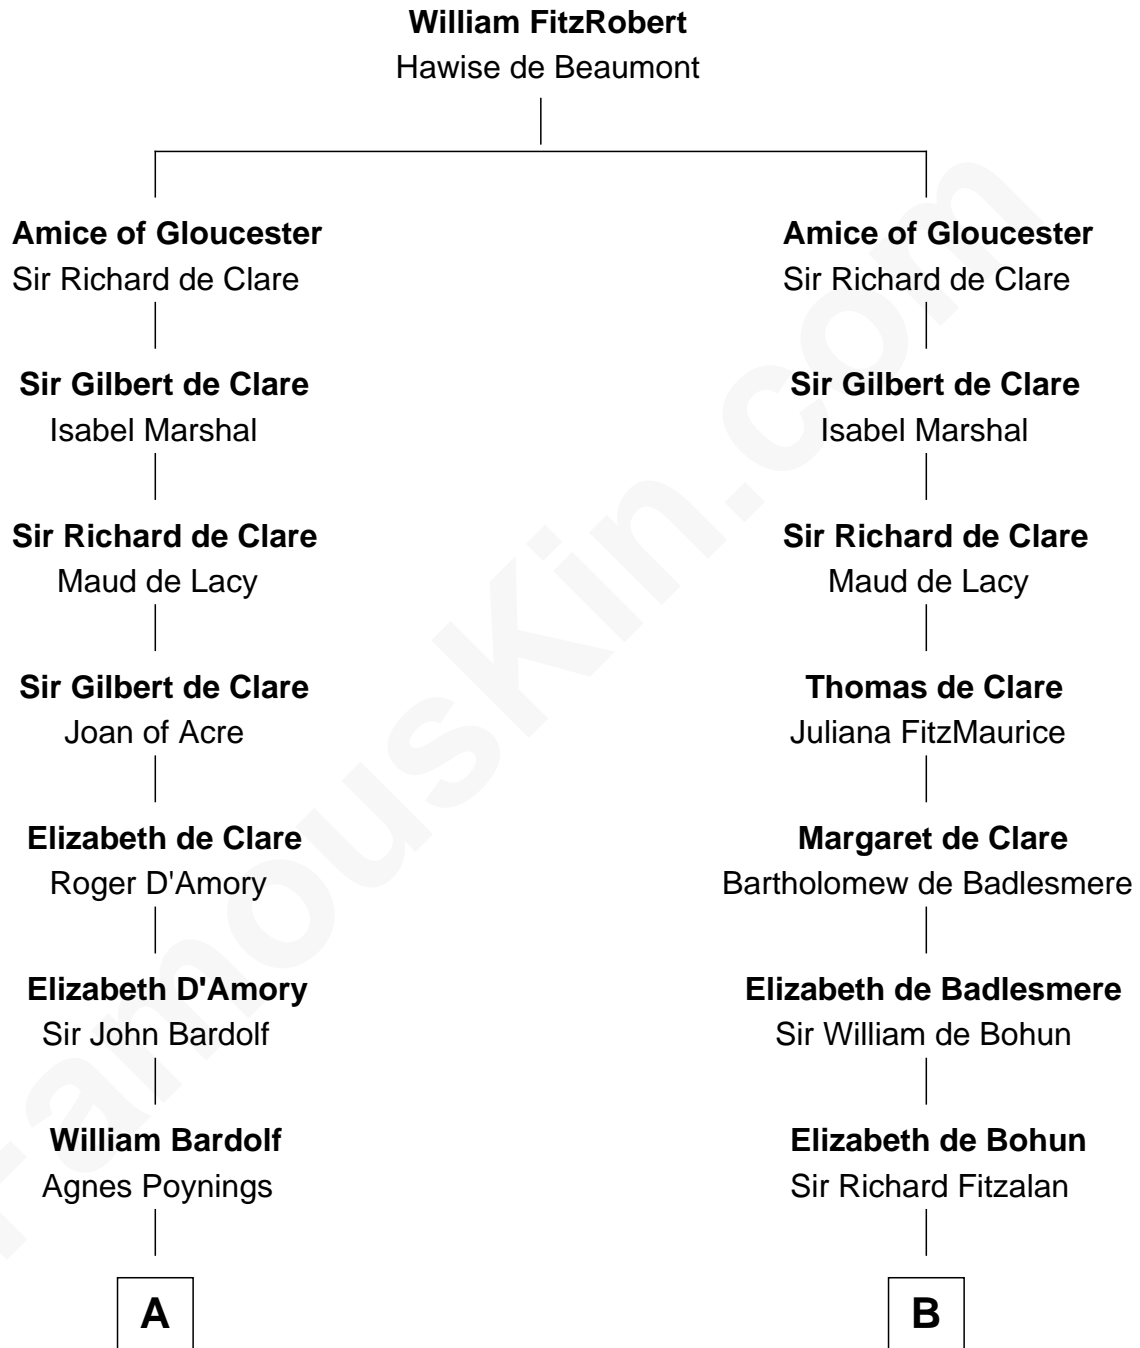

FamousKin.com

Relationship Chart of Fletcher Christian

Leader of the mutiny on the Bounty

19th cousin 1 time removed of

Edward Lloyd V

13th Governor of Maryland

C

Bridget Senhouse

John Christian

Charles Christian

Anne Dixon

Fletcher Christian

Leader of the mutiny on the Bounty

D

Edward Lloyd

Sarah Covington

Col. Edward Lloyd

Anne Rousby

Col. Edward Lloyd

Elizabeth Tayloe

Edward Lloyd V

13th Governor of Maryland

FamousKin.com