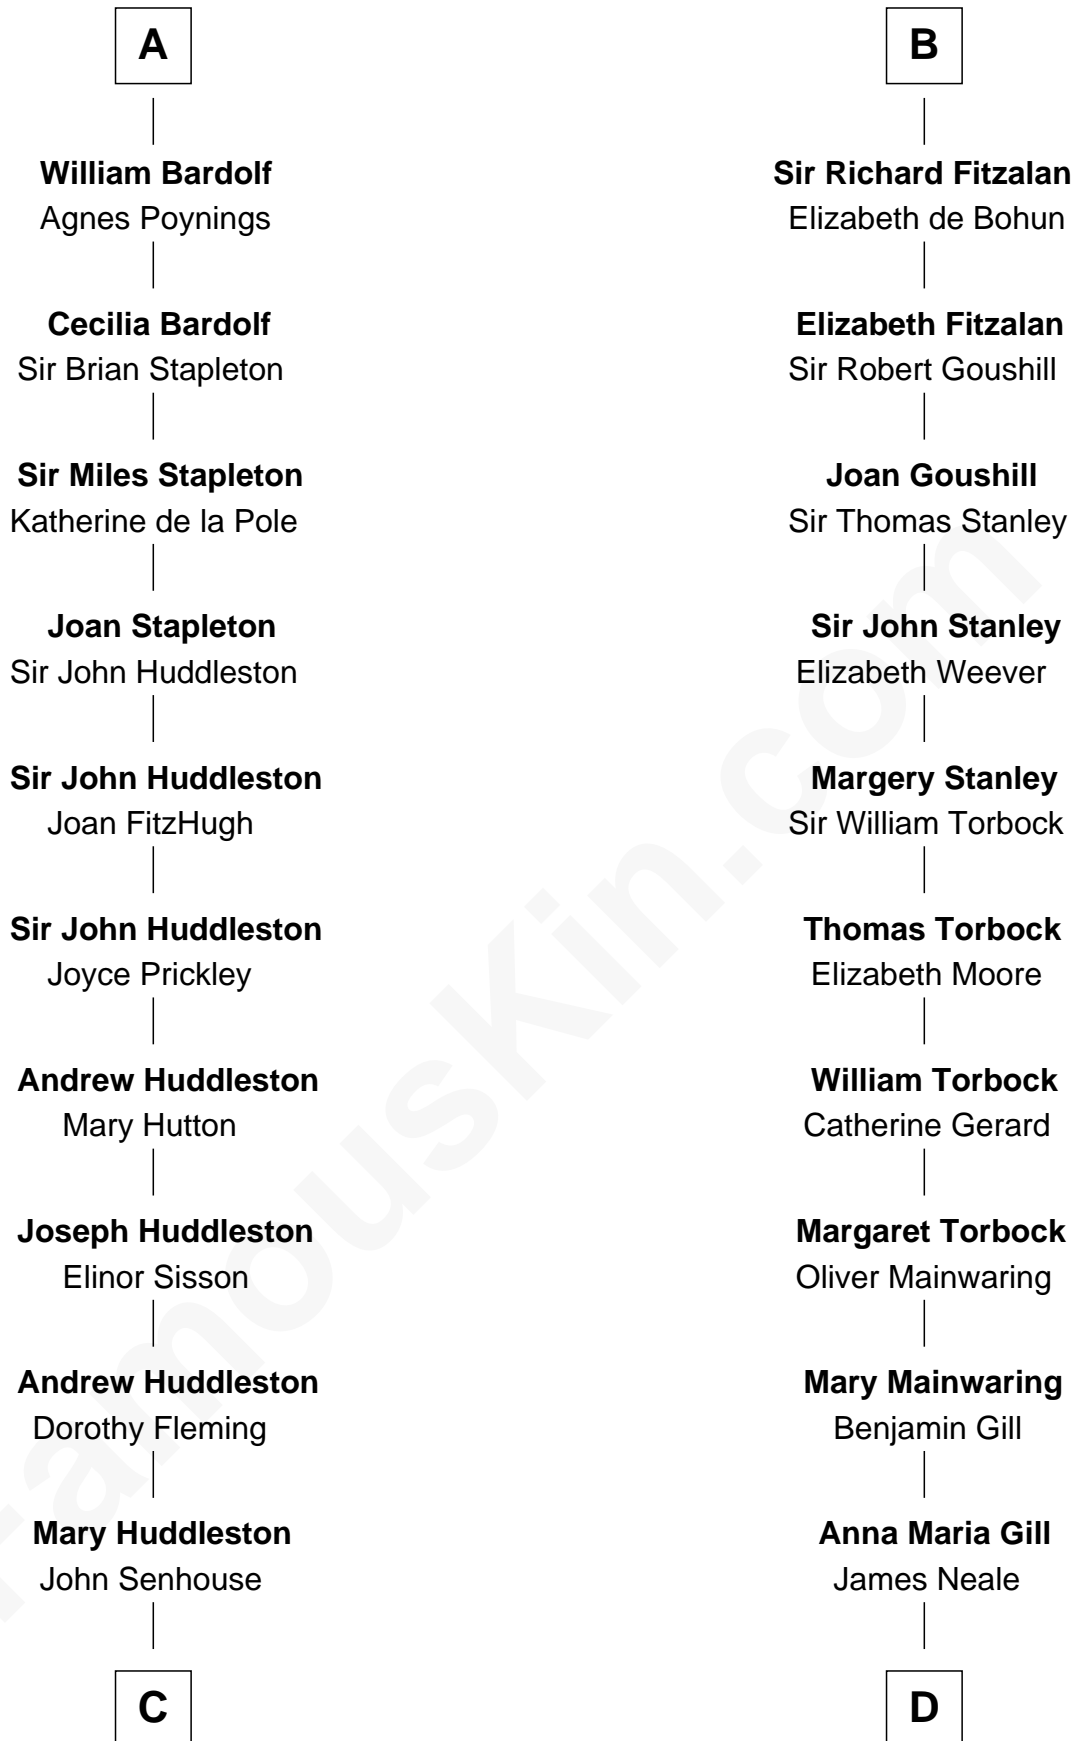

## Relationship Chart of Fletcher Christian

*Leader of the mutiny on the Bounty*

20th cousin 1 time removed of

**Edward Lloyd V**

*13th Governor of Maryland*

**Richard Fitzgilbert de Clare**  
Adeliza de Meschines

**C**

**Humphrey Senhouse**

Eleanor Kirkby

**Bridget Senhouse**

John Christian

**Charles Christian**

Anne Dixon

**Fletcher Christian**

*Leader of the mutiny on the Bounty*

**D**

**Henrietta Maria Neale**

Col. Philemon Lloyd

**Edward Lloyd**

Sarah Covington

**Col. Edward Lloyd**

Anne Rousby