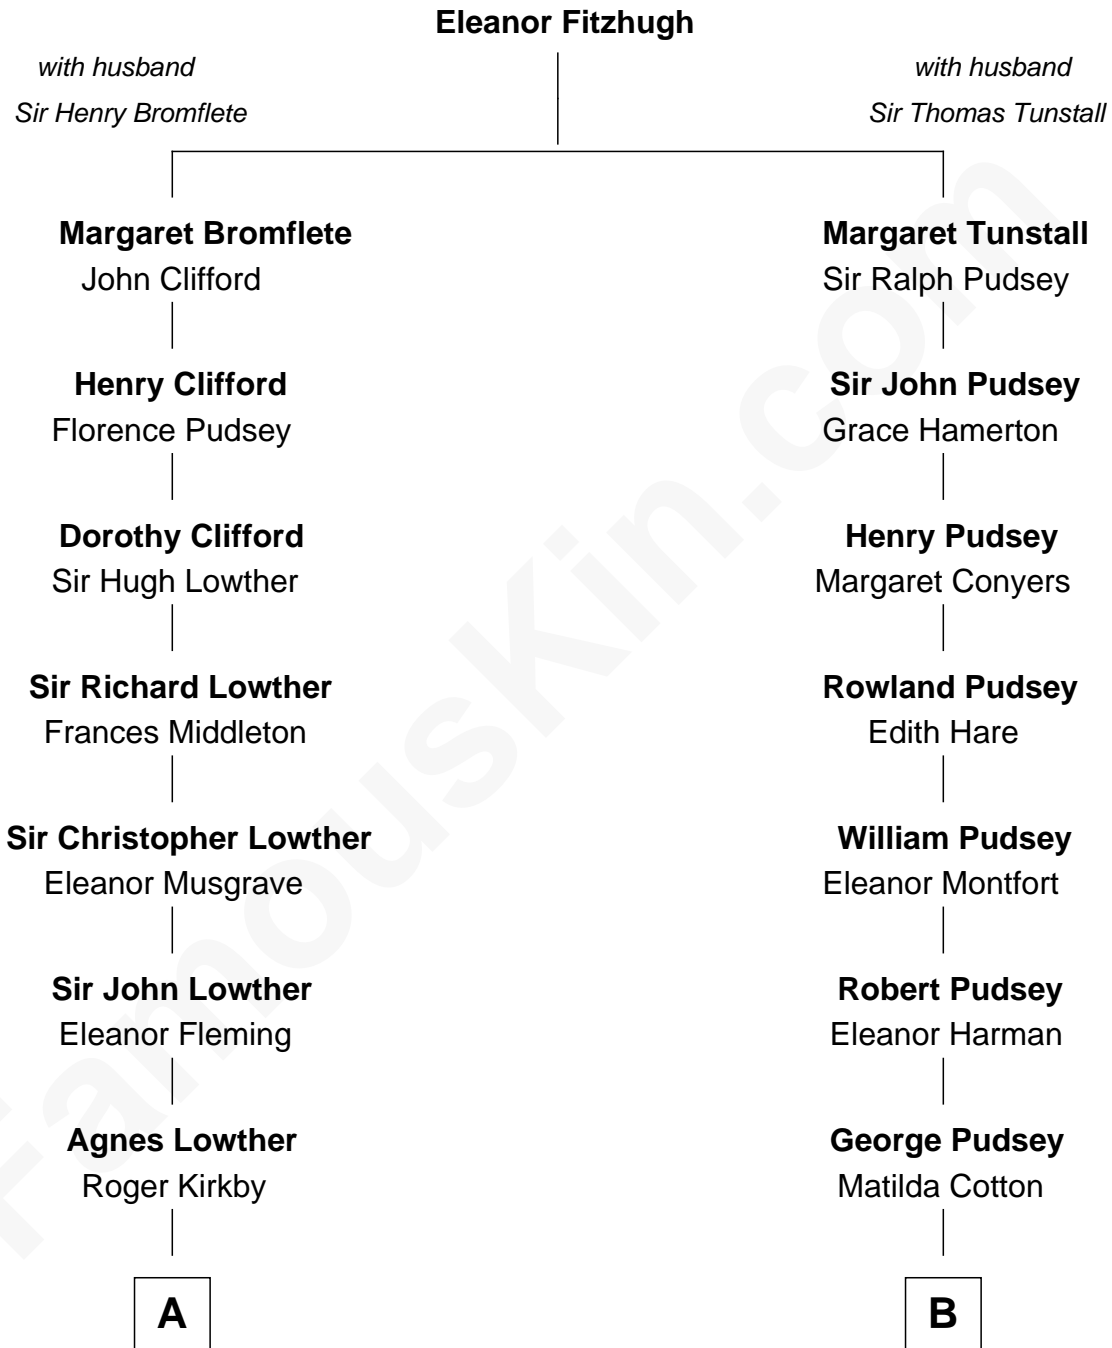

FamousKin.com

Relationship Chart of Fletcher Christian

Leader of the mutiny on the Bounty

11th cousin 3 times removed of

Edward Lloyd V

13th Governor of Maryland

A

William Kirkby
Joanna Furness

Eleanor Kirkby
Humphrey Senhouse

Bridget Senhouse
John Christian

Charles Christian
Anne Dixon

Fletcher Christian
Leader of the mutiny on the Bounty

B

Dorothy Pudsey
Gawen Grosvenor

Winifred Grosvenor
Thomas Corbin