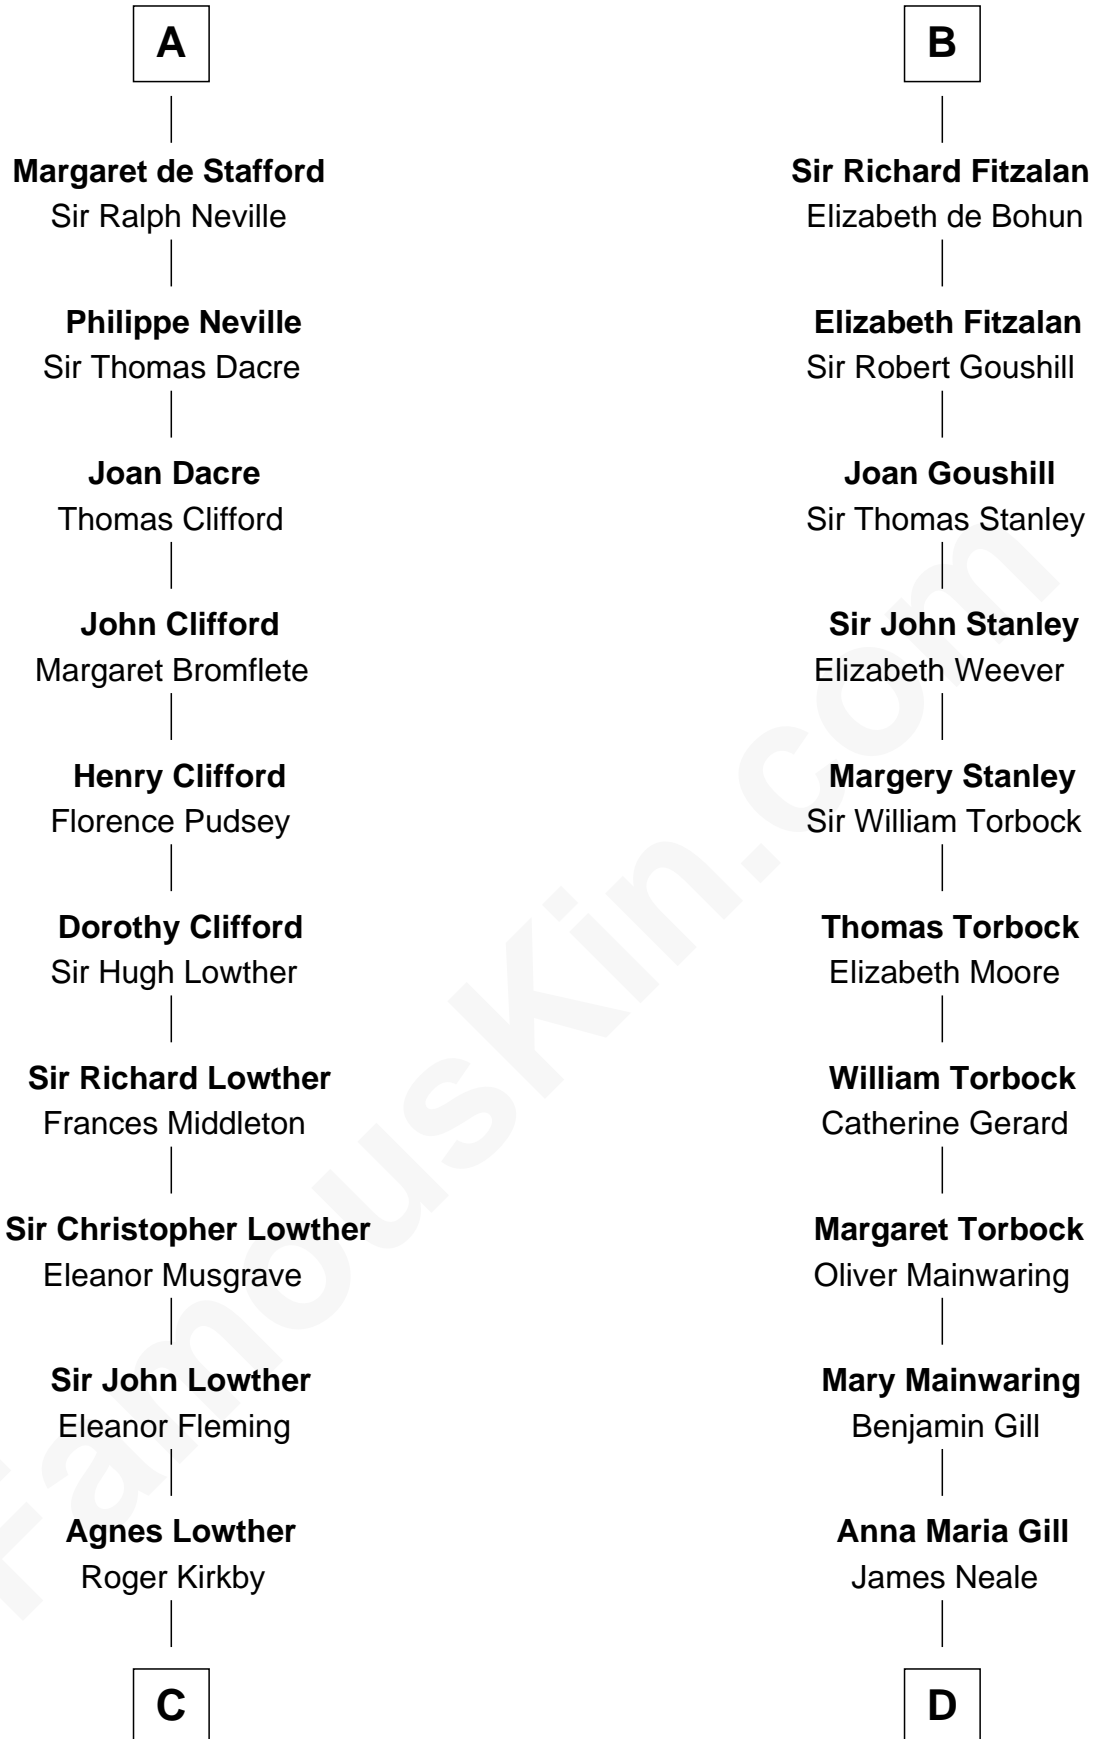

FamousKin.com

Relationship Chart of Fletcher Christian

Leader of the mutiny on the Bounty

21st cousin of

Edward Lloyd V

13th Governor of Maryland

Geoffrey de Mandeville

Rohese de Vere

C

William Kirkby
Joanna Furness

Eleanor Kirkby
Humphrey Senhouse

Bridget Senhouse
John Christian

Charles Christian
Anne Dixon

Fletcher Christian
Leader of the mutiny on the Bounty

D

Henrietta Maria Neale
Col. Philemon Lloyd