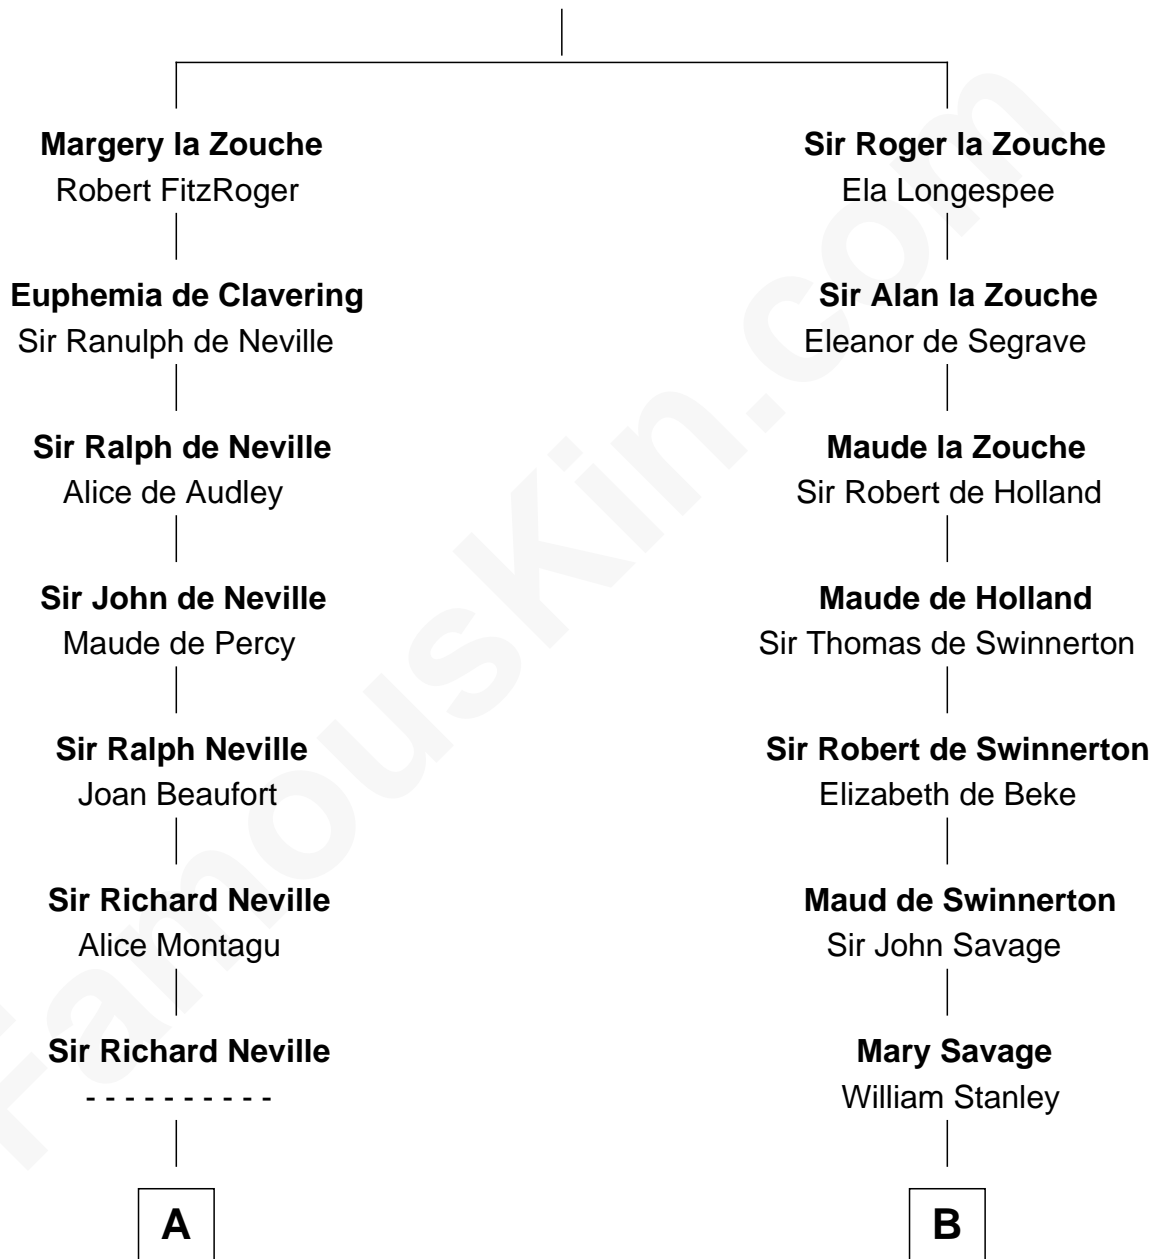

FamousKin.com

Relationship Chart of Fletcher Christian

Leader of the mutiny on the Bounty

17th cousin 3 times removed of

Henry Lloyd

40th Governor of Maryland

Alan la Zouche

Ellen de Quincy

C

Elizabeth Tayloe
Col. Edward Lloyd

Col. Edward Lloyd
Sally Scott Murray

Daniel Lloyd
Catherine Henry

Henry Lloyd
40th Governor of Maryland