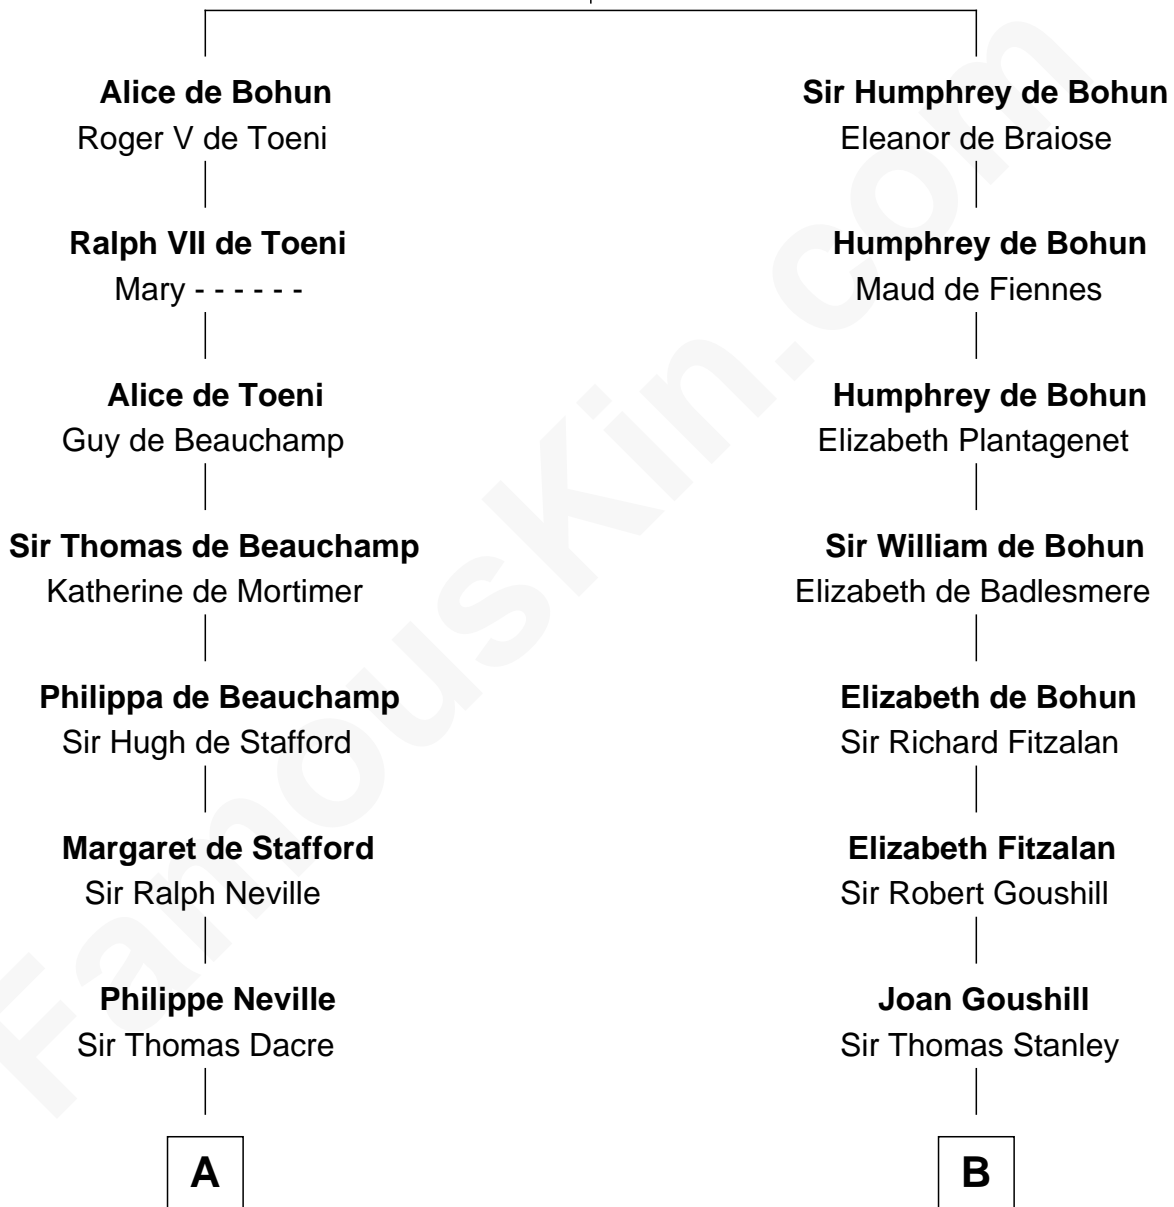

## Relationship Chart of Fletcher Christian

Leader of the mutiny on the Bounty

19th cousin 1 time removed of

**Henry Lloyd**

40th Governor of Maryland

**Sir Humphrey de Bohun**

Maud of Eu

**C**

**Bridget Senhouse**

John Christian

**Charles Christian**

Anne Dixon

**Fletcher Christian**

*Leader of the mutiny on the Bounty*

**D**

**Col. Edward Lloyd**