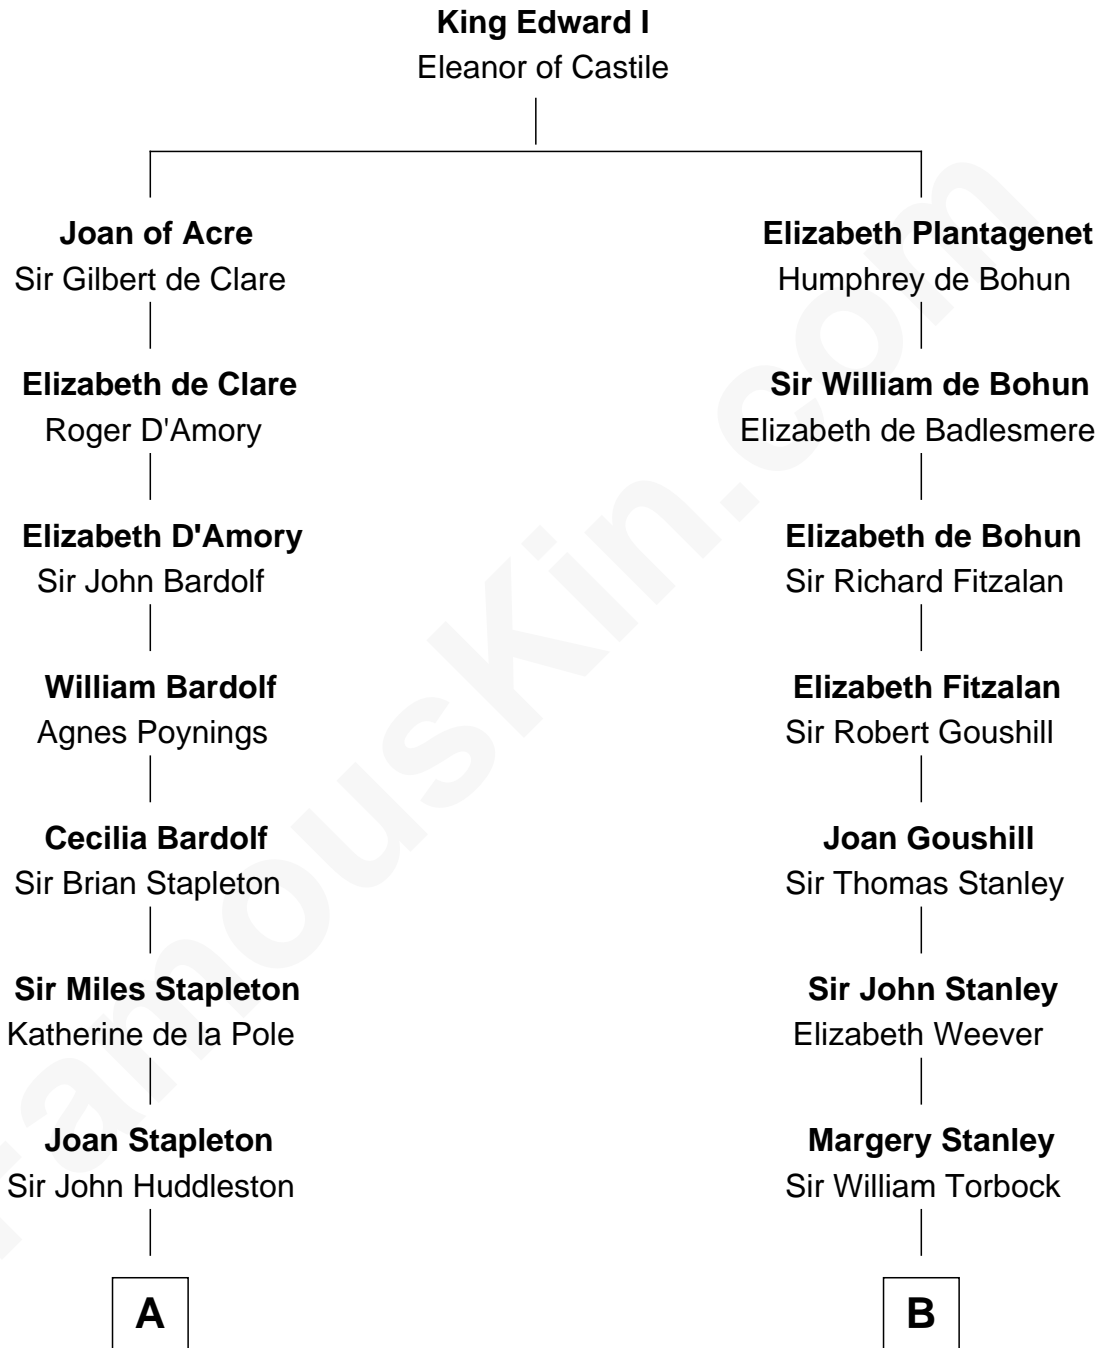

## Relationship Chart of Fletcher Christian

*Leader of the mutiny on the Bounty*

**16th cousin 2 times removed of**

**Henry Lloyd**

*40th Governor of Maryland*

**C**

**Daniel Lloyd**  
Catherine Henry

**Henry Lloyd**  
*40th Governor of Maryland*