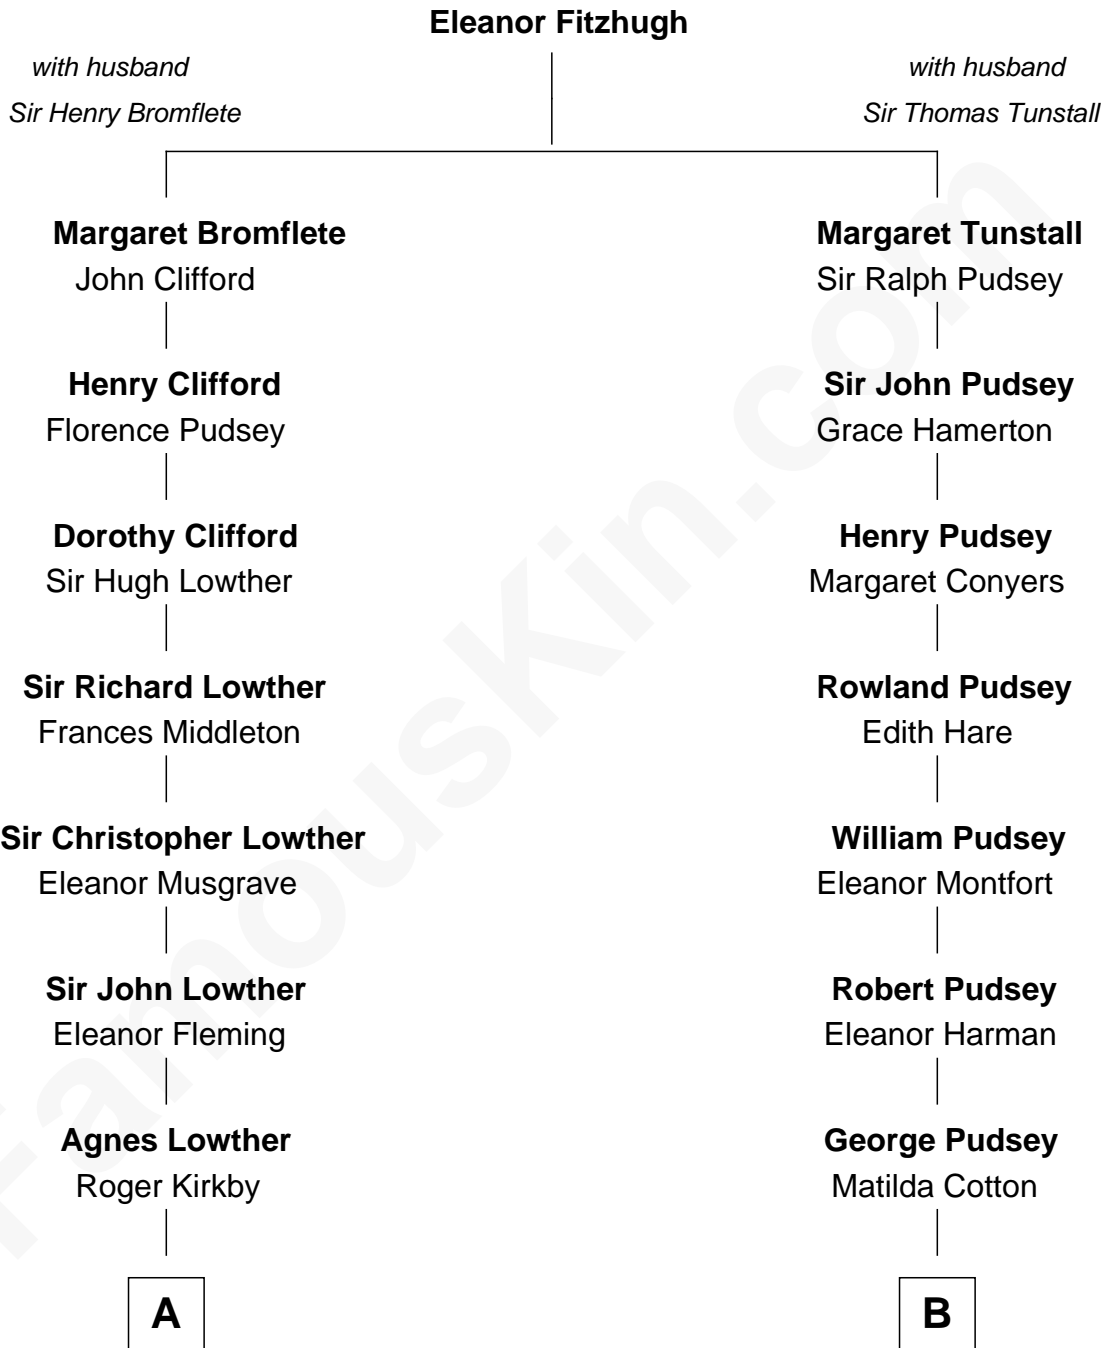

# FamousKin.com

## Relationship Chart of Fletcher Christian

*Leader of the mutiny on the Bounty*

**11th cousin 5 times removed of**

**Henry Lloyd**

*40th Governor of Maryland*

**A**

**William Kirkby**  
Joanna Furness

**Eleanor Kirkby**  
Humphrey Senhouse