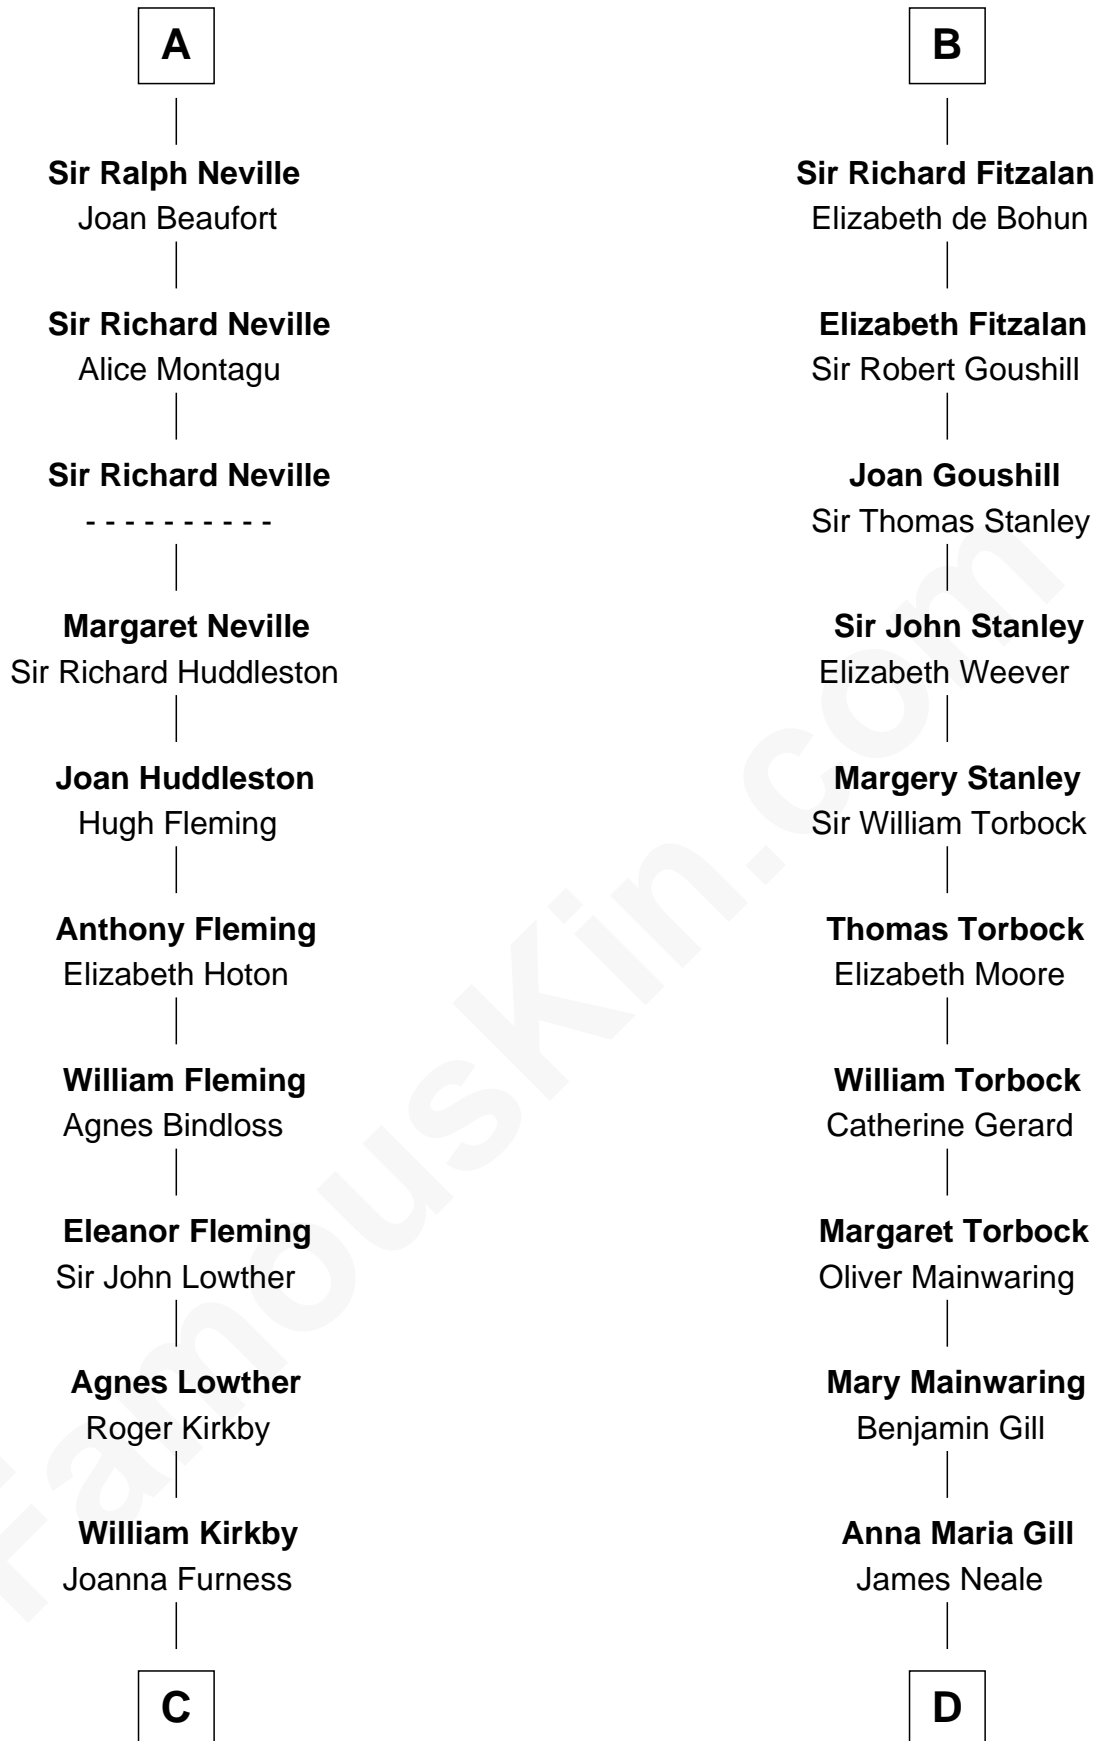

## Relationship Chart of Fletcher Christian

Leader of the mutiny on the Bounty

20th cousin 1 time removed of

**Charles Goldsborough**

16th Governor of Maryland

**C**

**Eleanor Kirkby**  
Humphrey Senhouse

**Bridget Senhouse**  
John Christian

**Charles Christian**  
Anne Dixon

**Fletcher Christian**  
*Leader of the mutiny on the Bounty*

**D**

**Henrietta Maria Neale**  
Col. Philemon Lloyd

**Anna Maria Lloyd**  
Richard Tilghman

**William Tilghman**  
Margaret Lloyd