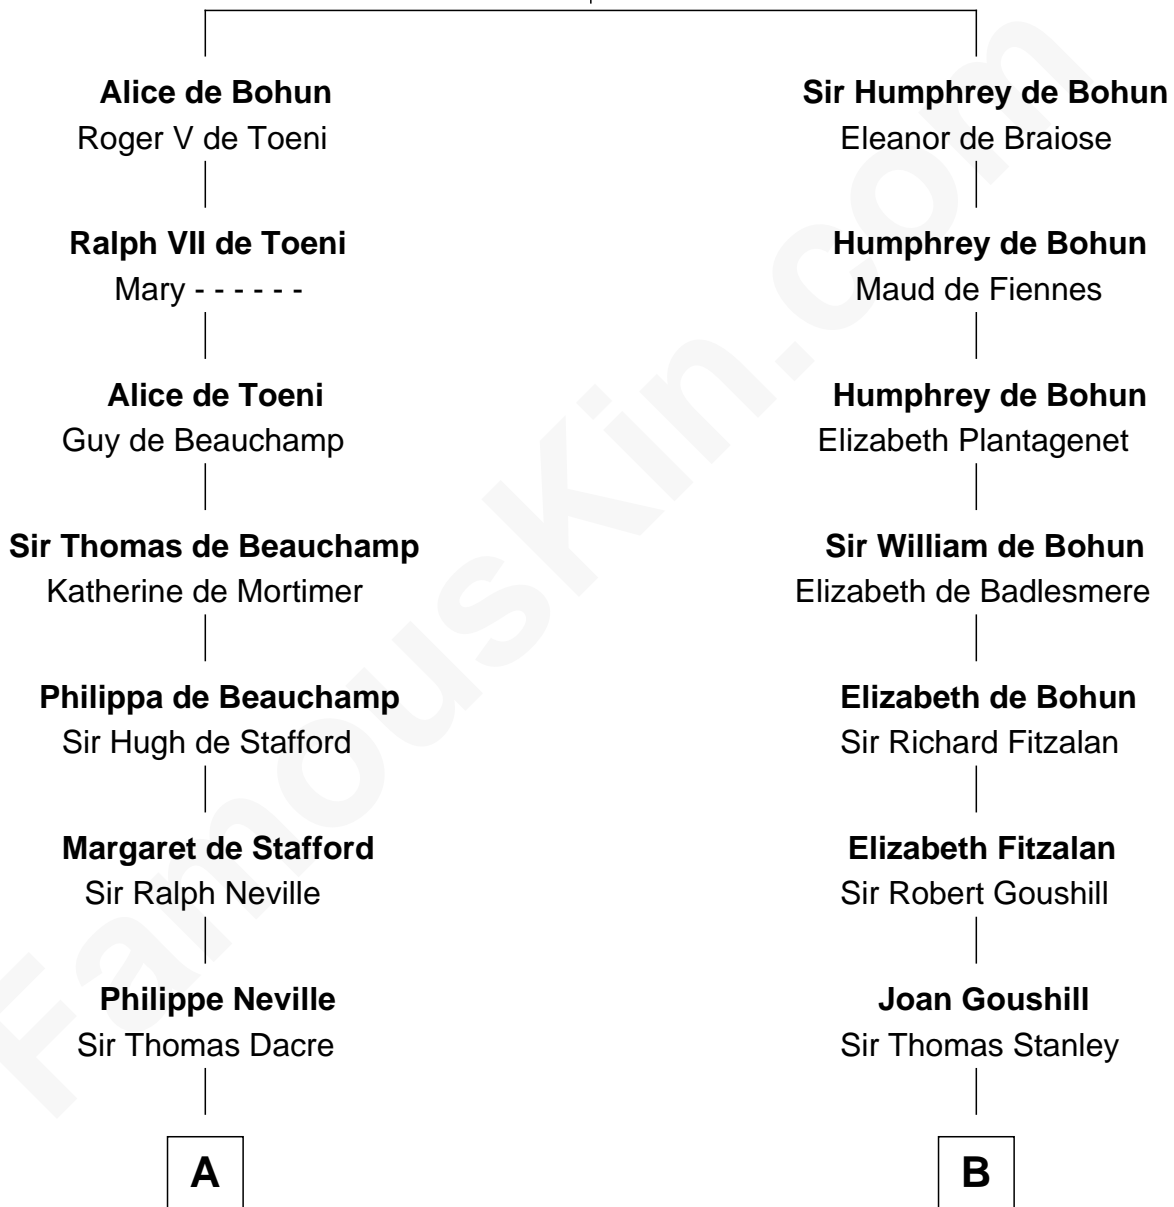

FamousKin.com

Relationship Chart of Fletcher Christian

Leader of the mutiny on the Bounty

18th cousin 1 time removed of

Charles Goldsborough

16th Governor of Maryland

Sir Humphrey de Bohun

Maud of Eu

C

Bridget Senhouse

John Christian

Charles Christian

Anne Dixon

Fletcher Christian

Leader of the mutiny on the Bounty

D

Anna Maria Tilghman

Charles Goldsborough

Charles Goldsborough

16th Governor of Maryland

FamousKin.com