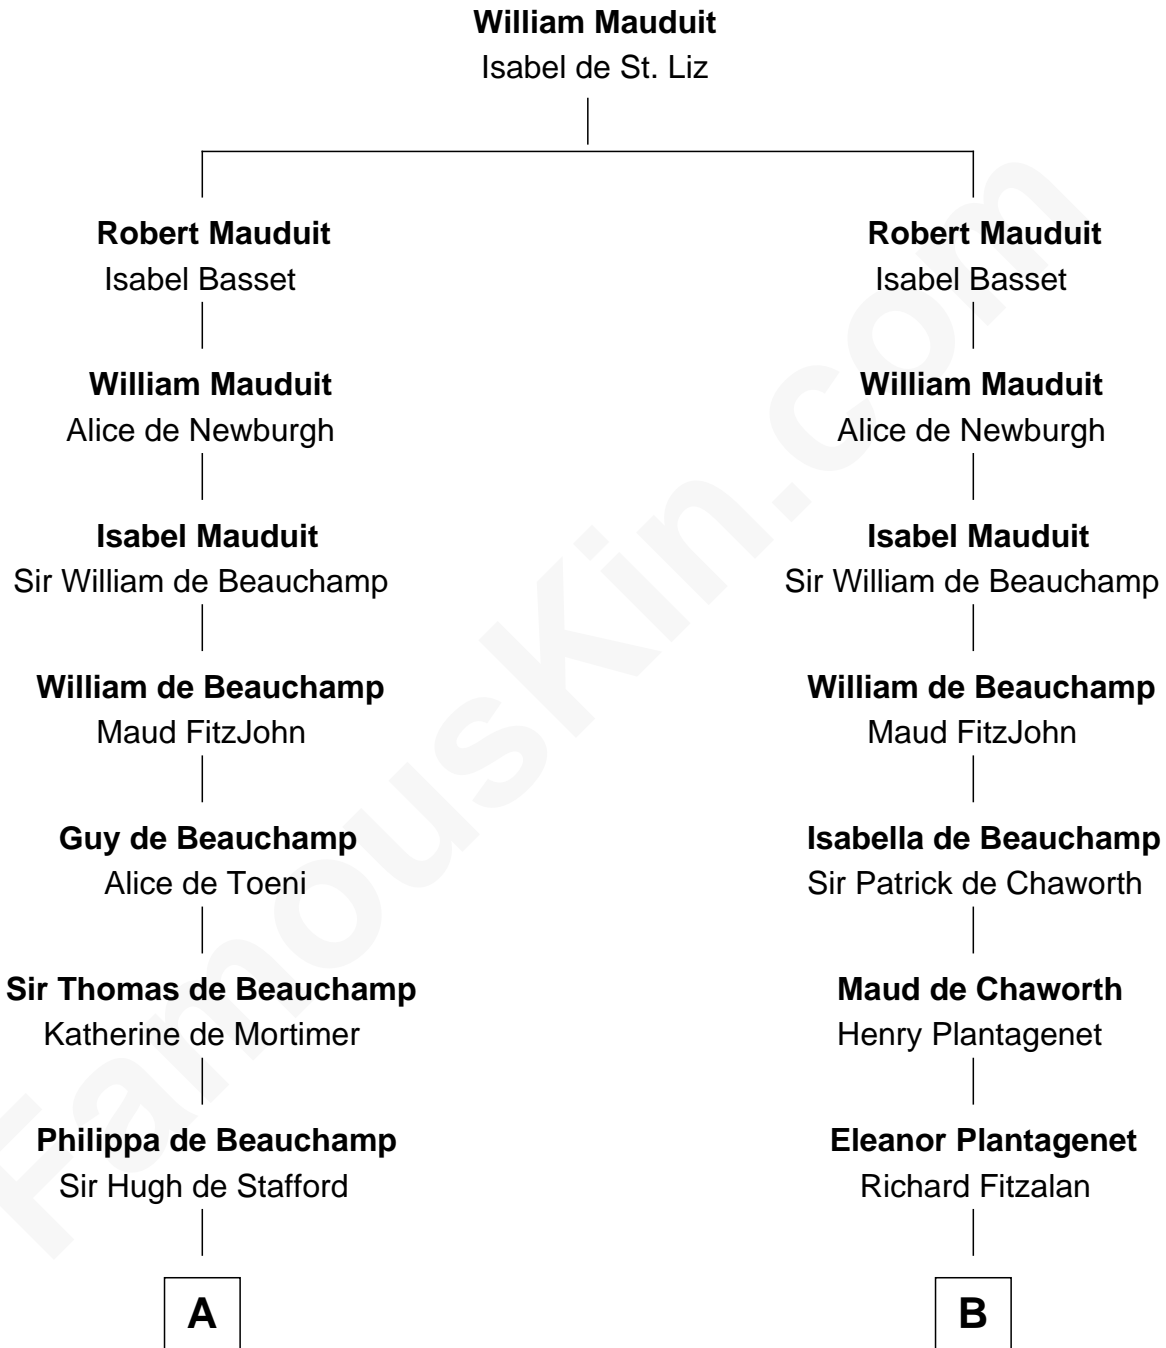

FamousKin.com

Relationship Chart of Fletcher Christian

Leader of the mutiny on the Bounty

21st cousin of

Charles Goldsborough

16th Governor of Maryland

C

William Kirkby
Joanna Furness

Eleanor Kirkby
Humphrey Senhouse

Bridget Senhouse
John Christian

Charles Christian
Anne Dixon

Fletcher Christian
Leader of the mutiny on the Bounty

D

Henrietta Maria Neale
Col. Philemon Lloyd

Anna Maria Lloyd
Richard Tilghman

William Tilghman
Margaret Lloyd

Anna Maria Tilghman
Charles Goldsborough

Charles Goldsborough
16th Governor of Maryland