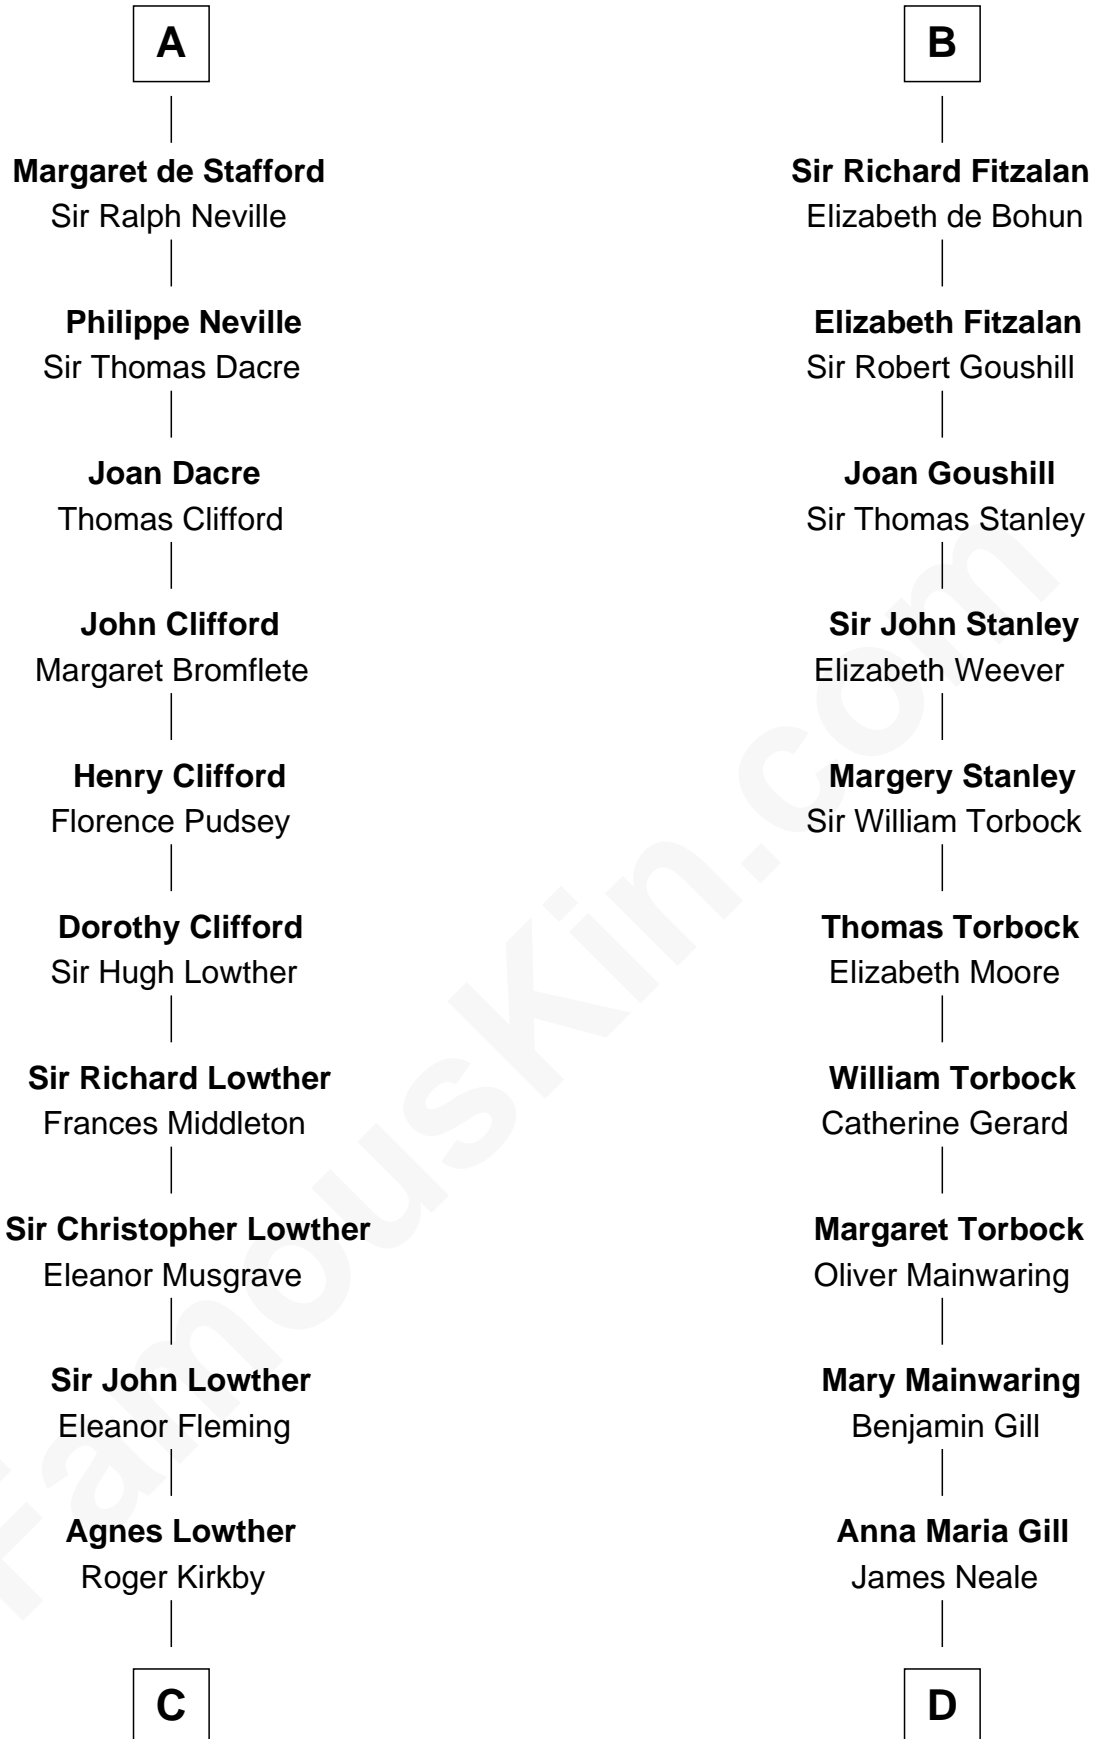

FamousKin.com

Relationship Chart of Fletcher Christian

Leader of the mutiny on the Bounty

21st cousin of

Charles Goldsborough

16th Governor of Maryland

C

William Kirkby
Joanna Furness

Eleanor Kirkby
Humphrey Senhouse

Bridget Senhouse
John Christian

Charles Christian
Anne Dixon

Fletcher Christian
Leader of the mutiny on the Bounty

D

Henrietta Maria Neale
Col. Philemon Lloyd

Anna Maria Lloyd
Richard Tilghman