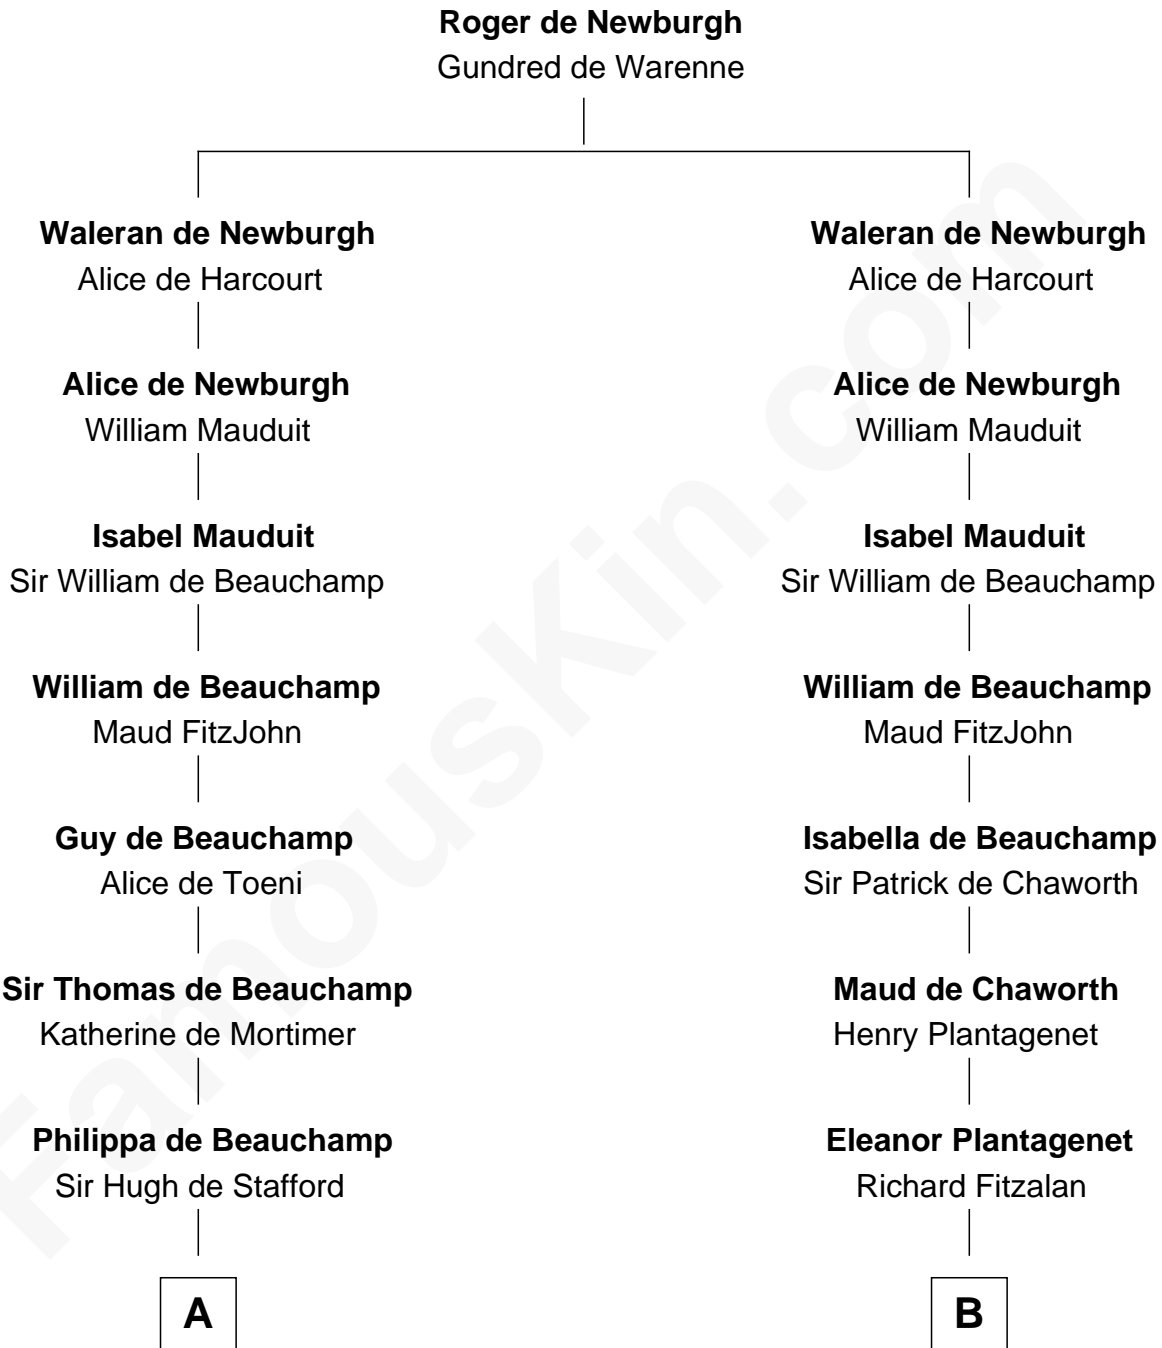

FamousKin.com

Relationship Chart of Fletcher Christian

Leader of the mutiny on the Bounty

21st cousin of

Charles Goldsborough
16th Governor of Maryland

C

William Kirkby
Joanna Furness

Eleanor Kirkby
Humphrey Senhouse

Bridget Senhouse
John Christian

Charles Christian
Anne Dixon

Fletcher Christian
Leader of the mutiny on the Bounty

D

Henrietta Maria Neale
Col. Philemon Lloyd

Anna Maria Lloyd
Richard Tilghman

William Tilghman
Margaret Lloyd

Anna Maria Tilghman
Charles Goldsborough

Charles Goldsborough
16th Governor of Maryland