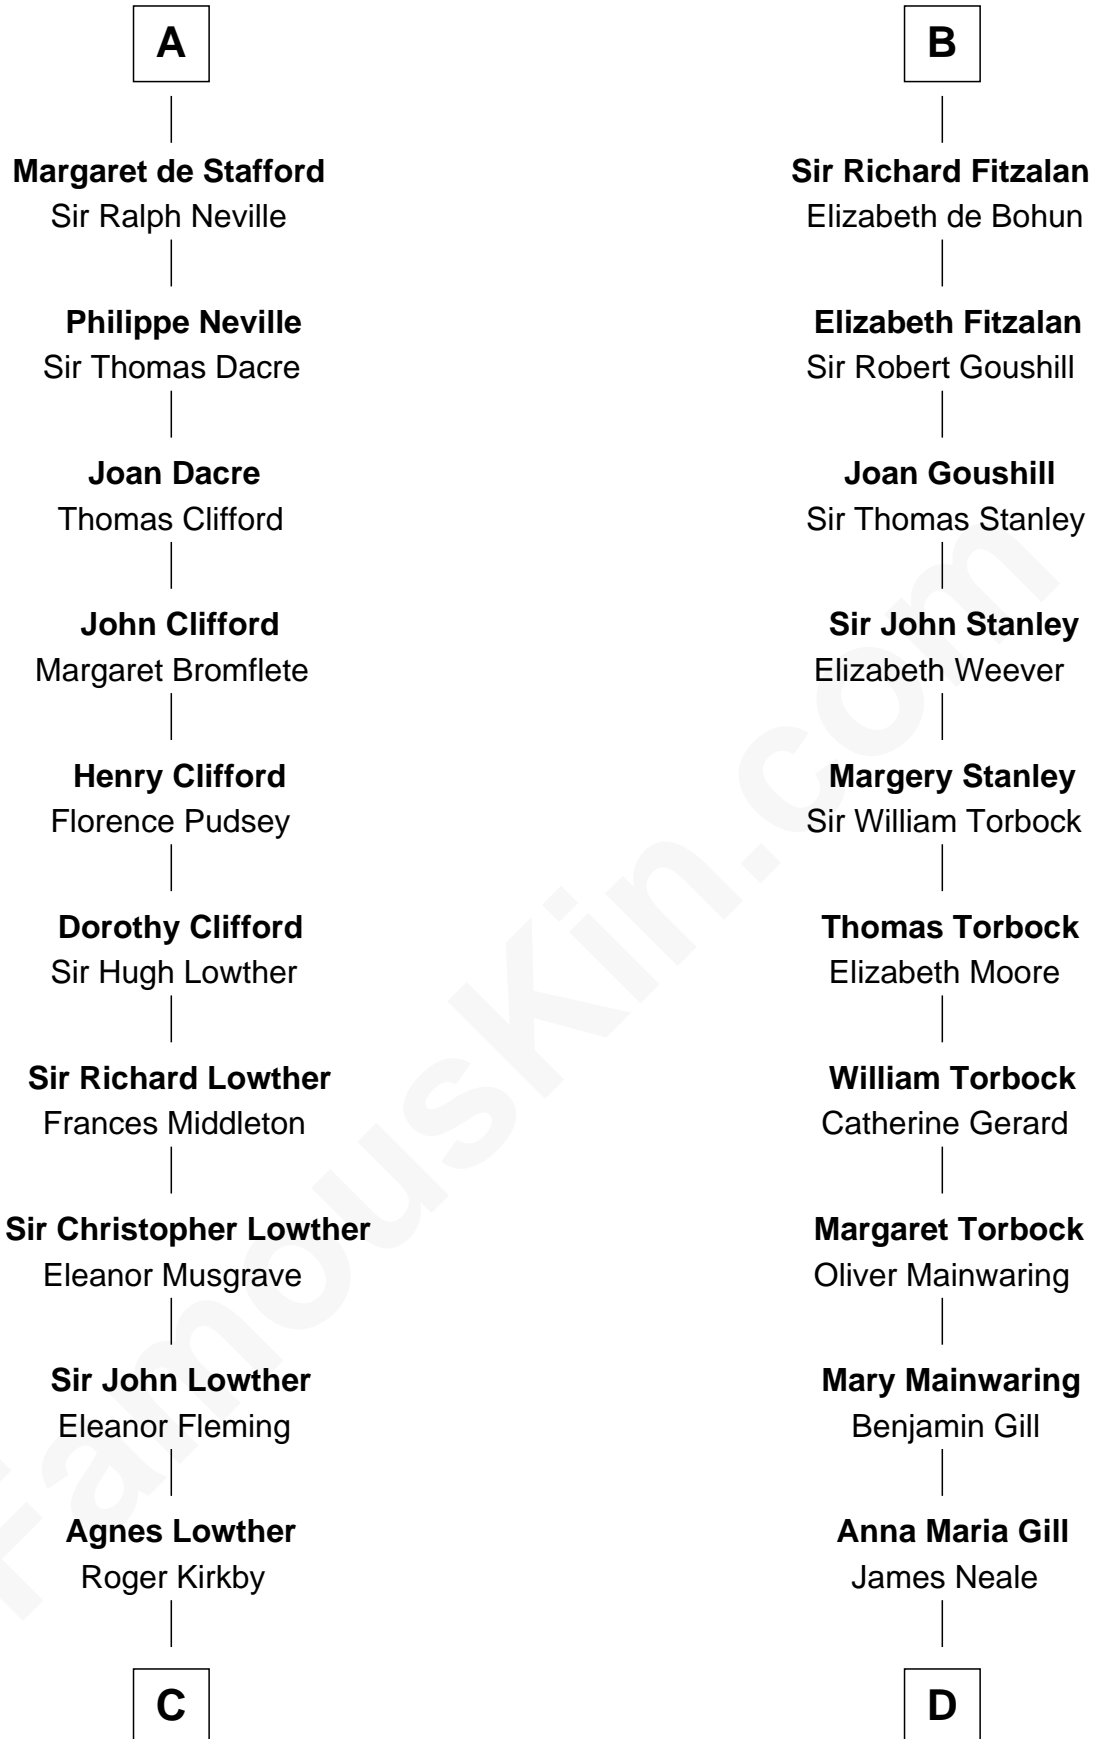

FamousKin.com

Relationship Chart of Fletcher Christian

Leader of the mutiny on the Bounty

21st cousin of

Charles Goldsborough
16th Governor of Maryland

C

William Kirkby
Joanna Furness

Eleanor Kirkby
Humphrey Senhouse

Bridget Senhouse
John Christian

Charles Christian
Anne Dixon

Fletcher Christian
Leader of the mutiny on the Bounty

D

Henrietta Maria Neale
Col. Philemon Lloyd

Anna Maria Lloyd
Richard Tilghman

William Tilghman
Margaret Lloyd