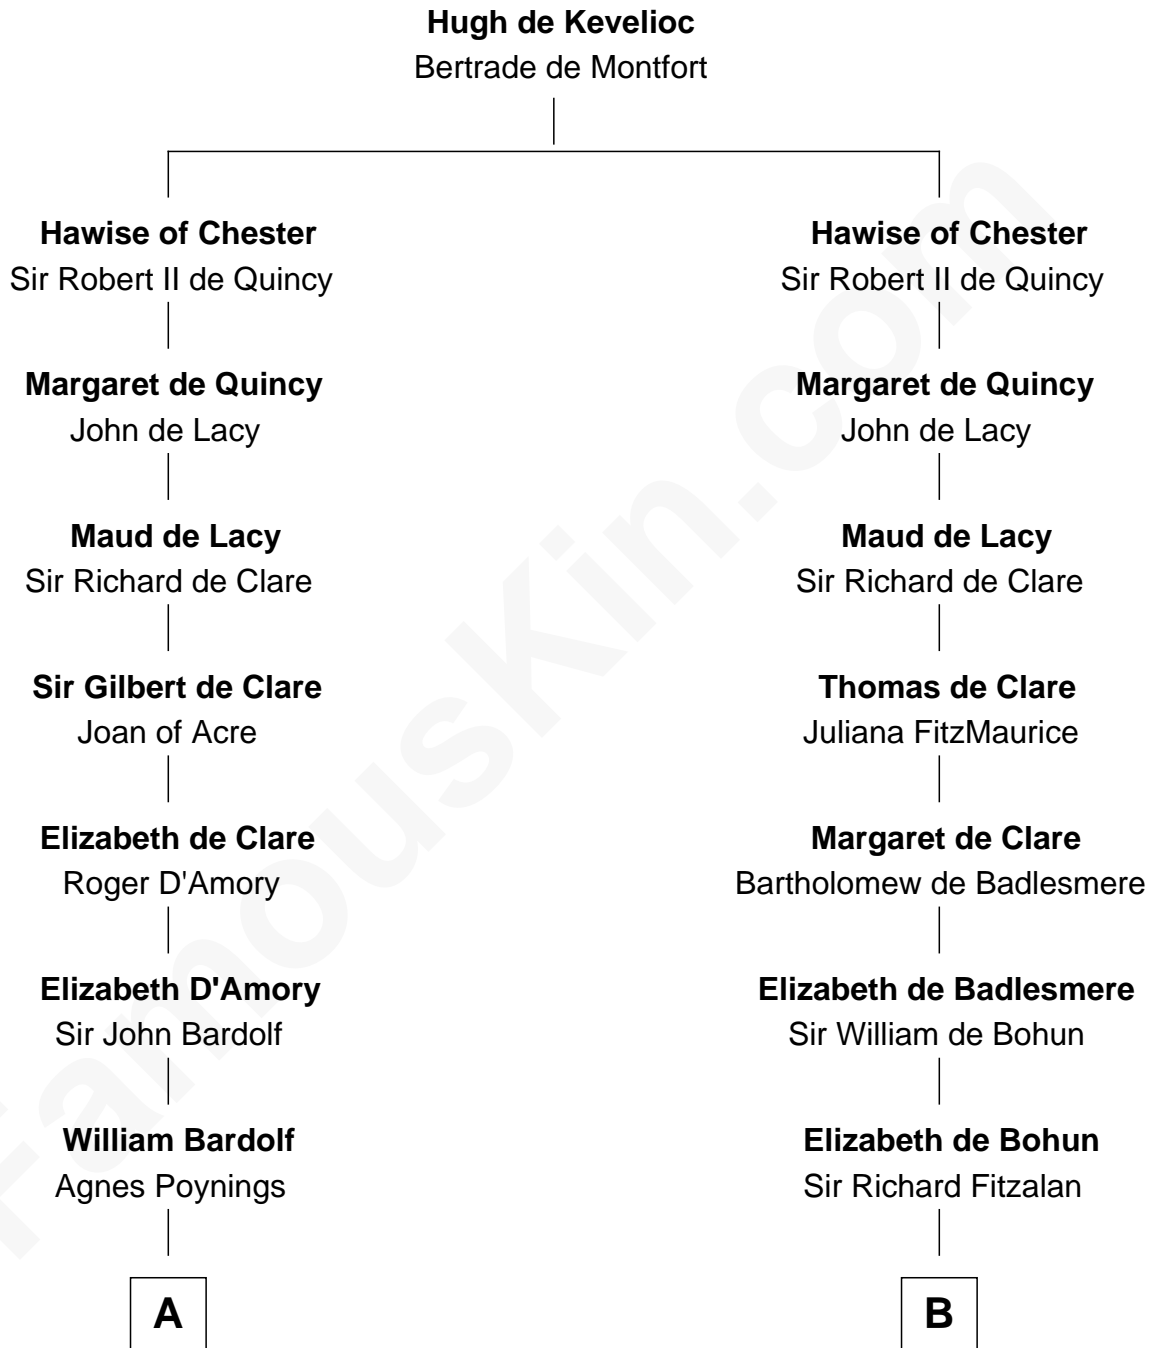

# FamousKin.com

## Relationship Chart of Fletcher Christian

*Leader of the mutiny on the Bounty*

19th cousin 1 time removed of

**Charles Goldsborough**

*16th Governor of Maryland*

**C**

**Bridget Senhouse**

John Christian

**Charles Christian**

Anne Dixon

**Fletcher Christian**

*Leader of the mutiny on the Bounty*

**D**

**Anna Maria Lloyd**

Richard Tilghman

**William Tilghman**

Margaret Lloyd

**Anna Maria Tilghman**

Charles Goldsborough

**Charles Goldsborough**

*16th Governor of Maryland*