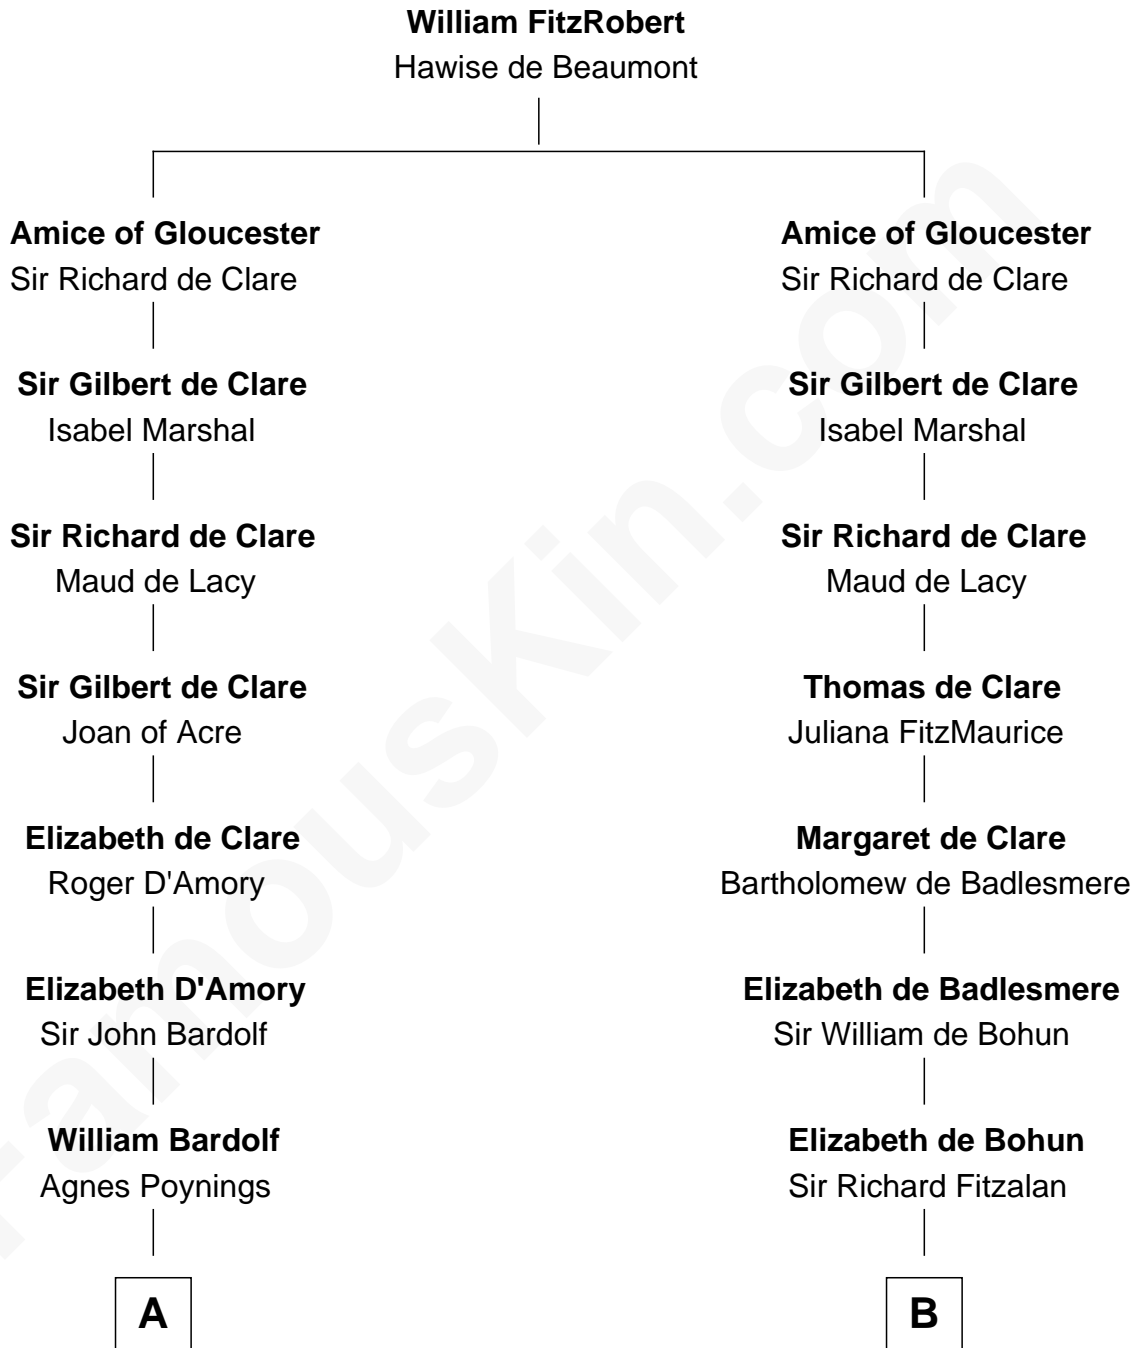

# FamousKin.com

## Relationship Chart of Fletcher Christian

*Leader of the mutiny on the Bounty*

19th cousin 1 time removed of

**Charles Goldsborough**

*16th Governor of Maryland*

**C**

**Bridget Senhouse**

John Christian

**Charles Christian**

Anne Dixon

**Fletcher Christian**

*Leader of the mutiny on the Bounty*

**D**

**Anna Maria Lloyd**

Richard Tilghman

**William Tilghman**

Margaret Lloyd

**Anna Maria Tilghman**

Charles Goldsborough

**Charles Goldsborough**

*16th Governor of Maryland*