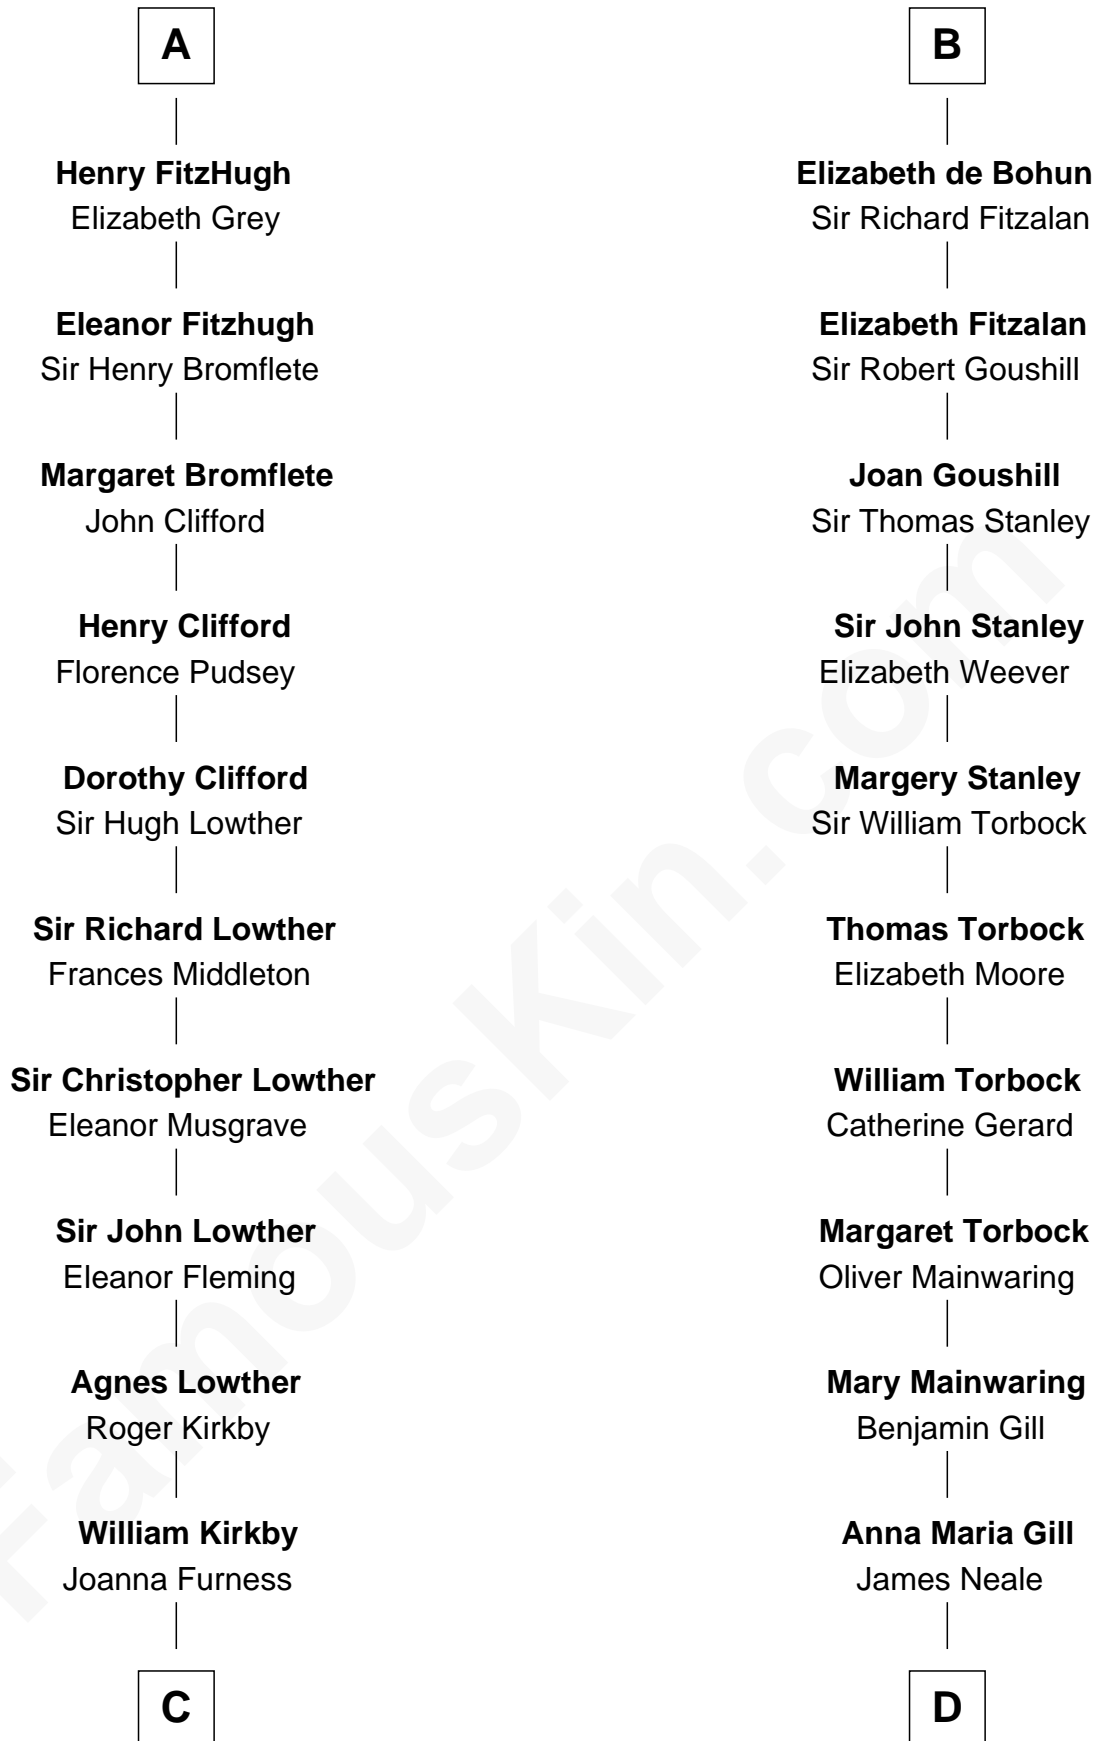

FamousKin.com

Relationship Chart of Fletcher Christian

Leader of the mutiny on the Bounty

20th cousin 1 time removed of

Charles Goldsborough

16th Governor of Maryland

C

Eleanor Kirkby
Humphrey Senhouse

Bridget Senhouse
John Christian

Charles Christian
Anne Dixon

Fletcher Christian
Leader of the mutiny on the Bounty

D

Henrietta Maria Neale
Col. Philemon Lloyd

Anna Maria Lloyd
Richard Tilghman

William Tilghman
Margaret Lloyd