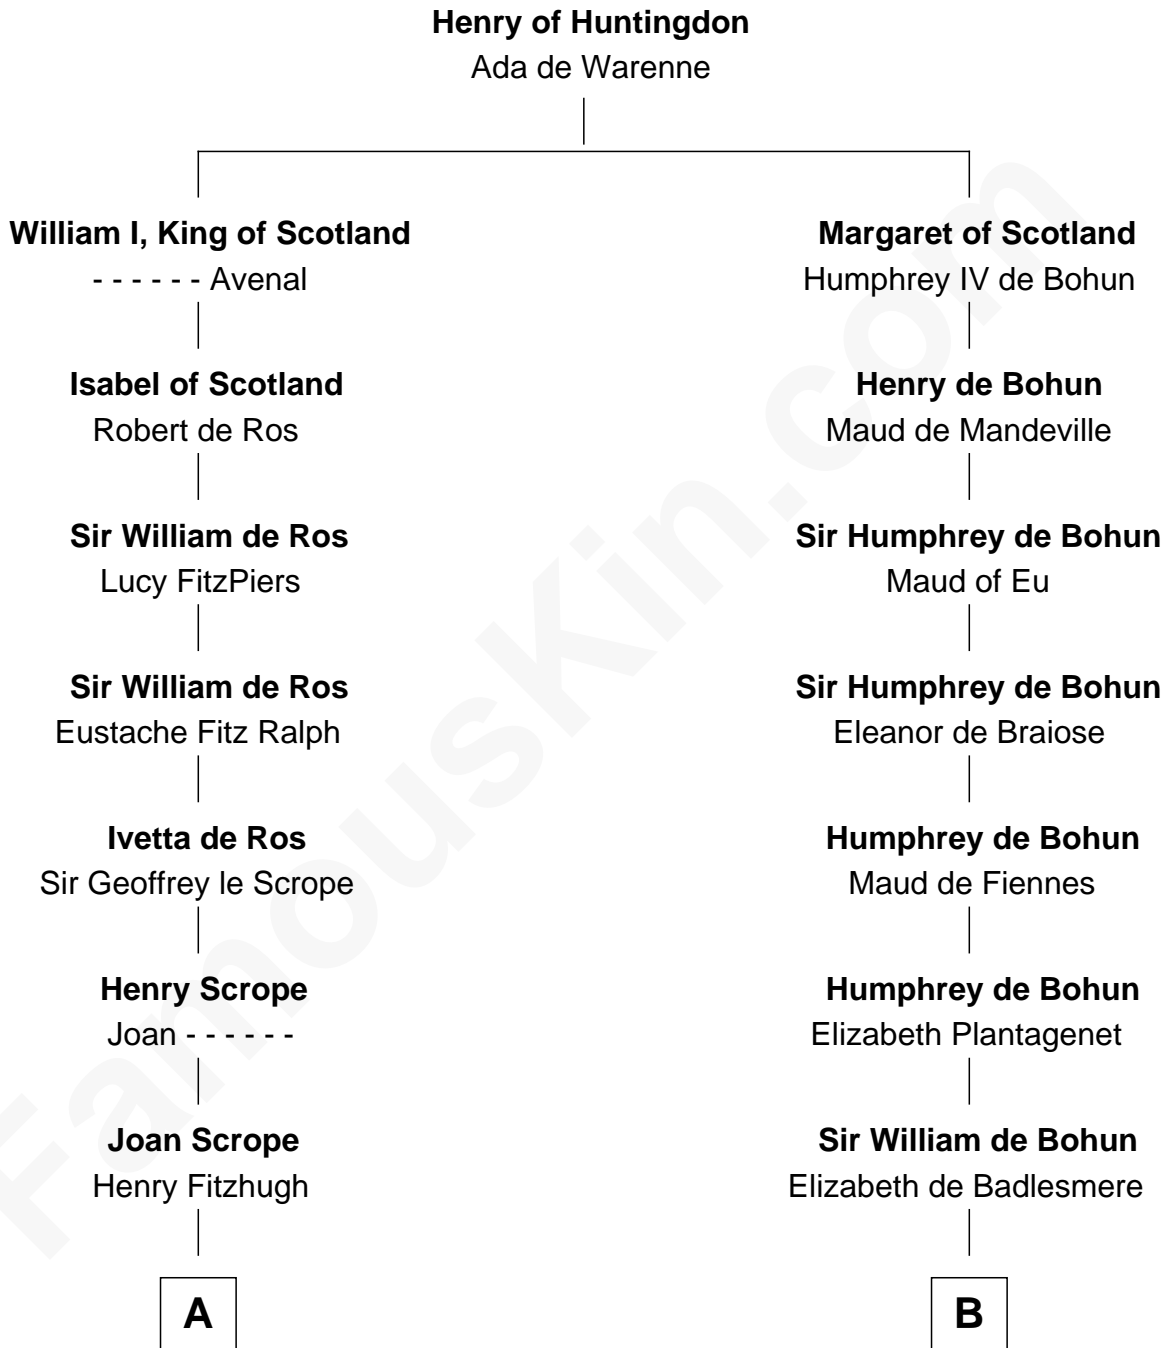

FamousKin.com

Relationship Chart of Fletcher Christian

Leader of the mutiny on the Bounty

20th cousin 1 time removed of

Charles Goldsborough

16th Governor of Maryland

C

Eleanor Kirkby
Humphrey Senhouse

Bridget Senhouse
John Christian

Charles Christian
Anne Dixon

Fletcher Christian
Leader of the mutiny on the Bounty

D

Henrietta Maria Neale
Col. Philemon Lloyd

Anna Maria Lloyd
Richard Tilghman

William Tilghman
Margaret Lloyd

Anna Maria Tilghman
Charles Goldsborough

Charles Goldsborough
16th Governor of Maryland