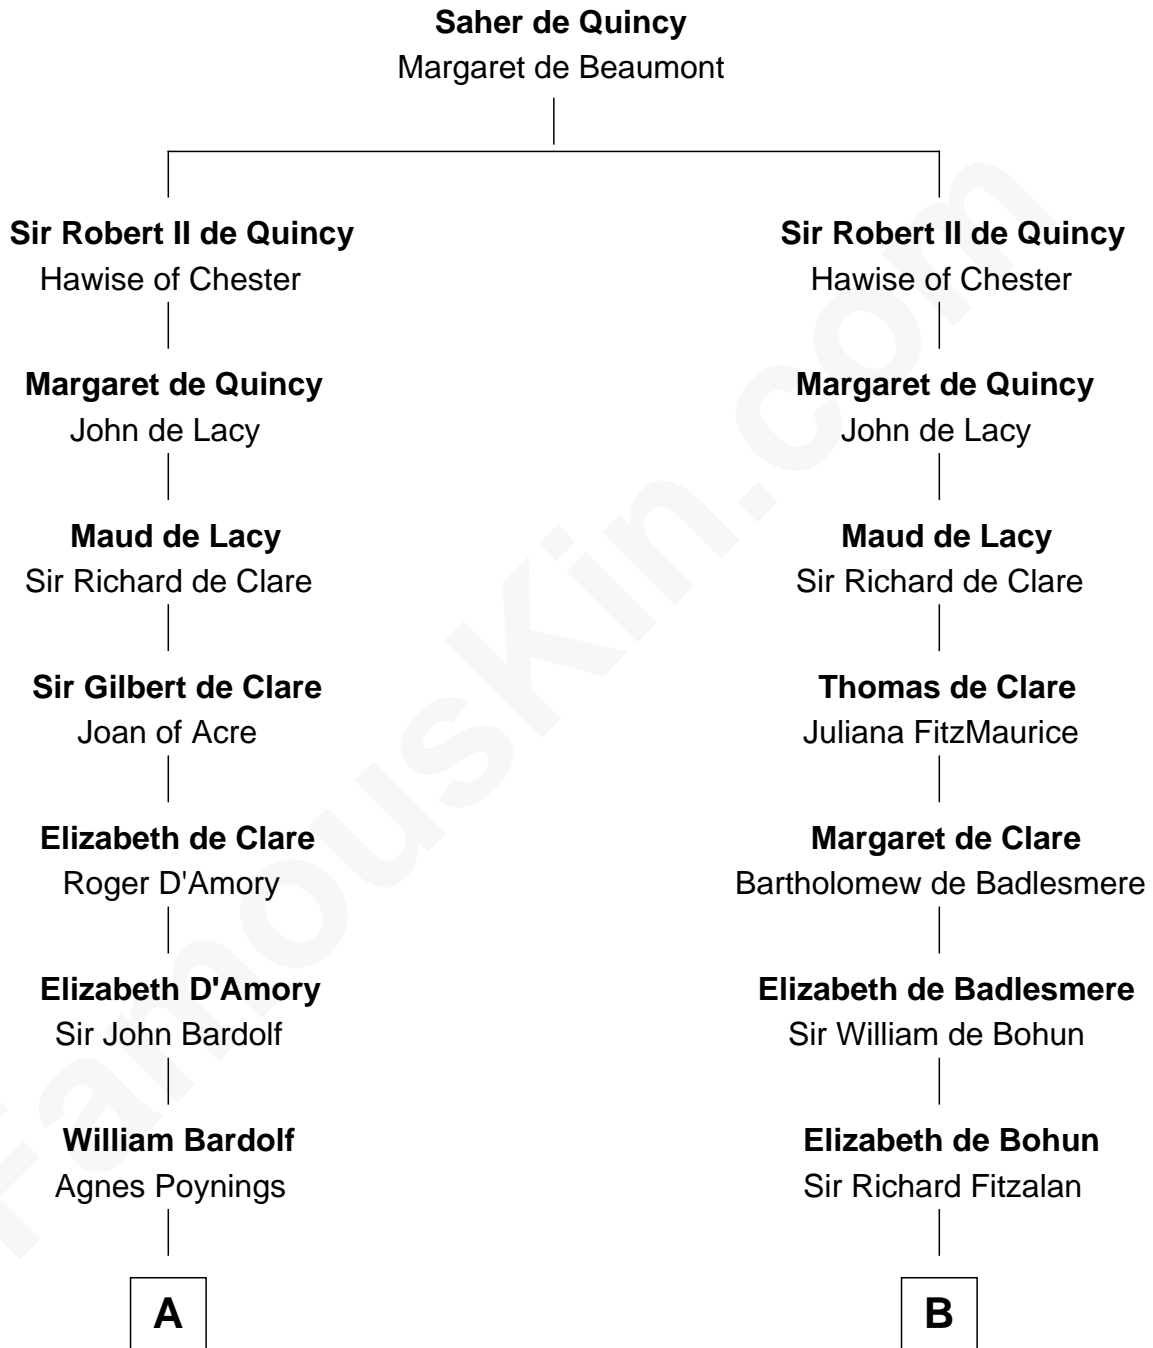

FamousKin.com

Relationship Chart of Fletcher Christian

Leader of the mutiny on the Bounty

19th cousin 1 time removed of

Charles Goldsborough

16th Governor of Maryland

C

Bridget Senhouse

John Christian

Charles Christian

Anne Dixon

Fletcher Christian

Leader of the mutiny on the Bounty

D

Anna Maria Lloyd

Richard Tilghman

William Tilghman

Margaret Lloyd

Anna Maria Tilghman

Charles Goldsborough

Charles Goldsborough

16th Governor of Maryland

FamousKin.com