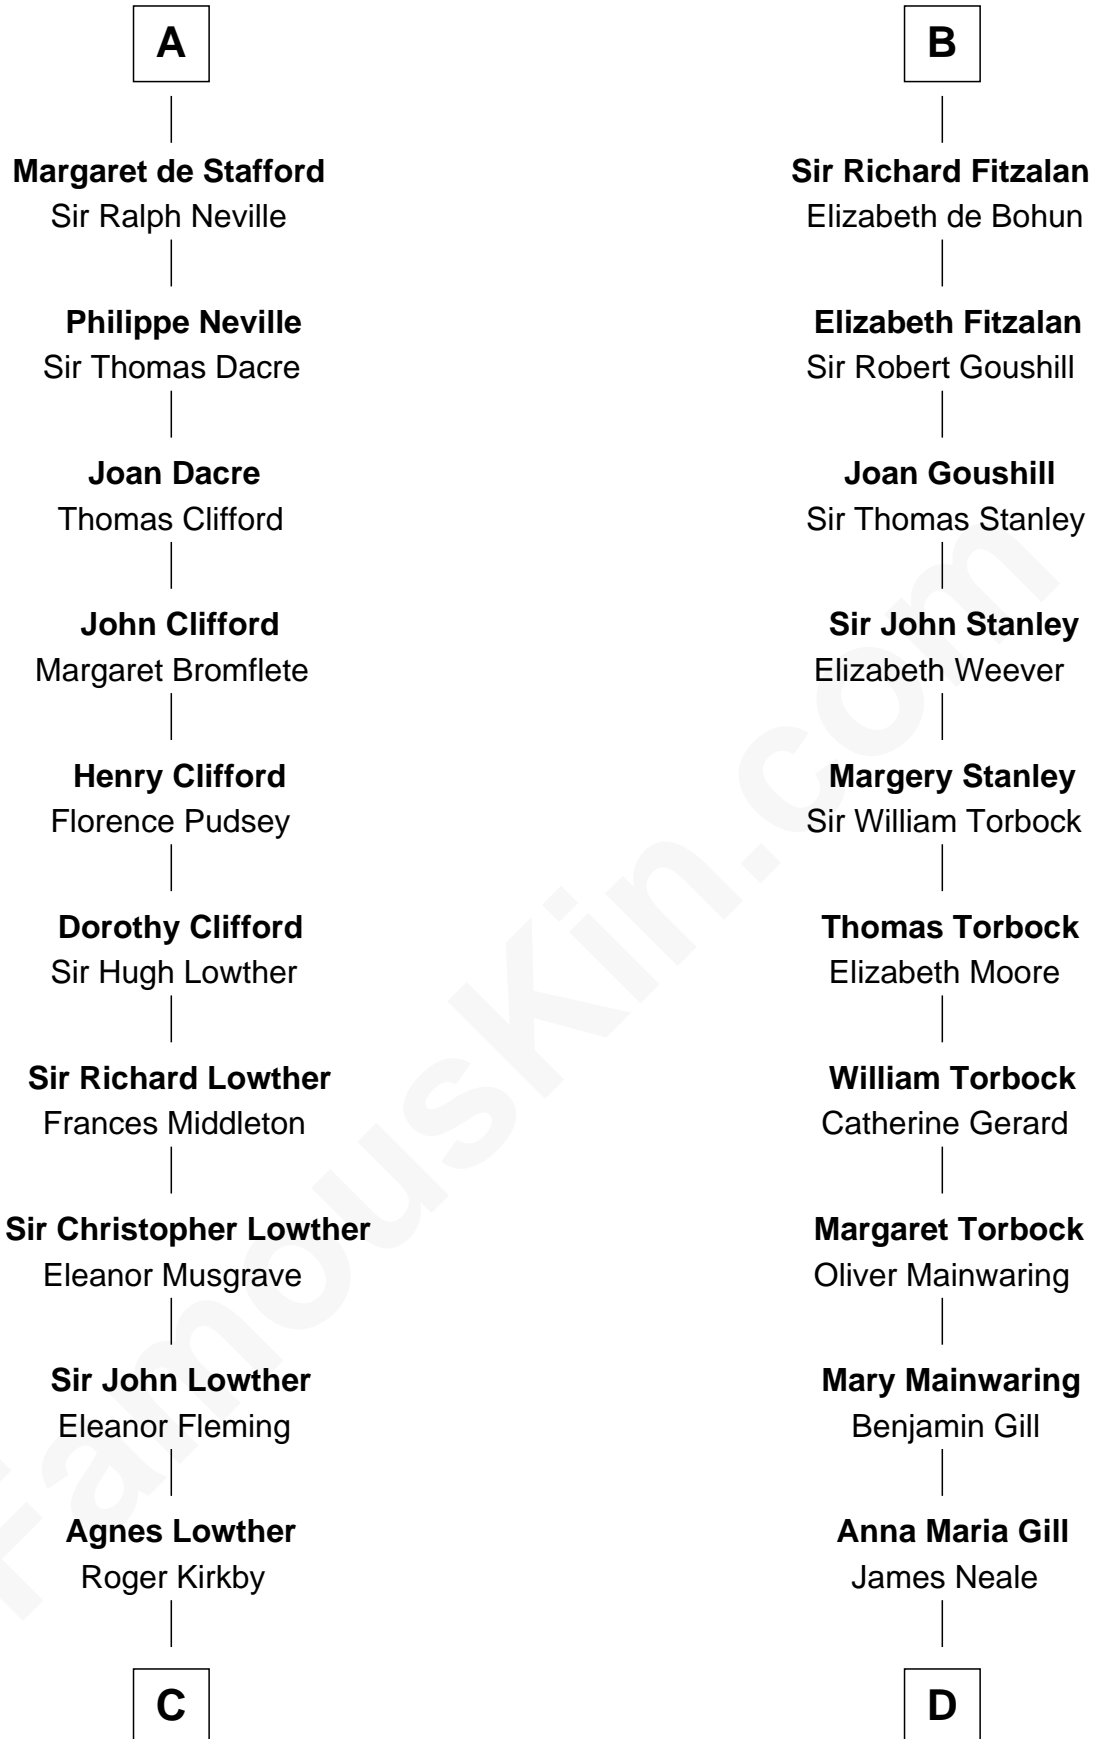

## Relationship Chart of Fletcher Christian

*Leader of the mutiny on the Bounty*

21st cousin of

**Charles Goldsborough**

*16th Governor of Maryland*

**Geoffrey de Mandeville**

Rohese de Vere

**C**

**William Kirkby**  
Joanna Furness

**Eleanor Kirkby**  
Humphrey Senhouse

**Bridget Senhouse**  
John Christian

**Charles Christian**  
Anne Dixon

**Fletcher Christian**  
*Leader of the mutiny on the Bounty*