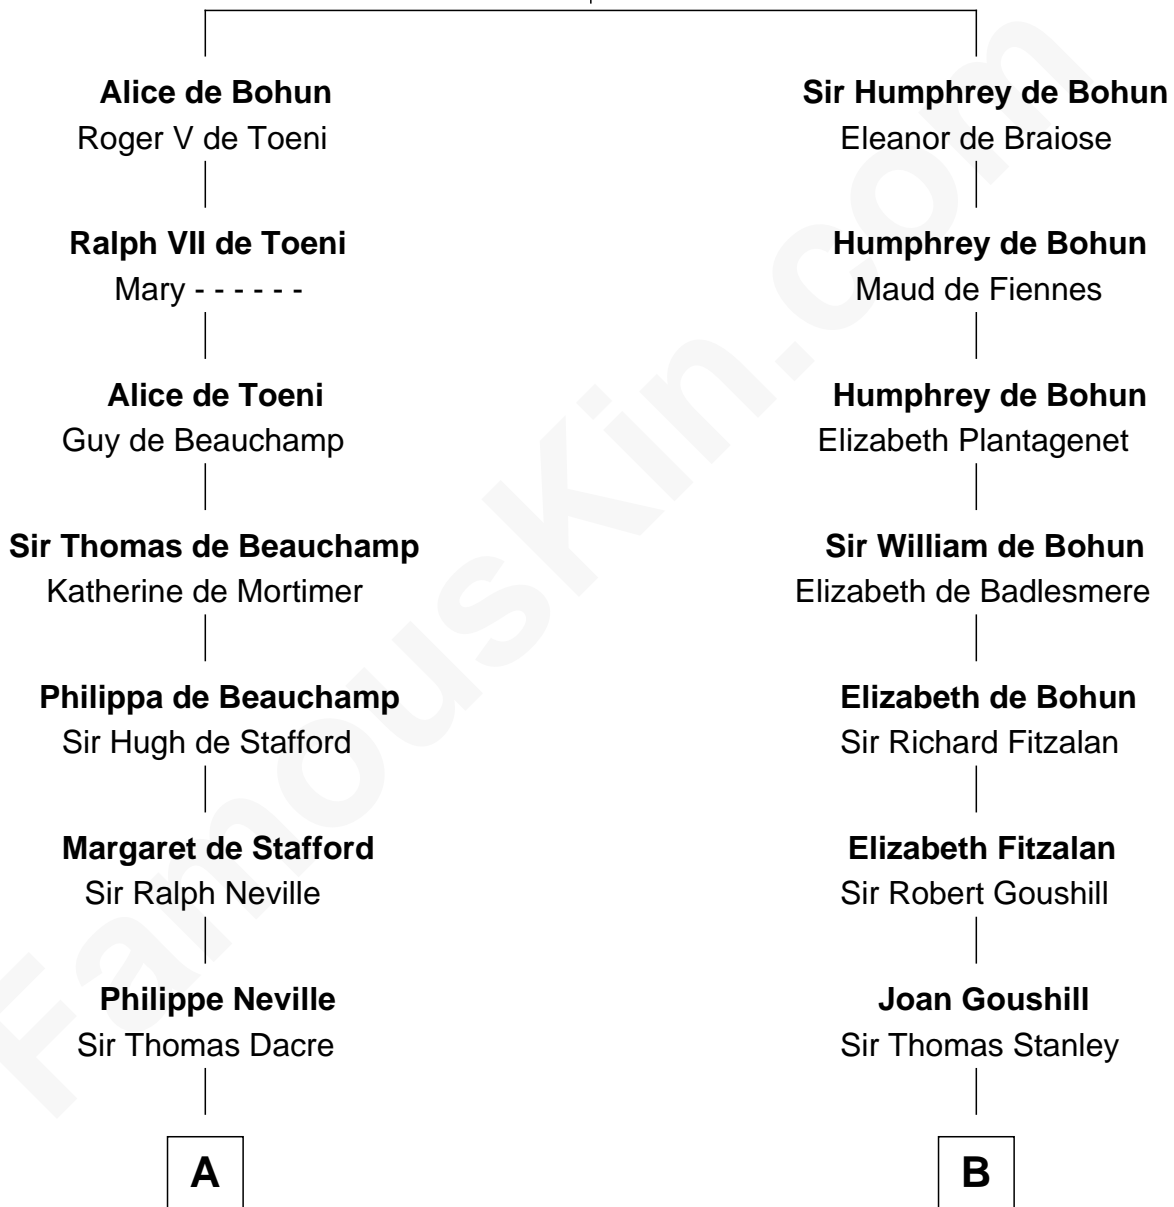

FamousKin.com

Relationship Chart of Fletcher Christian

Leader of the mutiny on the Bounty

19th cousin of

Zachary Taylor

12th U.S. President

Sir Humphrey de Bohun

Maud of Eu

C

Bridget Senhouse

John Christian

Charles Christian

Anne Dixon

Fletcher Christian

Leader of the mutiny on the Bounty

D

William Strother

Sarah Bayly

Sarah Dabney Strother

Col. Richard Taylor

Zachary Taylor

12th U.S. President