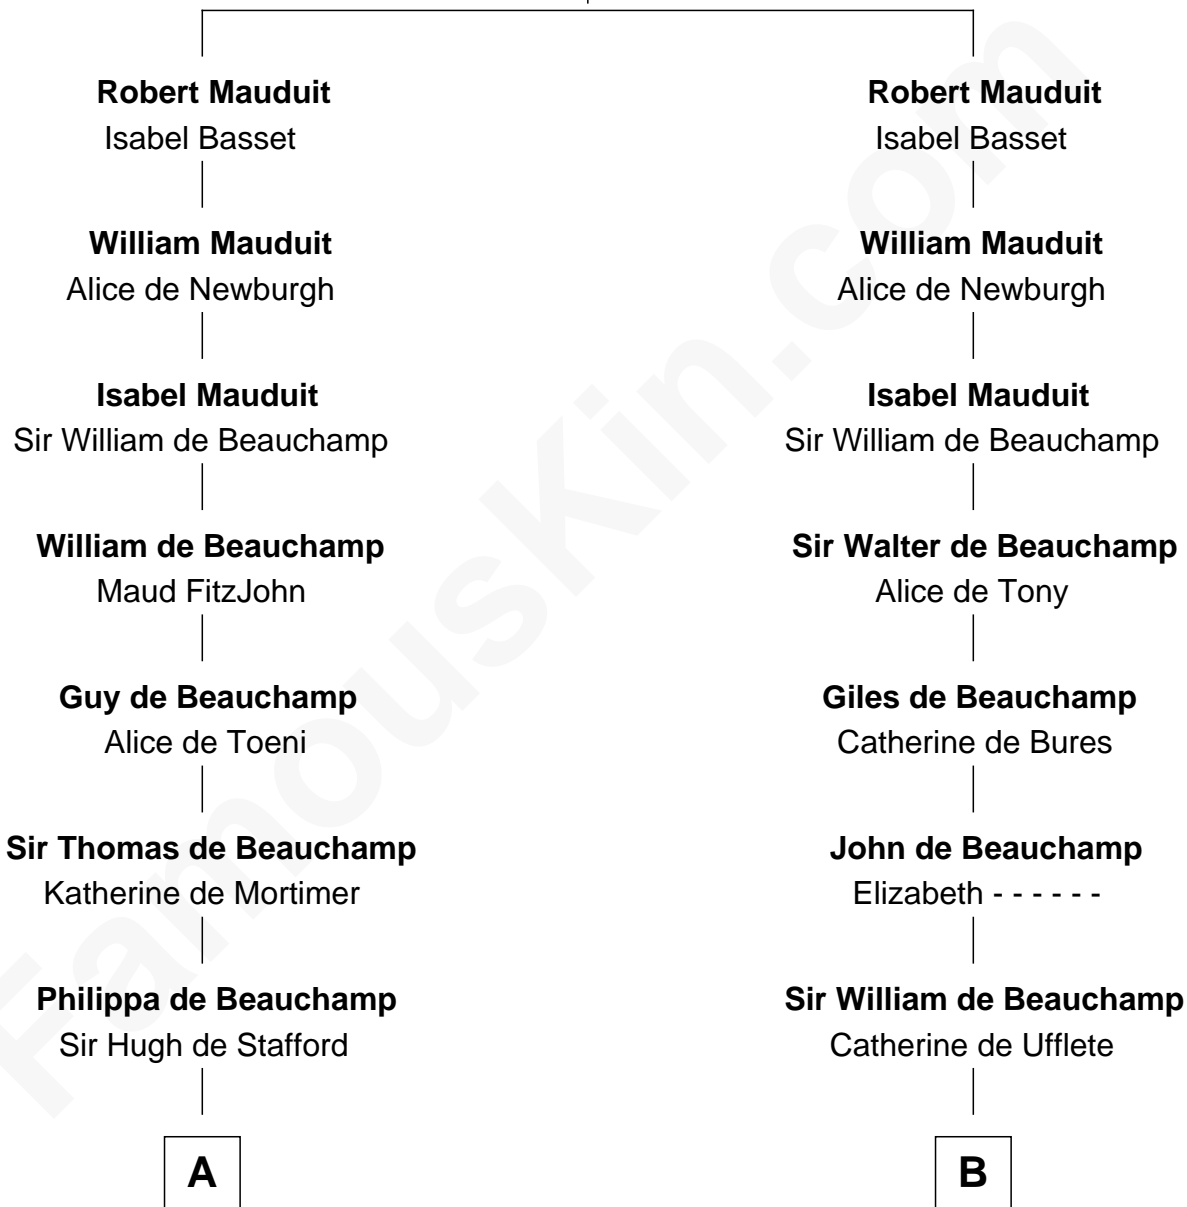

## Relationship Chart of Fletcher Christian

Leader of the mutiny on the Bounty

21st cousin of

**Zachary Taylor**  
12th U.S. President

**William Mauduit**  
Isabel de St. Liz

**C**

**William Kirkby**  
Joanna Furness

**Eleanor Kirkby**  
Humphrey Senhouse

**Bridget Senhouse**  
John Christian

**Charles Christian**  
Anne Dixon

**Fletcher Christian**  
*Leader of the mutiny on the Bounty*

**D**

**Margaret Thornton**  
William Strother

**Francis Strother**  
Susannah Dabney

**William Strother**  
Sarah Bayly

**Sarah Dabney Strother**  
Col. Richard Taylor

**Zachary Taylor**  
*12th U.S. President*