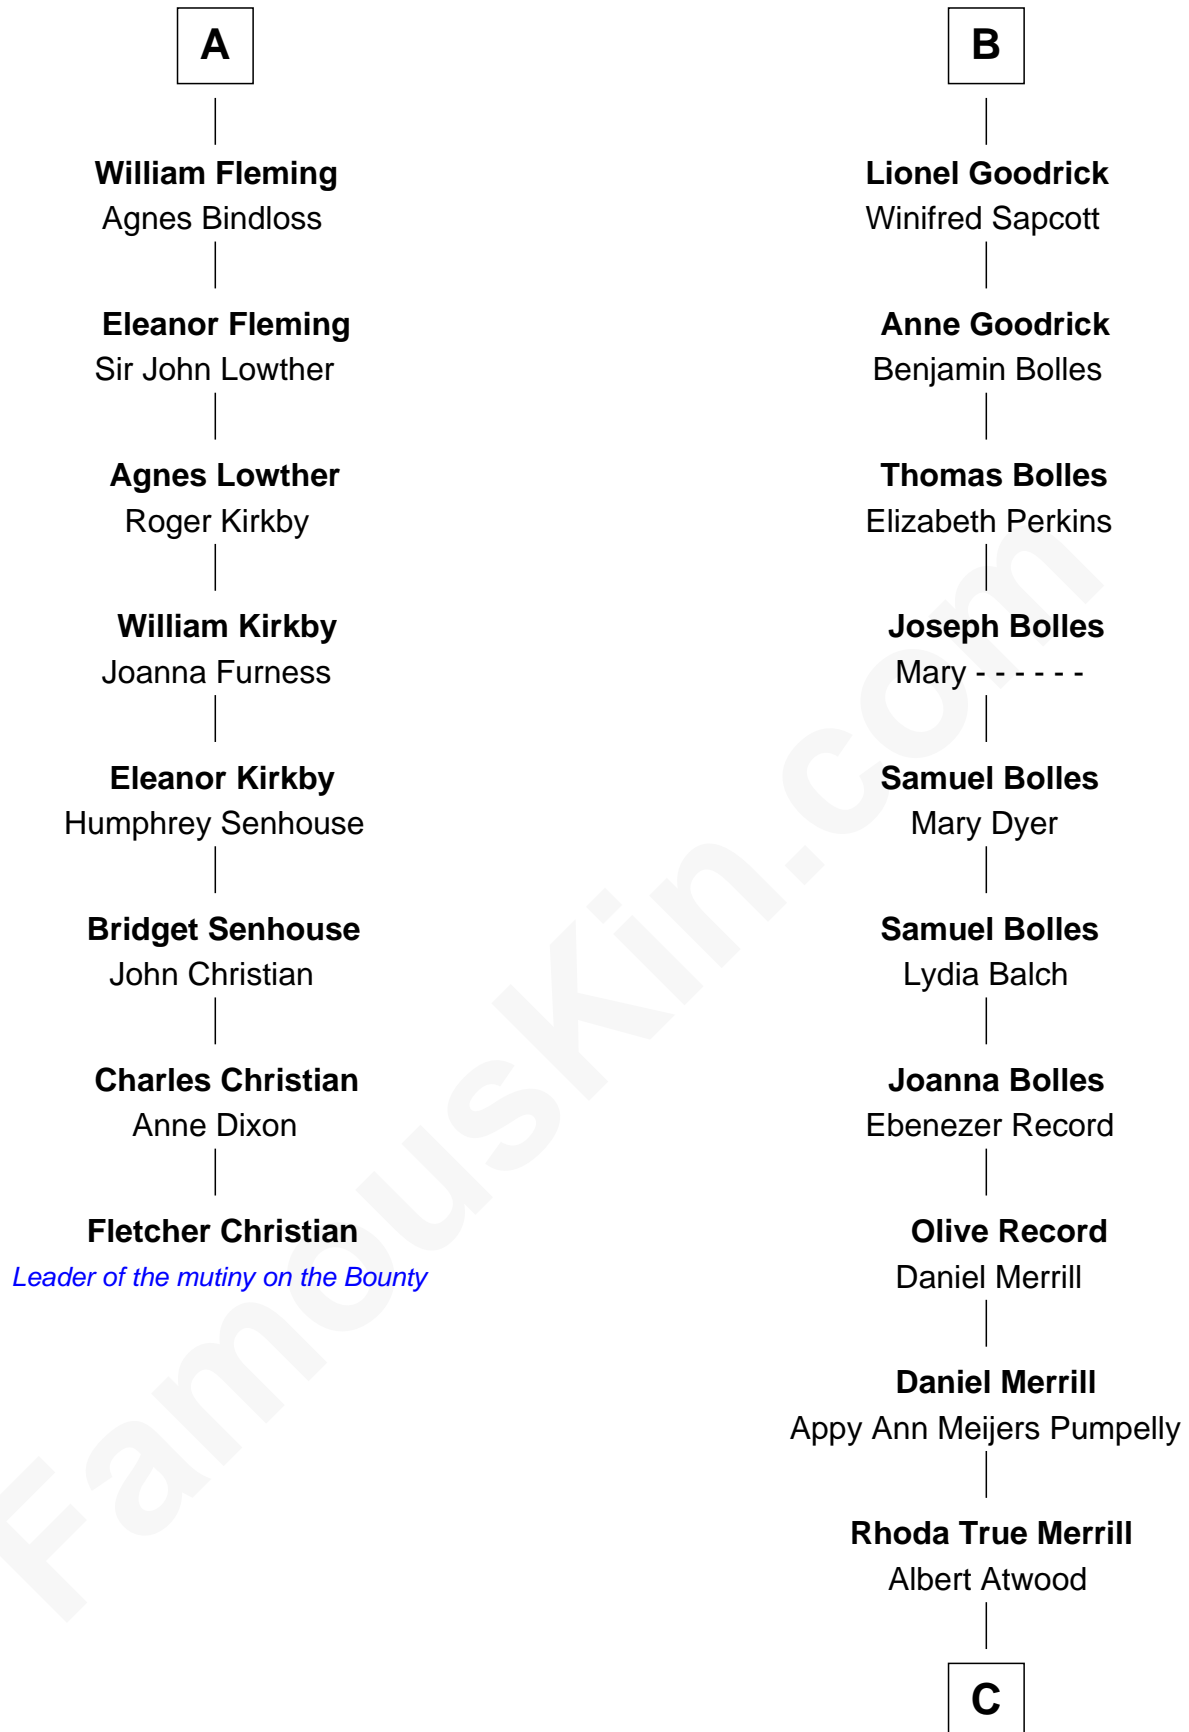

FamousKin.com

Relationship Chart of Fletcher Christian

Leader of the mutiny on the Bounty

14th cousin 7 times removed of

Dave Cowens

NBA Hall of Famer

C

Thomas Albert Atwood

Priscilla Ann Kelly

Charles Albert Atwood

Mina Sylvia Cundiff

Stanley True Atwood

Dorothy Ann Ulrich

Ruth Ellen Atwood

John Joseph Cowens

Dave Cowens