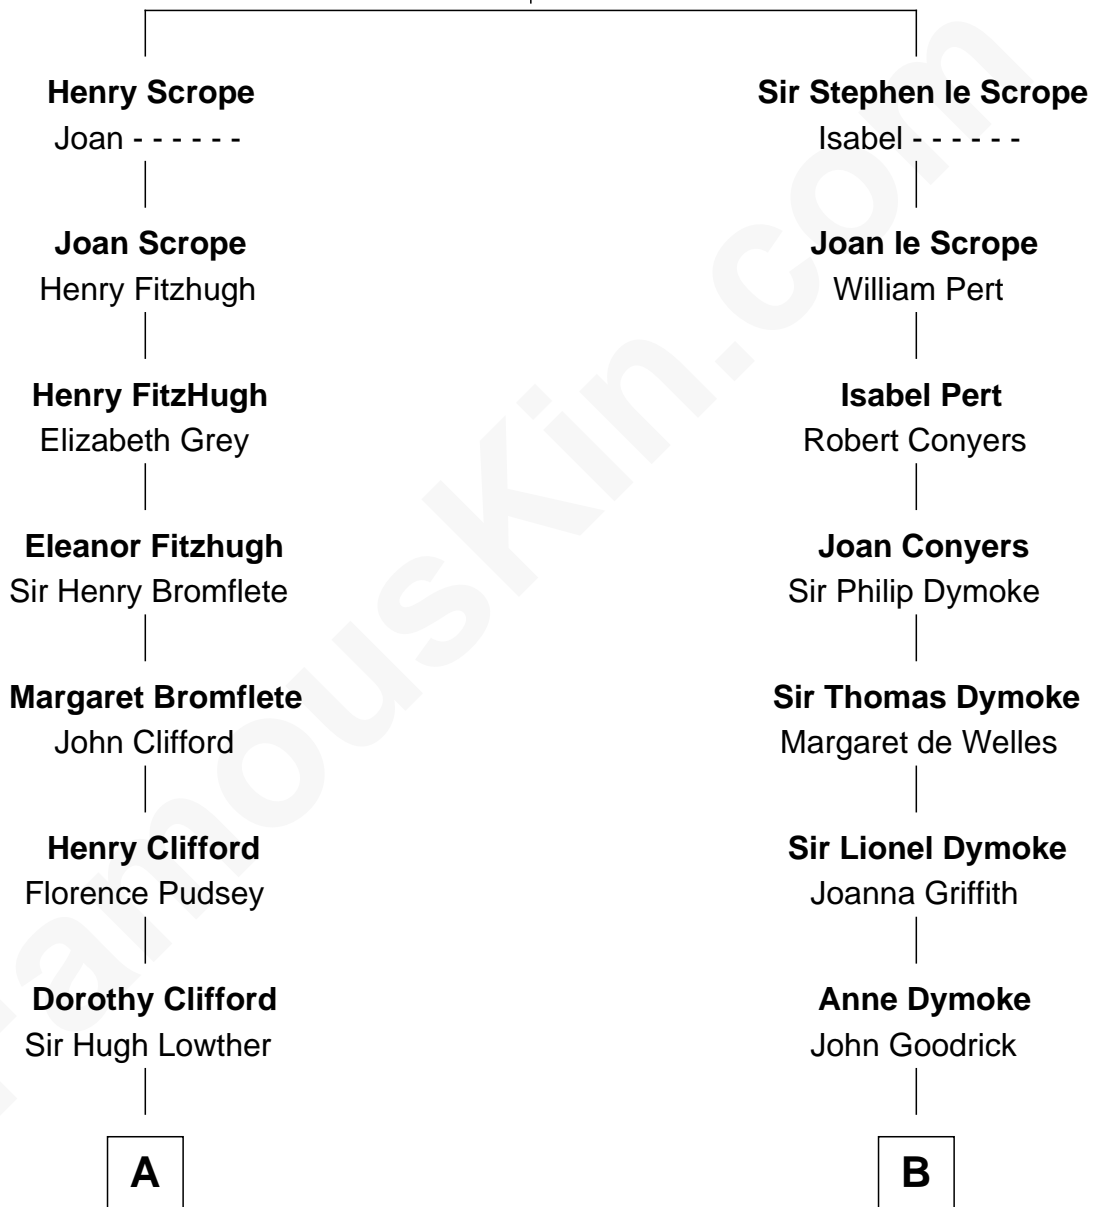

FamousKin.com

Relationship Chart of Fletcher Christian

Leader of the mutiny on the Bounty

15th cousin 6 times removed of

Dave Cowens
NBA Hall of Famer

Sir Geoffrey le Scrope
Ivetta de Ros

C

Thomas Albert Atwood

Priscilla Ann Kelly

Charles Albert Atwood

Mina Sylvia Cundiff

Stanley True Atwood

Dorothy Ann Ulrich

Ruth Ellen Atwood

John Joseph Cowens

Dave Cowens