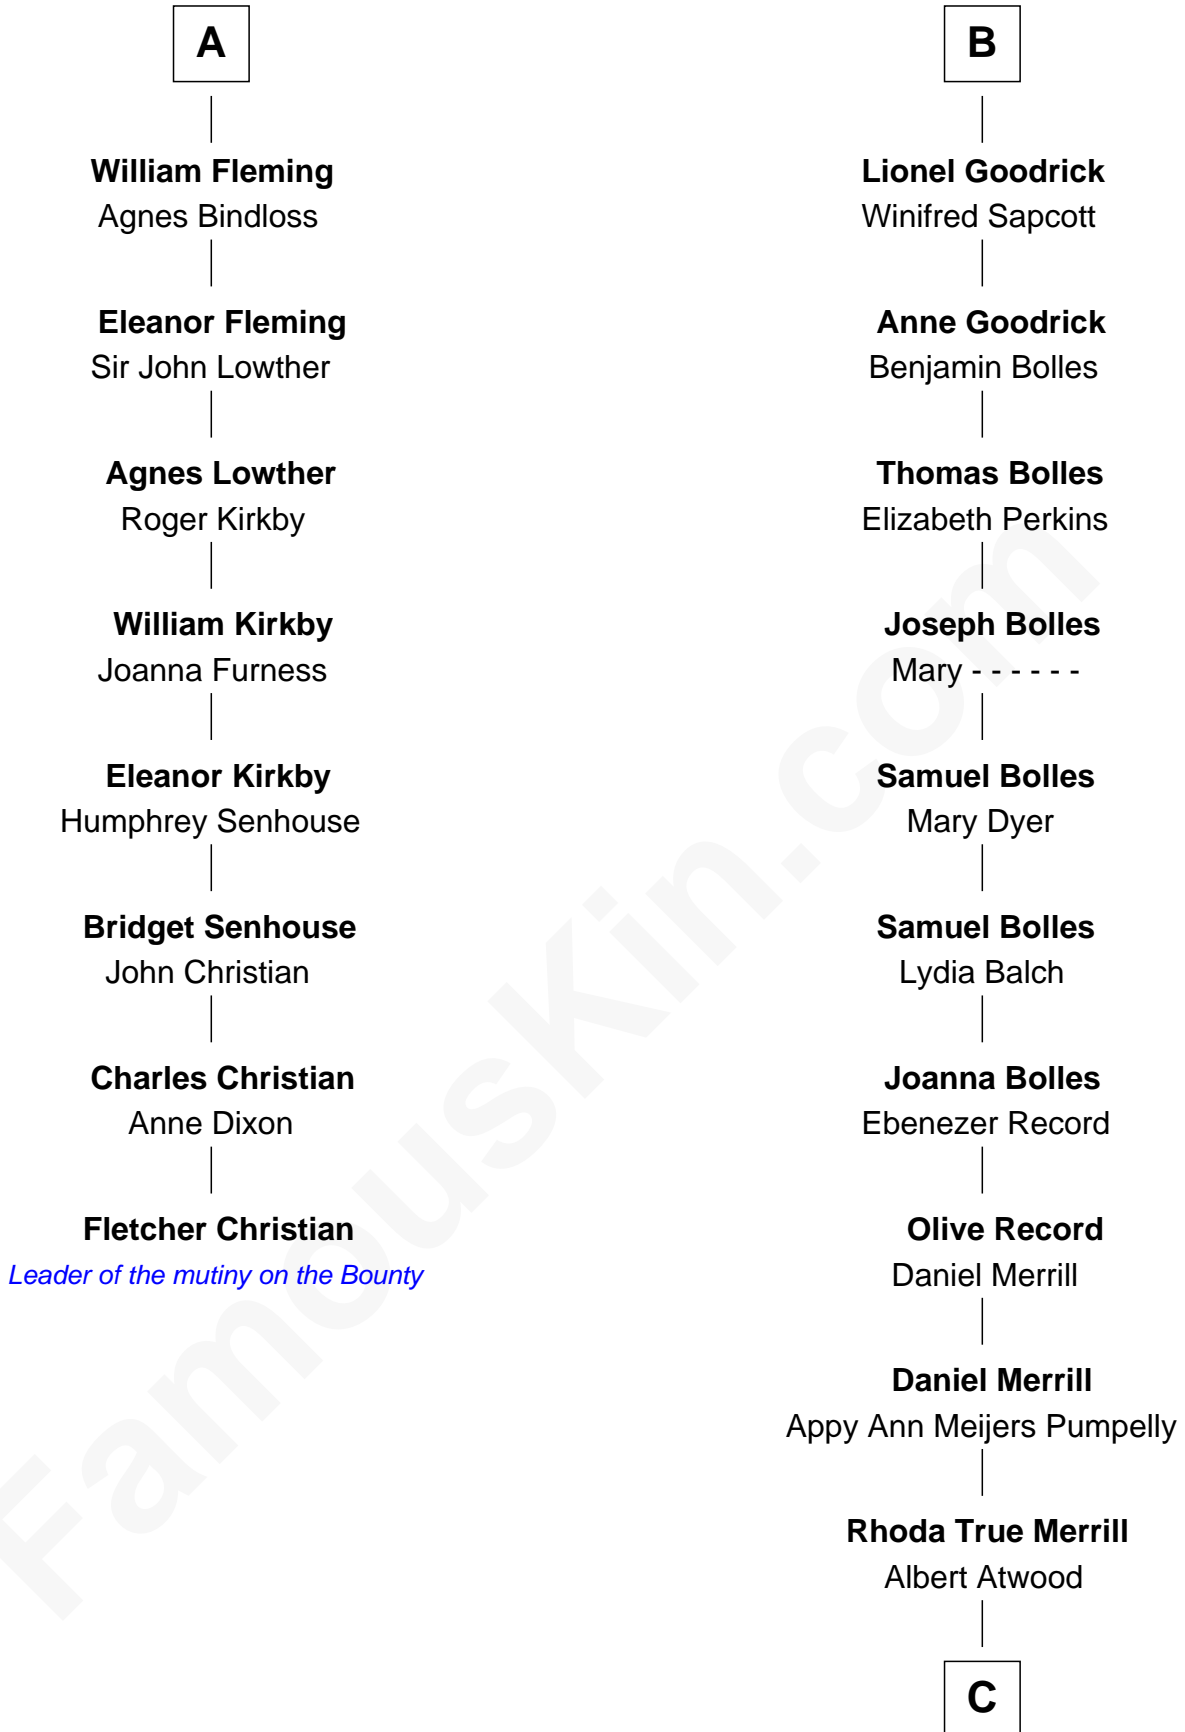

FamousKin.com

Relationship Chart of Fletcher Christian

Leader of the mutiny on the Bounty

14th cousin 7 times removed of

Dave Cowens

NBA Hall of Famer

Sir Henry de Percy

Idoine de Clifford

C

Thomas Albert Atwood

Priscilla Ann Kelly

Charles Albert Atwood

Mina Sylvia Cundiff

Stanley True Atwood

Dorothy Ann Ulrich

Ruth Ellen Atwood