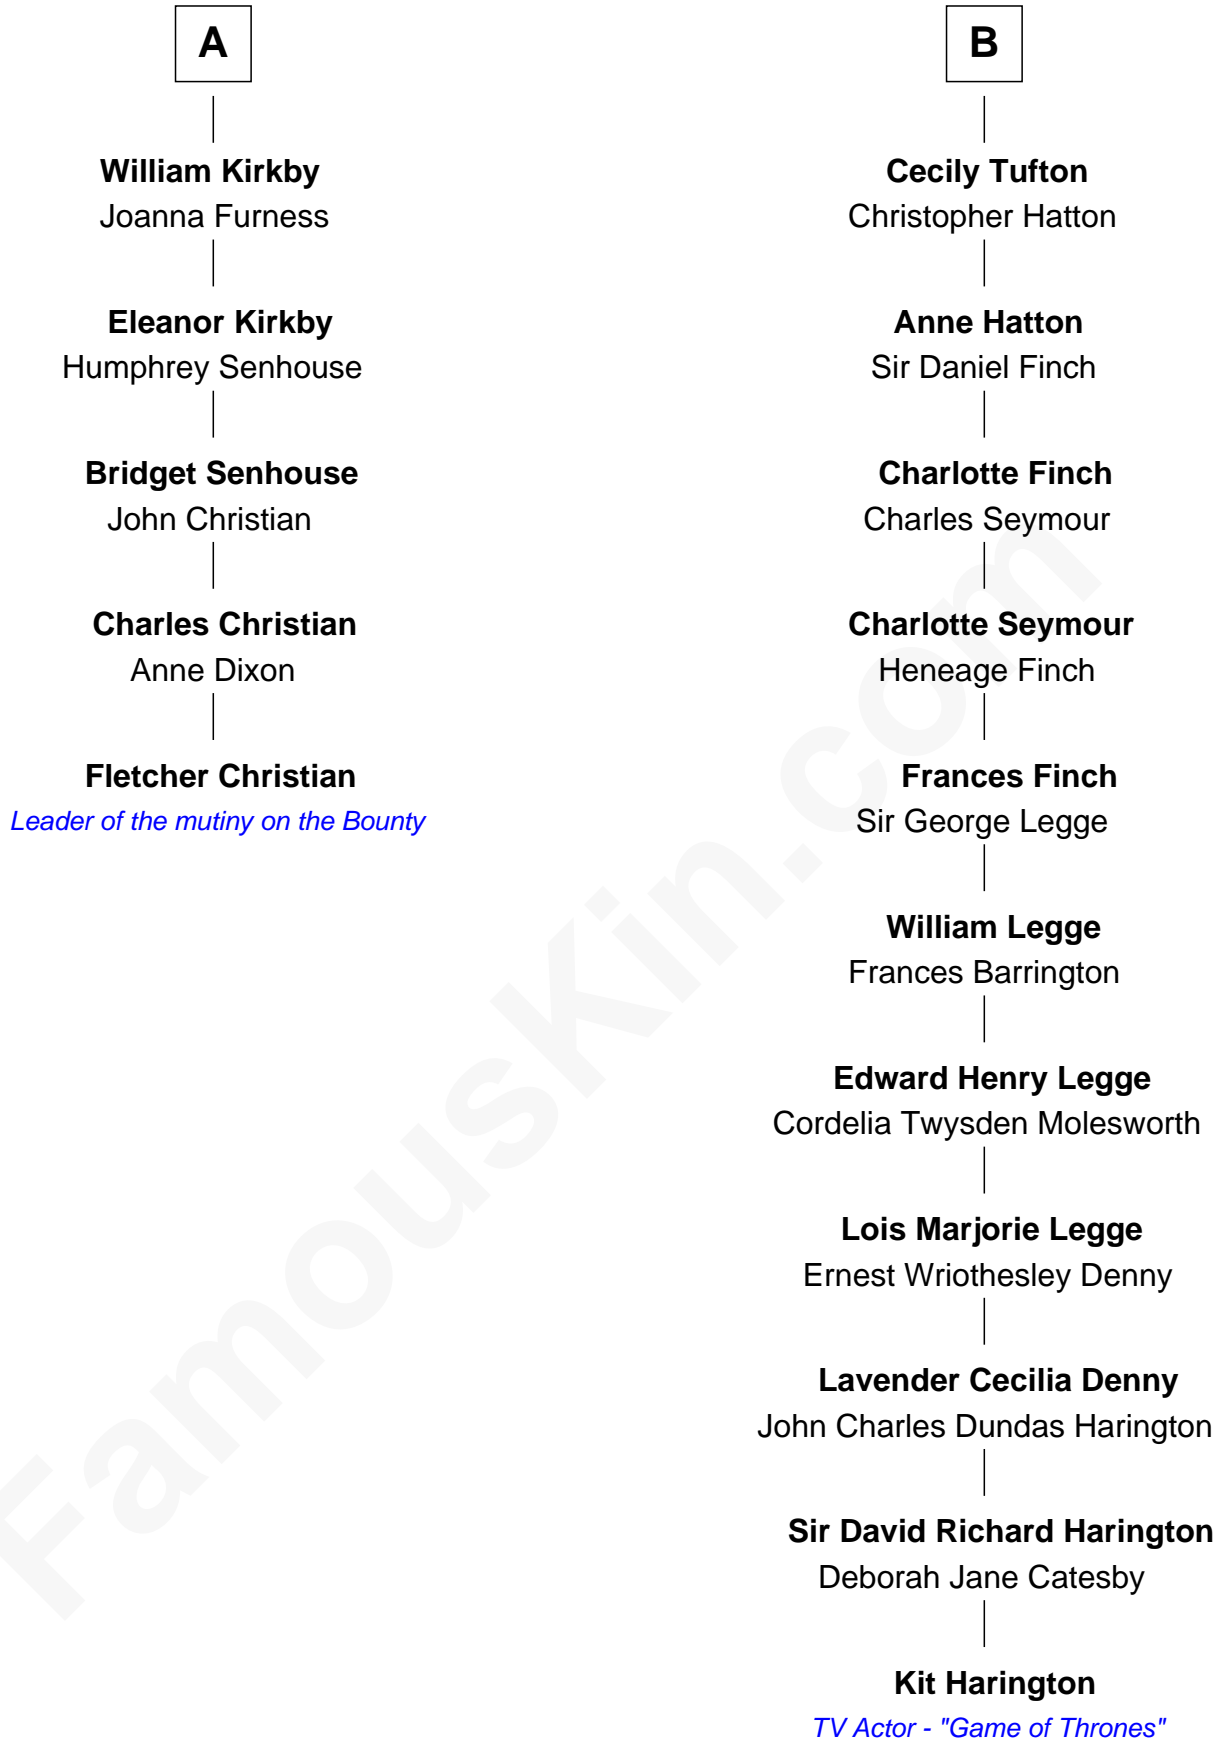

FamousKin.com

Relationship Chart of Fletcher Christian

Leader of the mutiny on the Bounty

11th cousin 6 times removed of

Kit Harington

TV Actor - "Game of Thrones"

Kit Harington photo by [Gage Skidmore](#) [\(CC BY-SA 2.0\)](#)