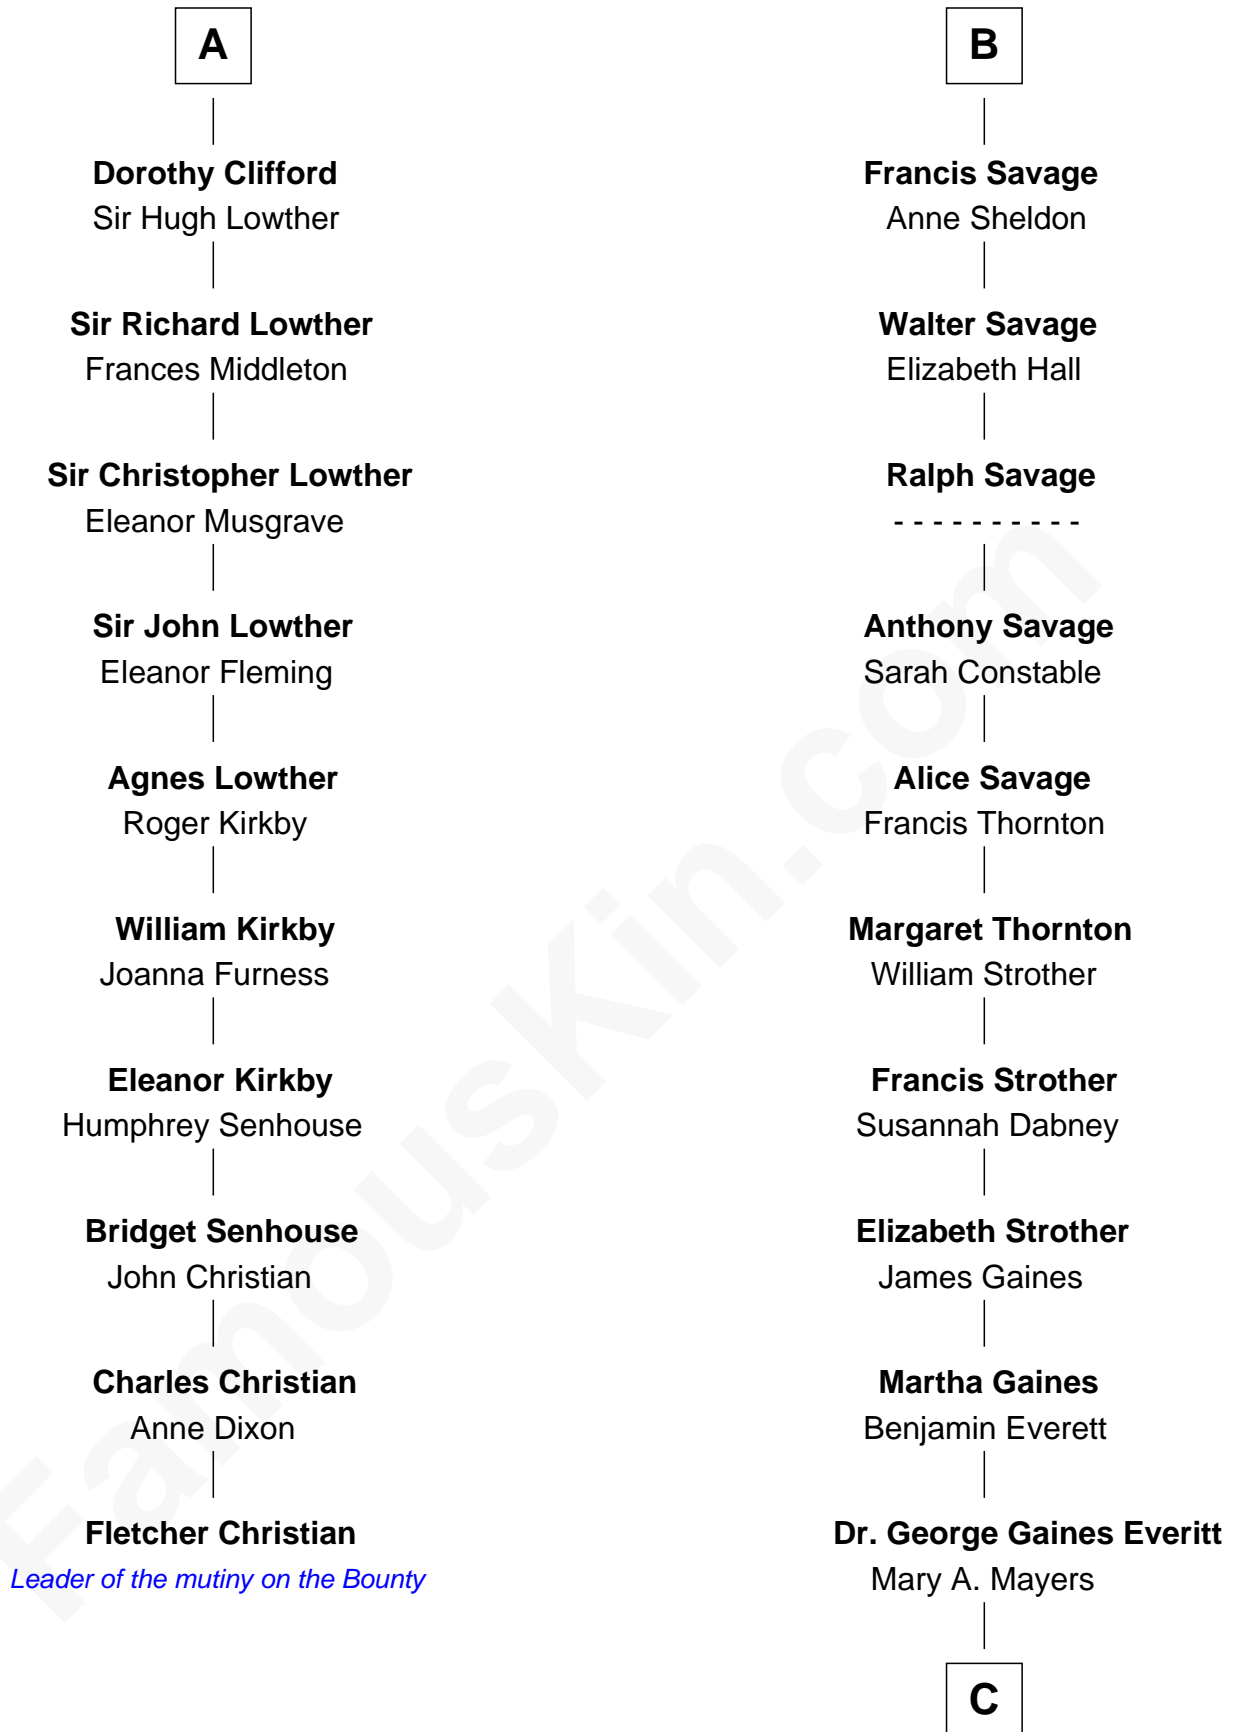

FamousKin.com

Relationship Chart of Fletcher Christian

Leader of the mutiny on the Bounty

16th cousin 4 times removed of

William H. Macy

TV and Movie Actor

Henry Plantagenet

Maud de Chaworth

Sir John Savage

Sir Christopher Savage

Anne Stanley

Sir Christopher Savage

Anne Lygon

B

C

—
Horace Benjamin Everitt