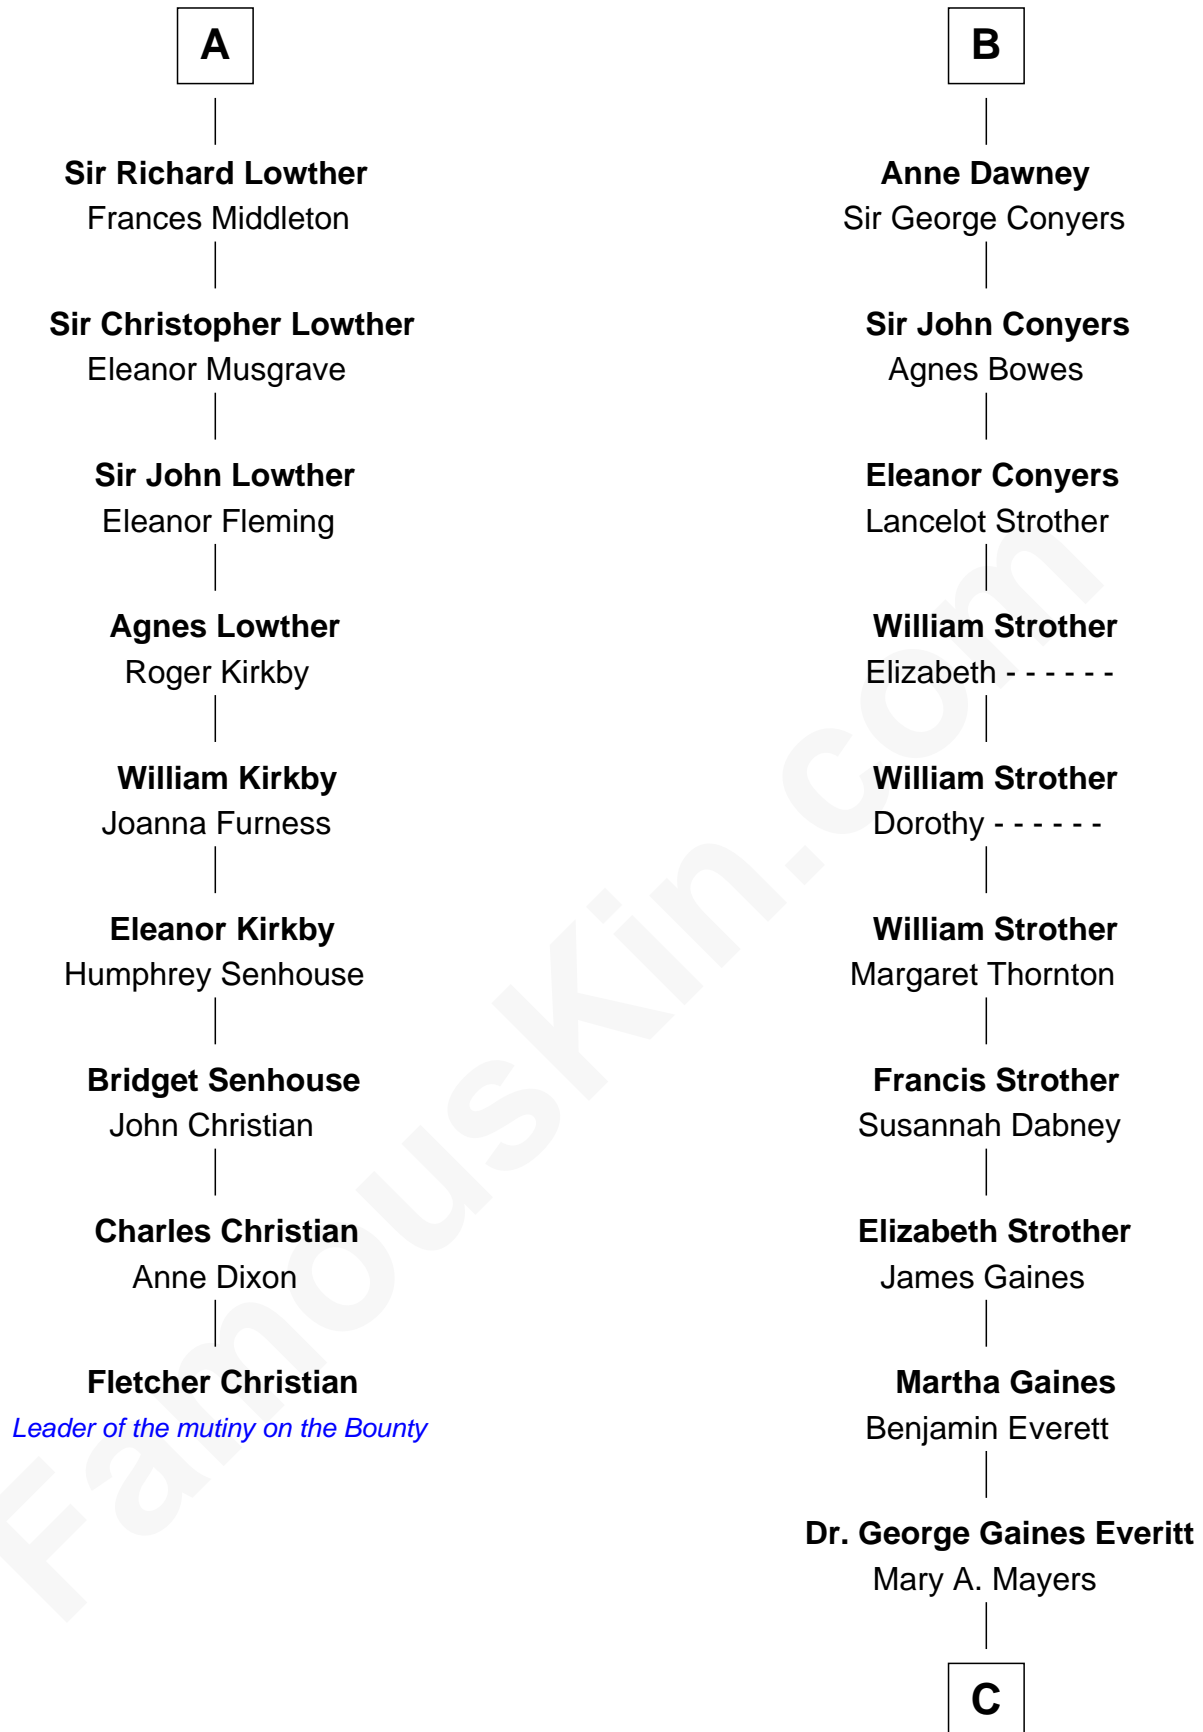

## Relationship Chart of Fletcher Christian

Leader of the mutiny on the Bounty

15th cousin 5 times removed of

**William H. Macy**  
TV and Movie Actor

**Ralph de Stafford**

*with wife*  
Margaret de Audley

**Philippe Neville**  
Sir Thomas Dacre

**Sir Humphrey Stafford**  
Elizabeth Burdet

**Joan Dacre**  
Thomas Clifford

**Sir Humphrey Stafford**  
Eleanor Aylesbury

**John Clifford**  
Margaret Bromflete

**Humphrey Stafford**  
Katherine Fray

**Henry Clifford**  
Florence Pudsey

**Anne Stafford**  
Sir Richard Neville

**Dorothy Clifford**  
Sir Hugh Lowther

**Dorothy Neville**  
Sir John Dawney

**A**

**B**

**C**

—  
**Horace Benjamin Everitt**

Martha Leticia Roberts

—  
**Mary Lois Everitt**

Clement Overstreet

—  
**Lois Elizabeth Overstreet**

William Hall Macy

—  
**William H. Macy**

*TV and Movie Actor*

FamousKin.com