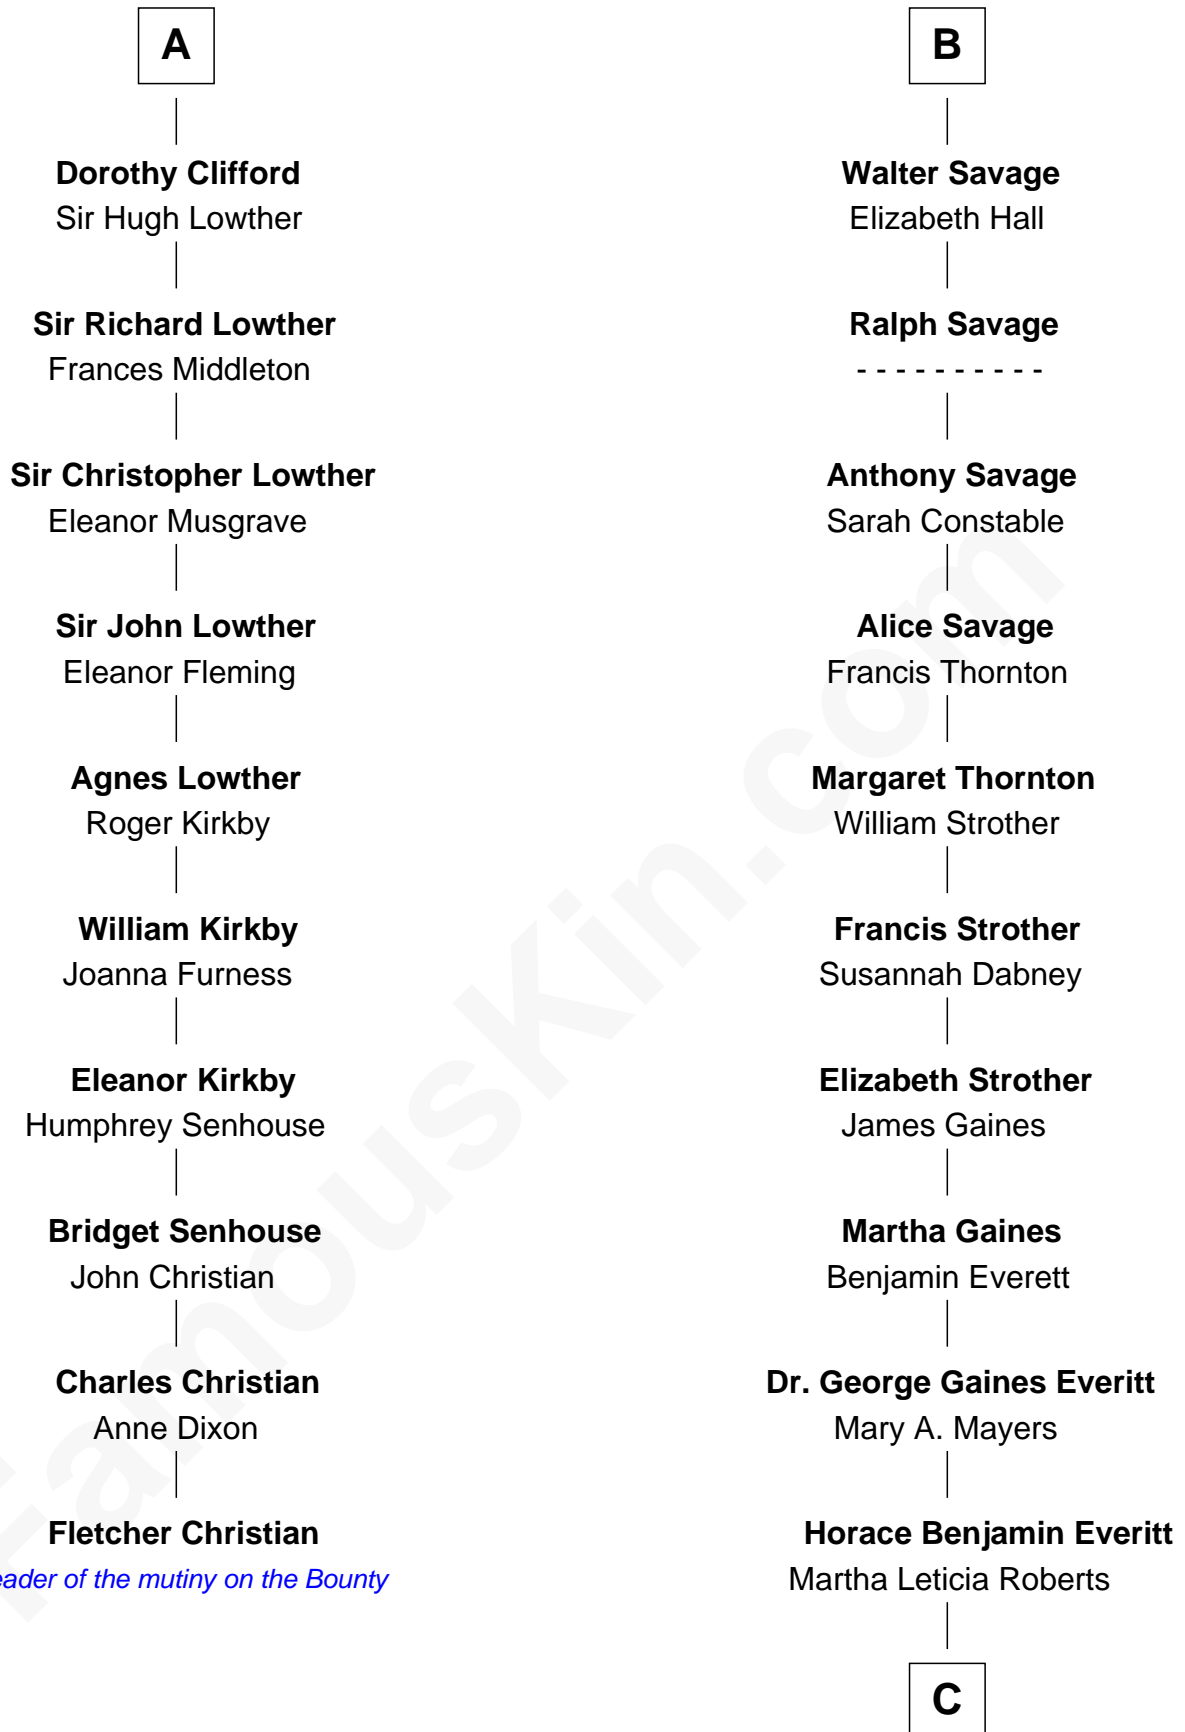

FamousKin.com

Relationship Chart of Fletcher Christian

Leader of the mutiny on the Bounty

16th cousin 3 times removed of

William H. Macy
TV and Movie Actor

C

Mary Lois Everitt
Clement Overstreet

Lois Elizabeth Overstreet
William Hall Macy