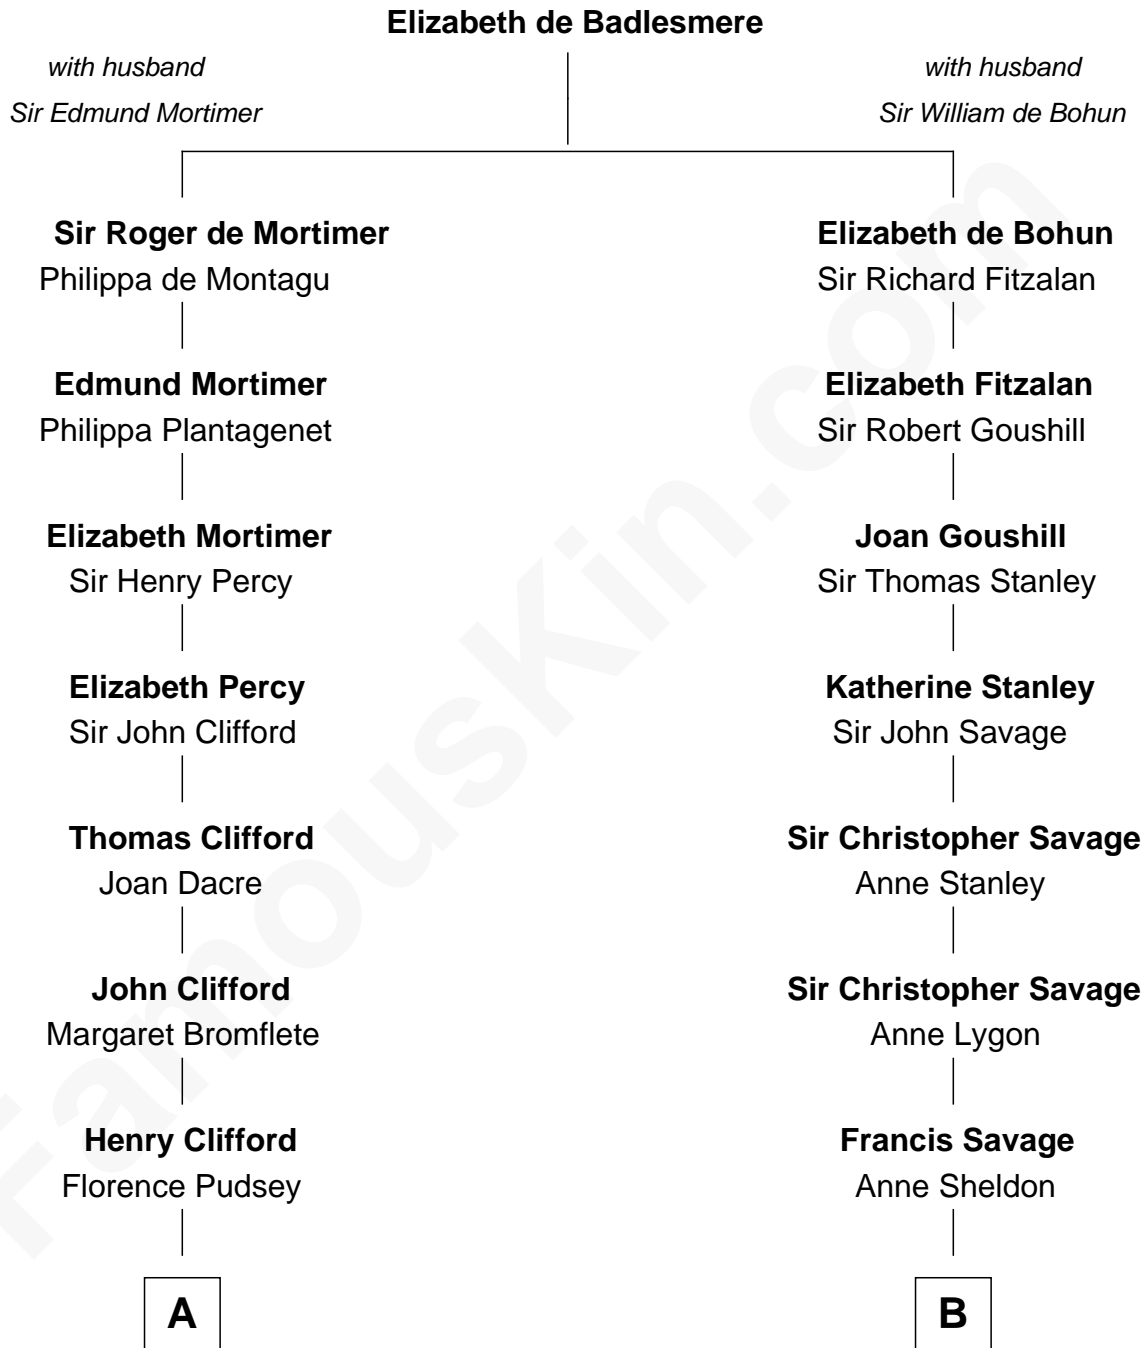

FamousKin.com

Relationship Chart of Fletcher Christian

Leader of the mutiny on the Bounty

16th cousin 3 times removed of

William H. Macy
TV and Movie Actor

C

Mary Lois Everitt
Clement Overstreet

Lois Elizabeth Overstreet
William Hall Macy