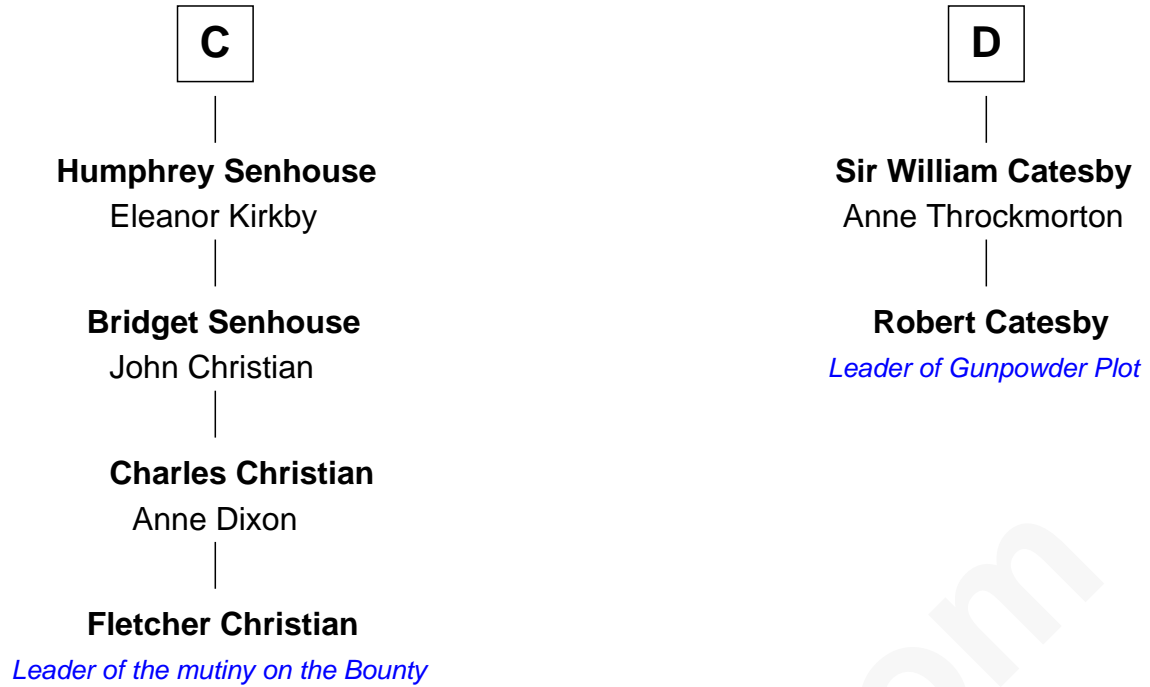

## Relationship Chart of Fletcher Christian

Leader of the mutiny on the Bounty

18th cousin 2 times removed of

**Robert Catesby**

Leader of Gunpowder Plot

FamousKin.com