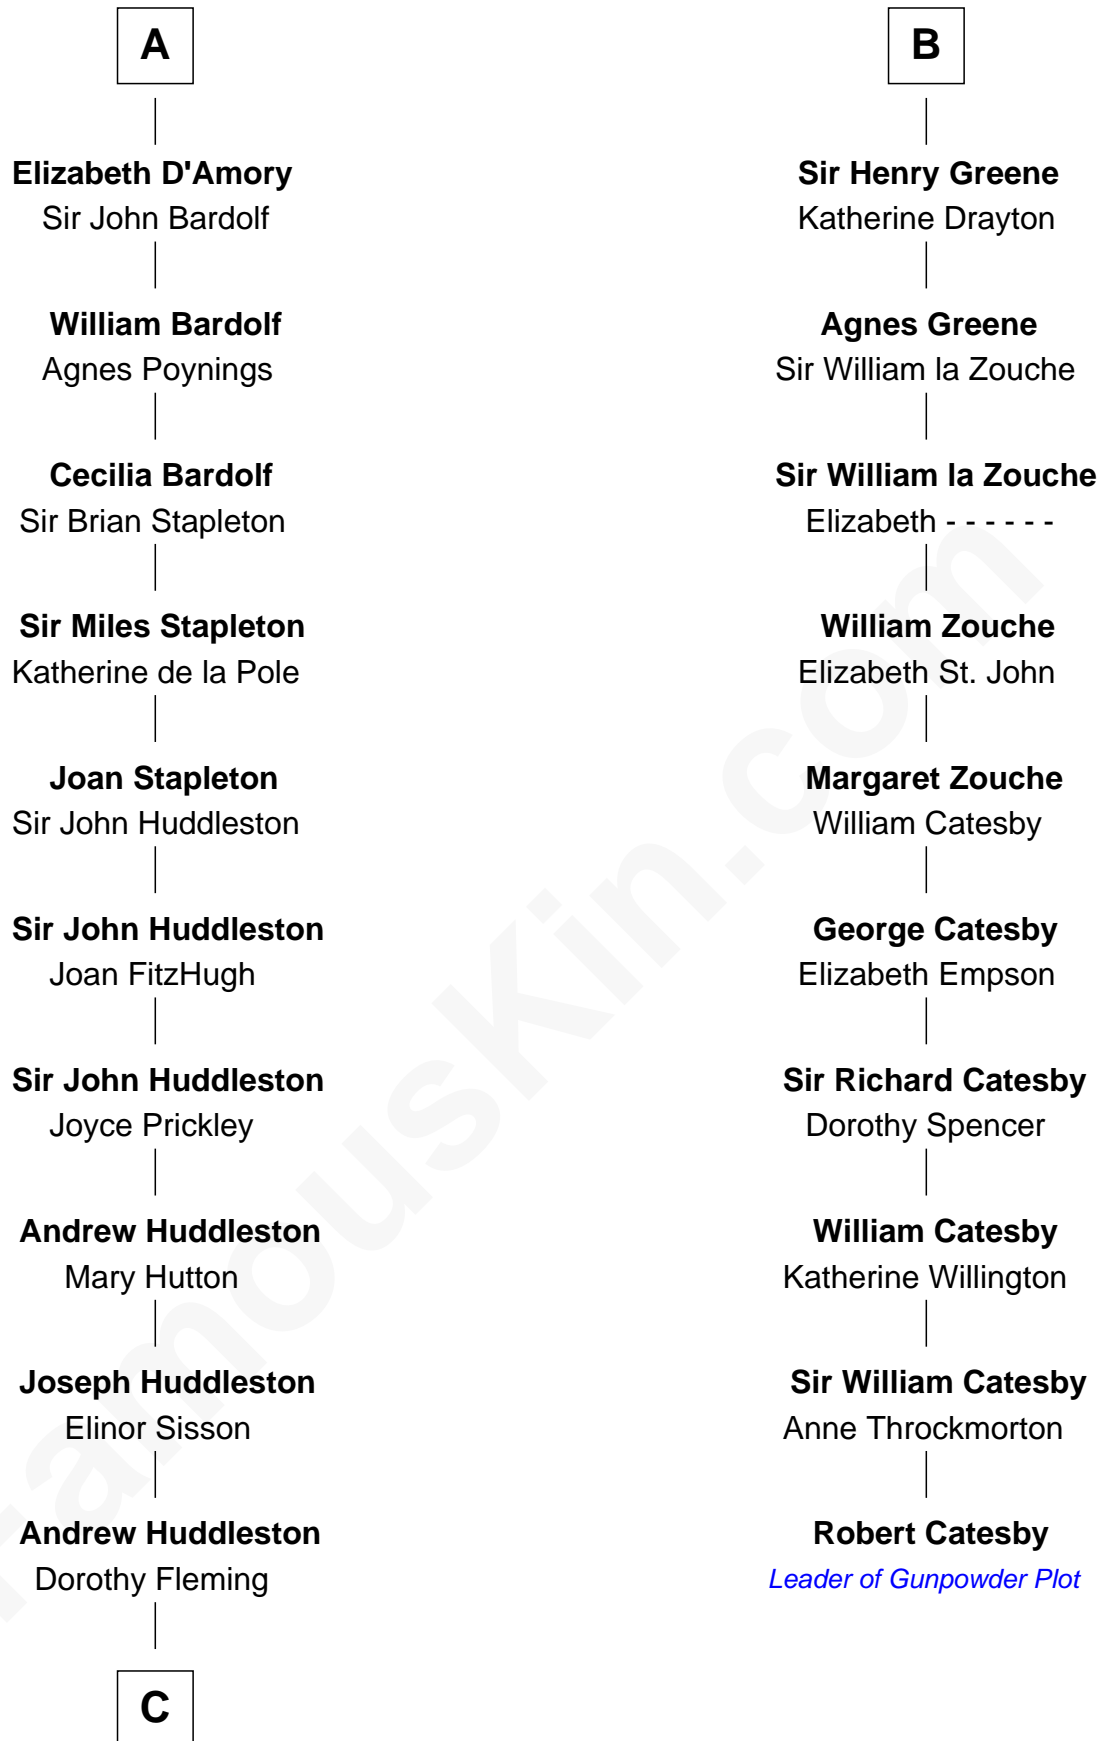

## Relationship Chart of Fletcher Christian

Leader of the mutiny on the Bounty

16th cousin 5 times removed of

**Robert Catesby**

Leader of Gunpowder Plot

**Mitchertach O'Toole**  
Cacht Inion Loigsig O'Morda

**C**

—  
**Mary Huddleston**

John Senhouse

—  
**Humphrey Senhouse**

Eleanor Kirkby

—  
**Bridget Senhouse**

John Christian

—  
**Charles Christian**

Anne Dixon

—  
**Fletcher Christian**

*Leader of the mutiny on the Bounty*

FamousKin.com