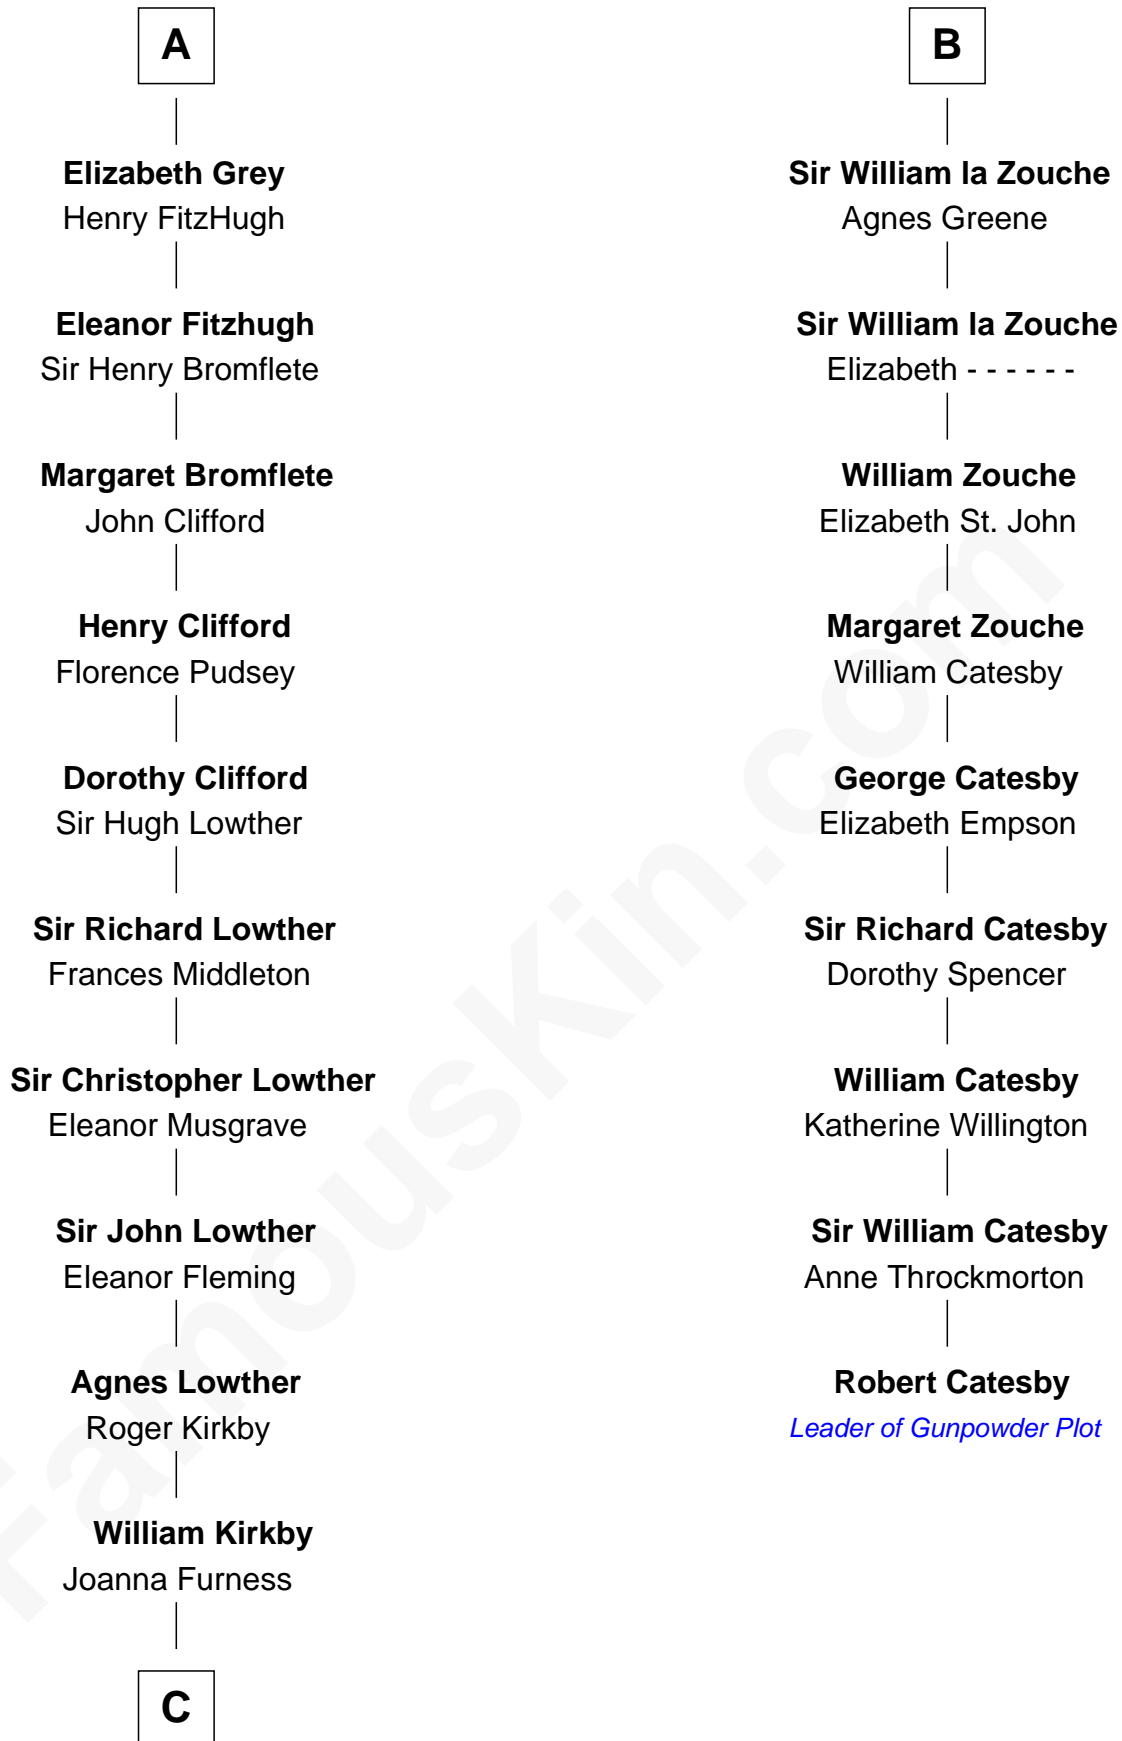

FamousKin.com

Relationship Chart of Fletcher Christian

Leader of the mutiny on the Bounty

15th cousin 5 times removed of

Robert Catesby

Leader of Gunpowder Plot

C

—
Eleanor Kirkby
Humphrey Senhouse

—
Bridget Senhouse
John Christian

—
Charles Christian
Anne Dixon

—
Fletcher Christian
Leader of the mutiny on the Bounty

FamousKin.com