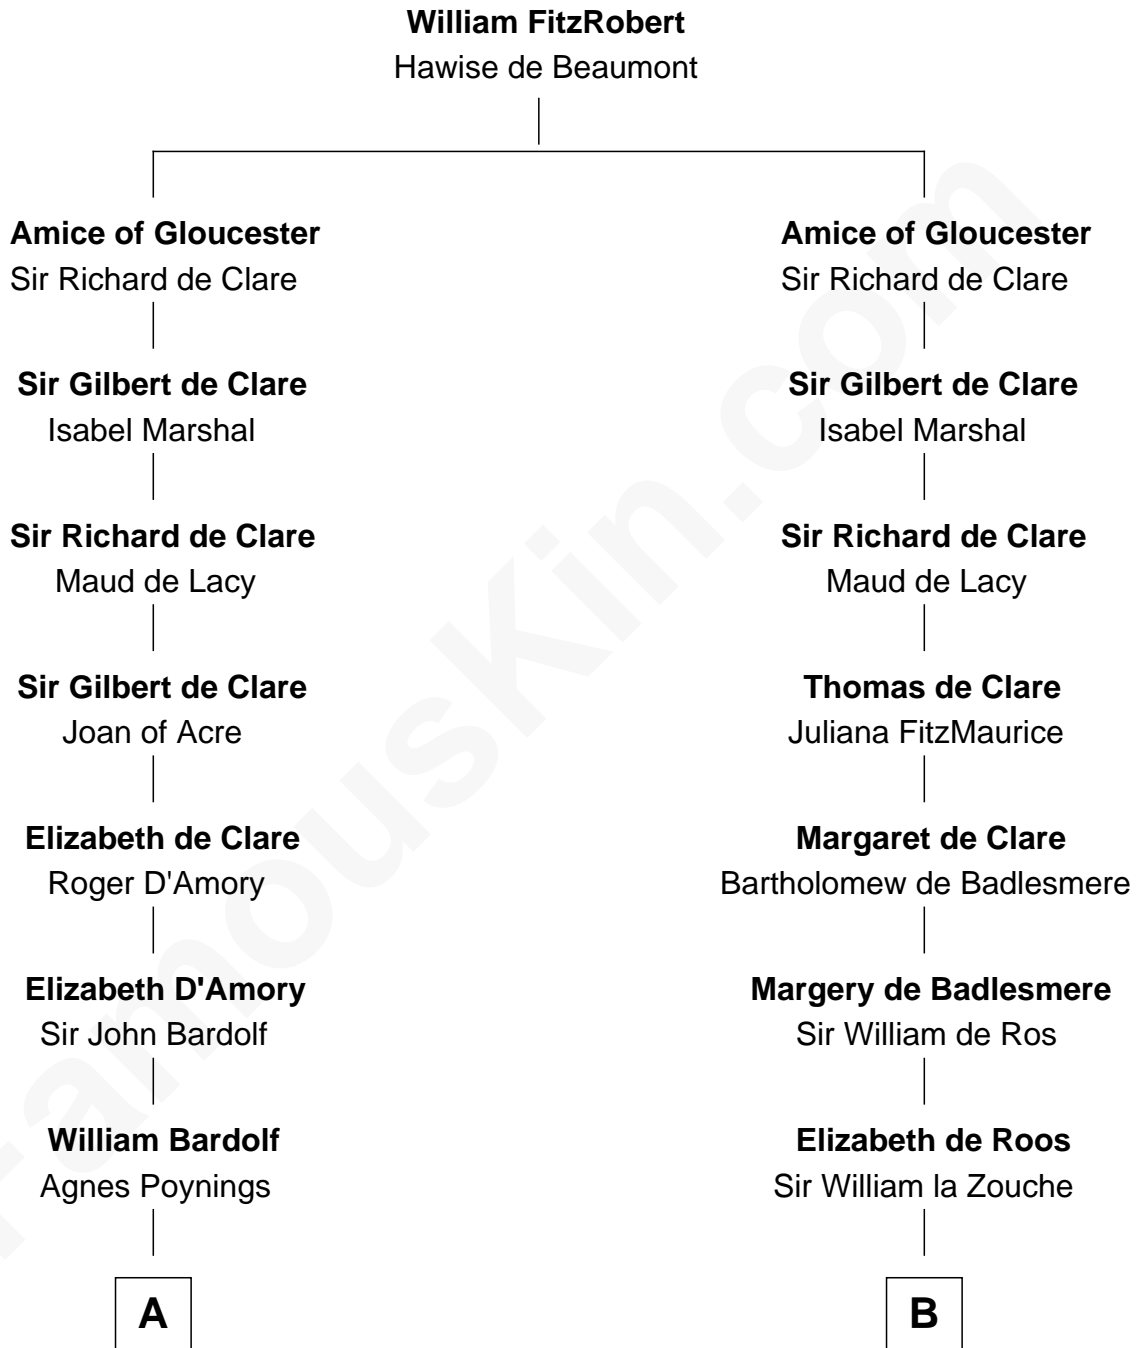

FamousKin.com

Relationship Chart of Fletcher Christian

Leader of the mutiny on the Bounty

15th cousin 4 times removed of

Robert Catesby

Leader of Gunpowder Plot

C

—
Bridget Senhouse

John Christian

—
Charles Christian

Anne Dixon

—
Fletcher Christian

Leader of the mutiny on the Bounty

FamousKin.com