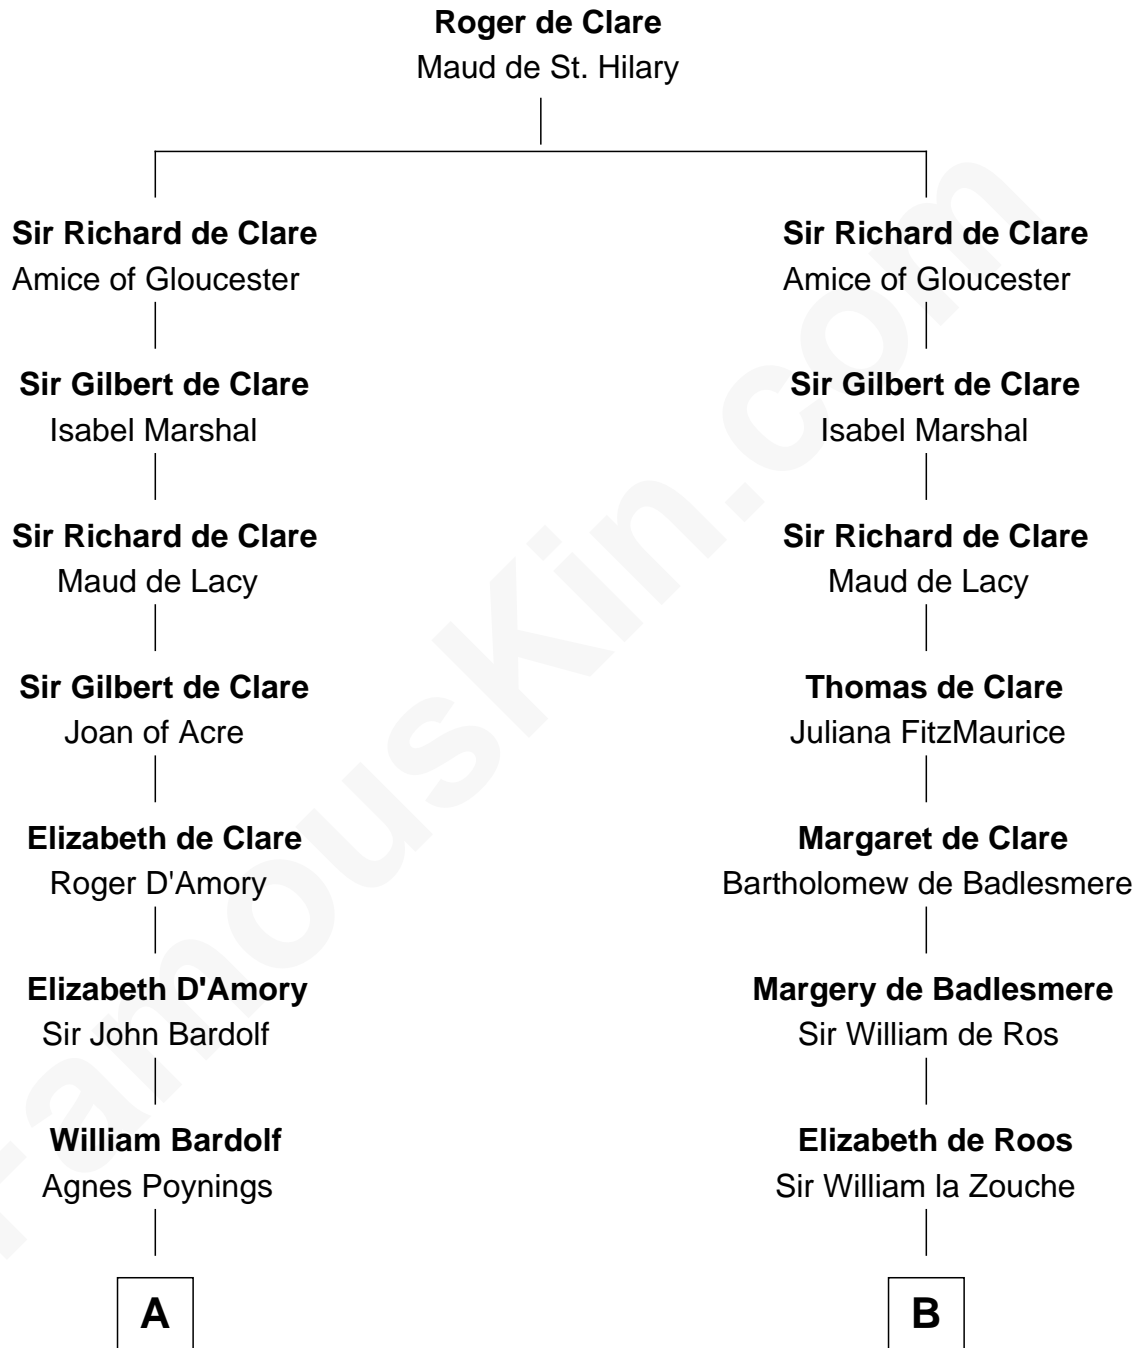

FamousKin.com

Relationship Chart of Fletcher Christian

Leader of the mutiny on the Bounty

15th cousin 4 times removed of

Robert Catesby

Leader of Gunpowder Plot

C

—
Bridget Senhouse

John Christian

—
Charles Christian

Anne Dixon

—
Fletcher Christian

Leader of the mutiny on the Bounty

FamousKin.com