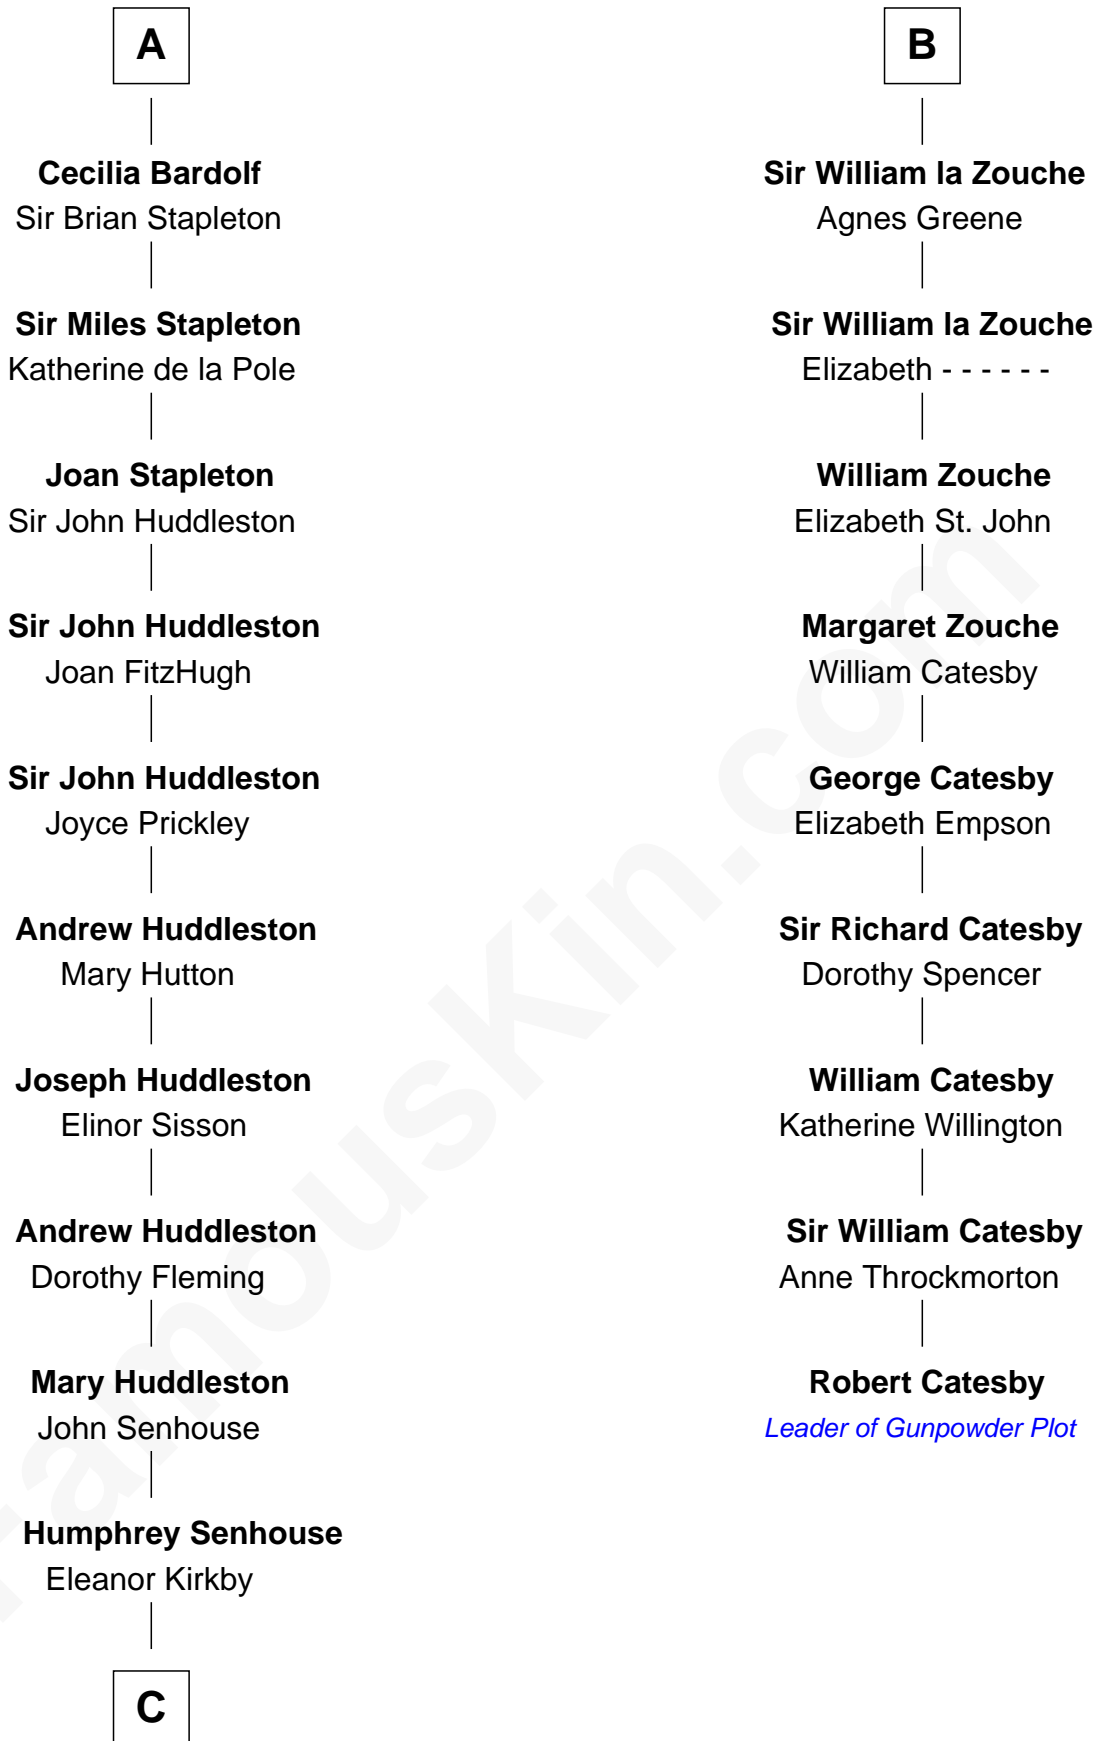

FamousKin.com

Relationship Chart of Fletcher Christian

Leader of the mutiny on the Bounty

15th cousin 4 times removed of

Robert Catesby

Leader of Gunpowder Plot

C

—
Bridget Senhouse

John Christian

—
Charles Christian

Anne Dixon

—
Fletcher Christian

Leader of the mutiny on the Bounty

FamousKin.com