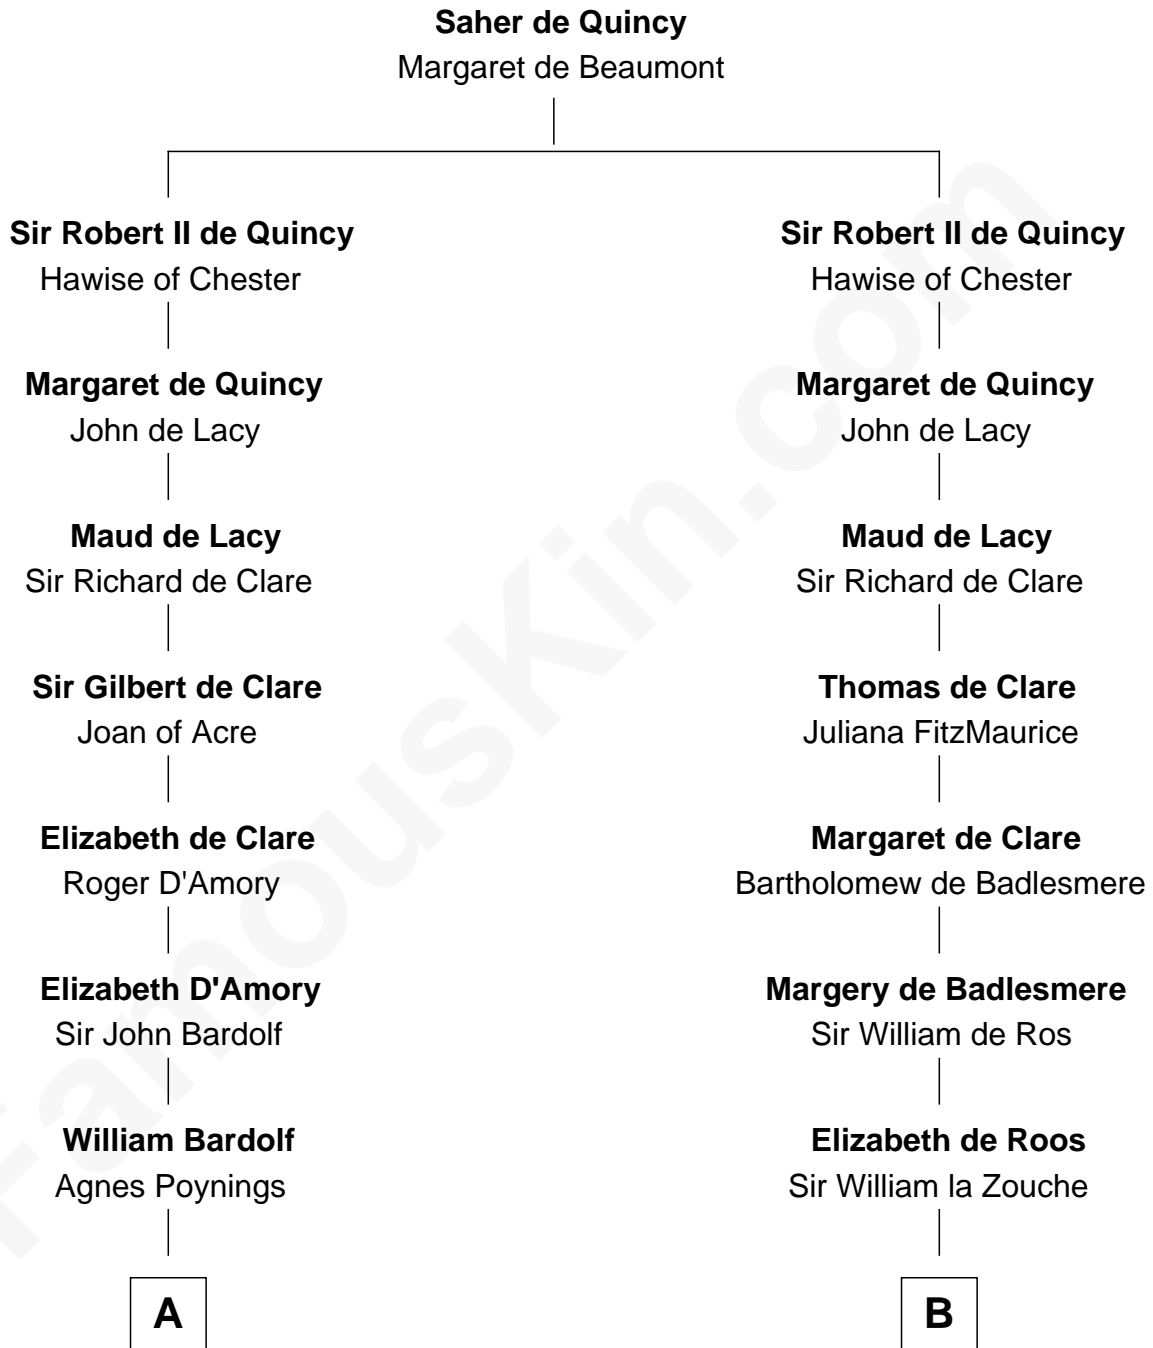

# FamousKin.com

## Relationship Chart of Fletcher Christian

Leader of the mutiny on the Bounty

15th cousin 4 times removed of

**Robert Catesby**

Leader of Gunpowder Plot

**C**

—  
**Bridget Senhouse**

John Christian

—  
**Charles Christian**

Anne Dixon

—  
**Fletcher Christian**

*Leader of the mutiny on the Bounty*

FamousKin.com