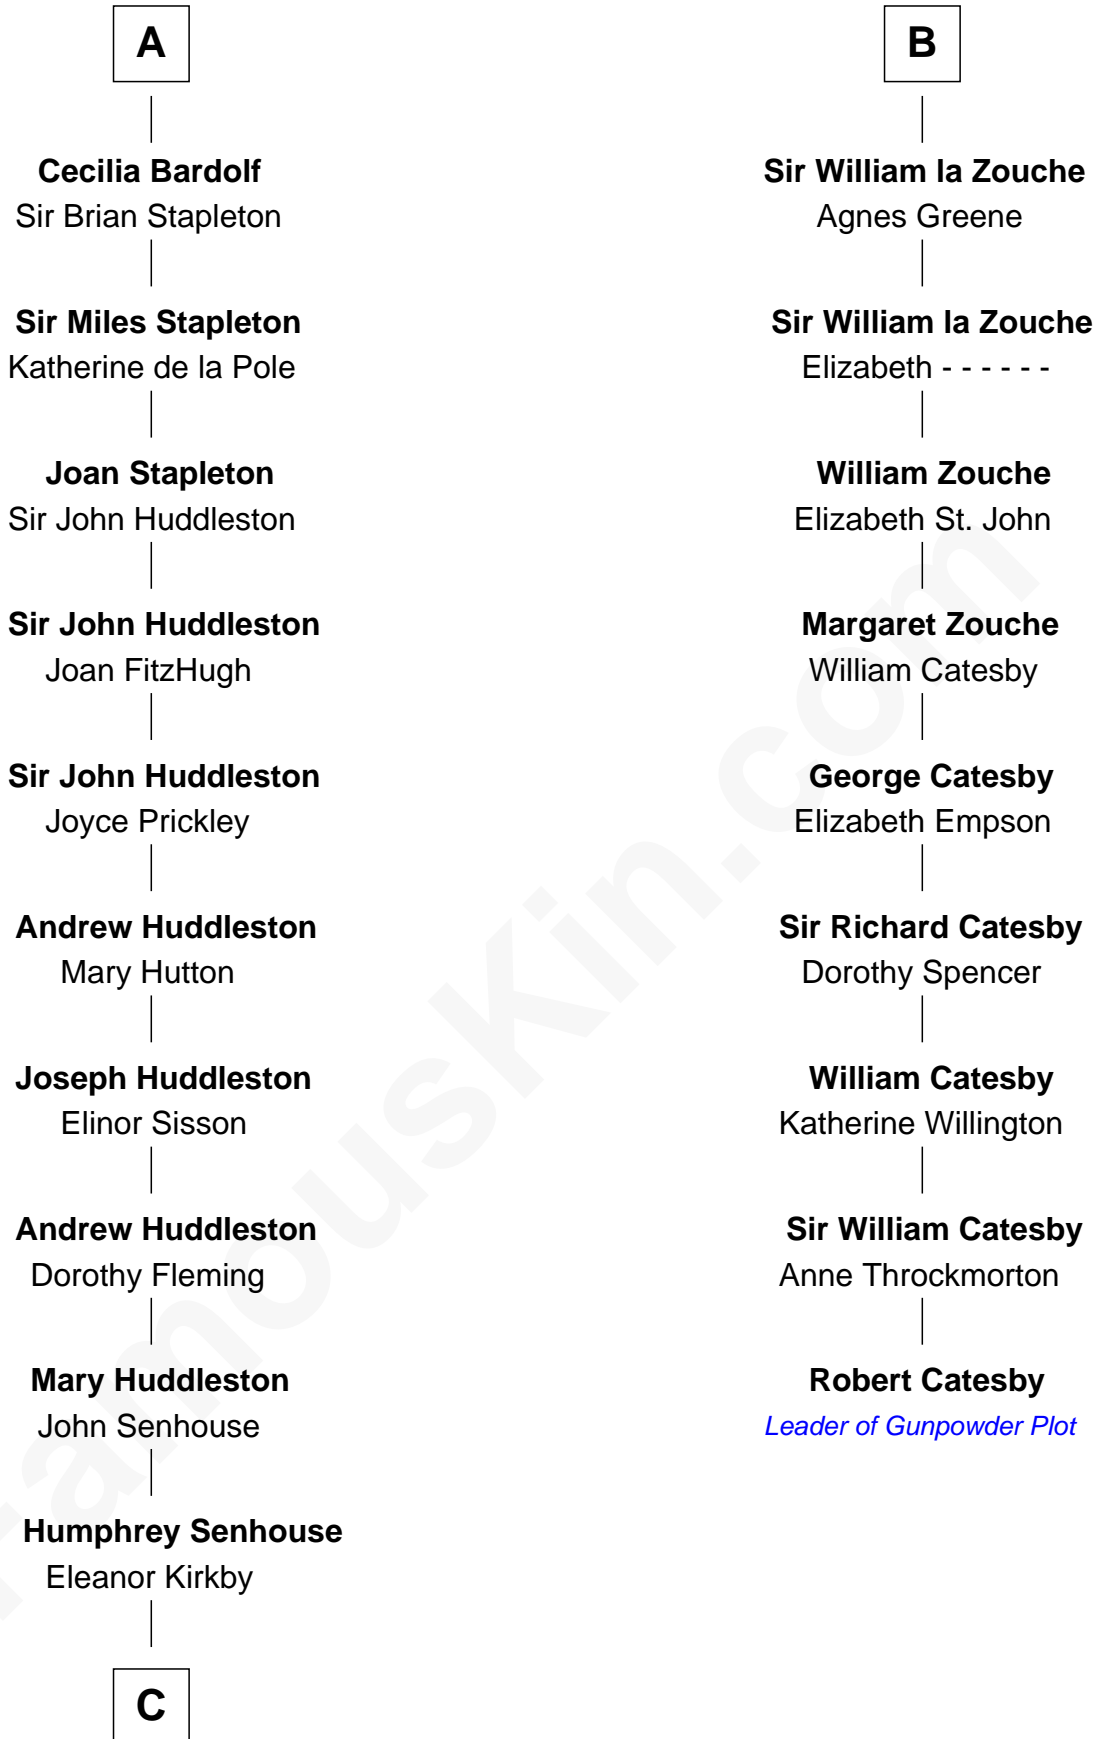

## Relationship Chart of Fletcher Christian

Leader of the mutiny on the Bounty

15th cousin 4 times removed of

**Robert Catesby**

Leader of Gunpowder Plot

**C**

—  
**Bridget Senhouse**

John Christian

—  
**Charles Christian**

Anne Dixon

—  
**Fletcher Christian**

*Leader of the mutiny on the Bounty*

FamousKin.com