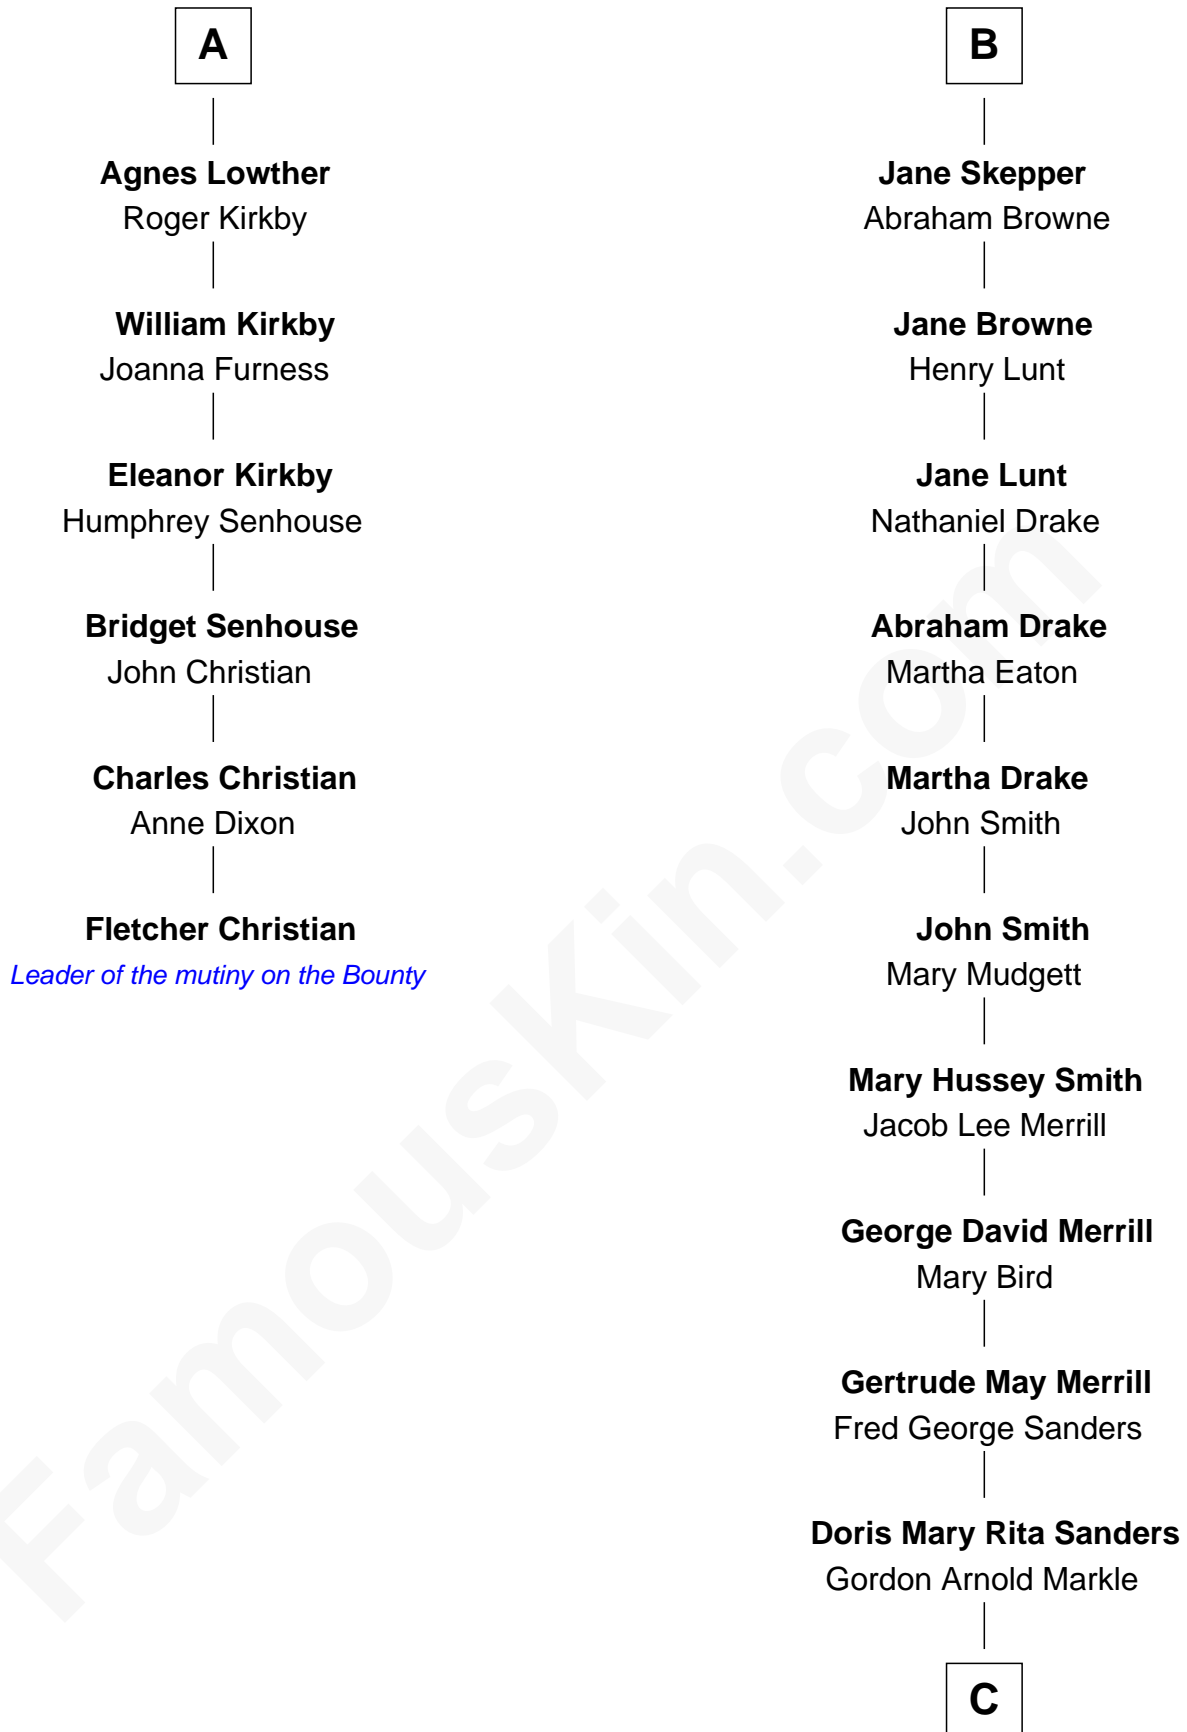

FamousKin.com

Relationship Chart of Fletcher Christian

Leader of the mutiny on the Bounty

12th cousin 6 times removed of

Meghan Markle

Duchess of Sussex, TV Actress

Sir John Clifford

Elizabeth Percy