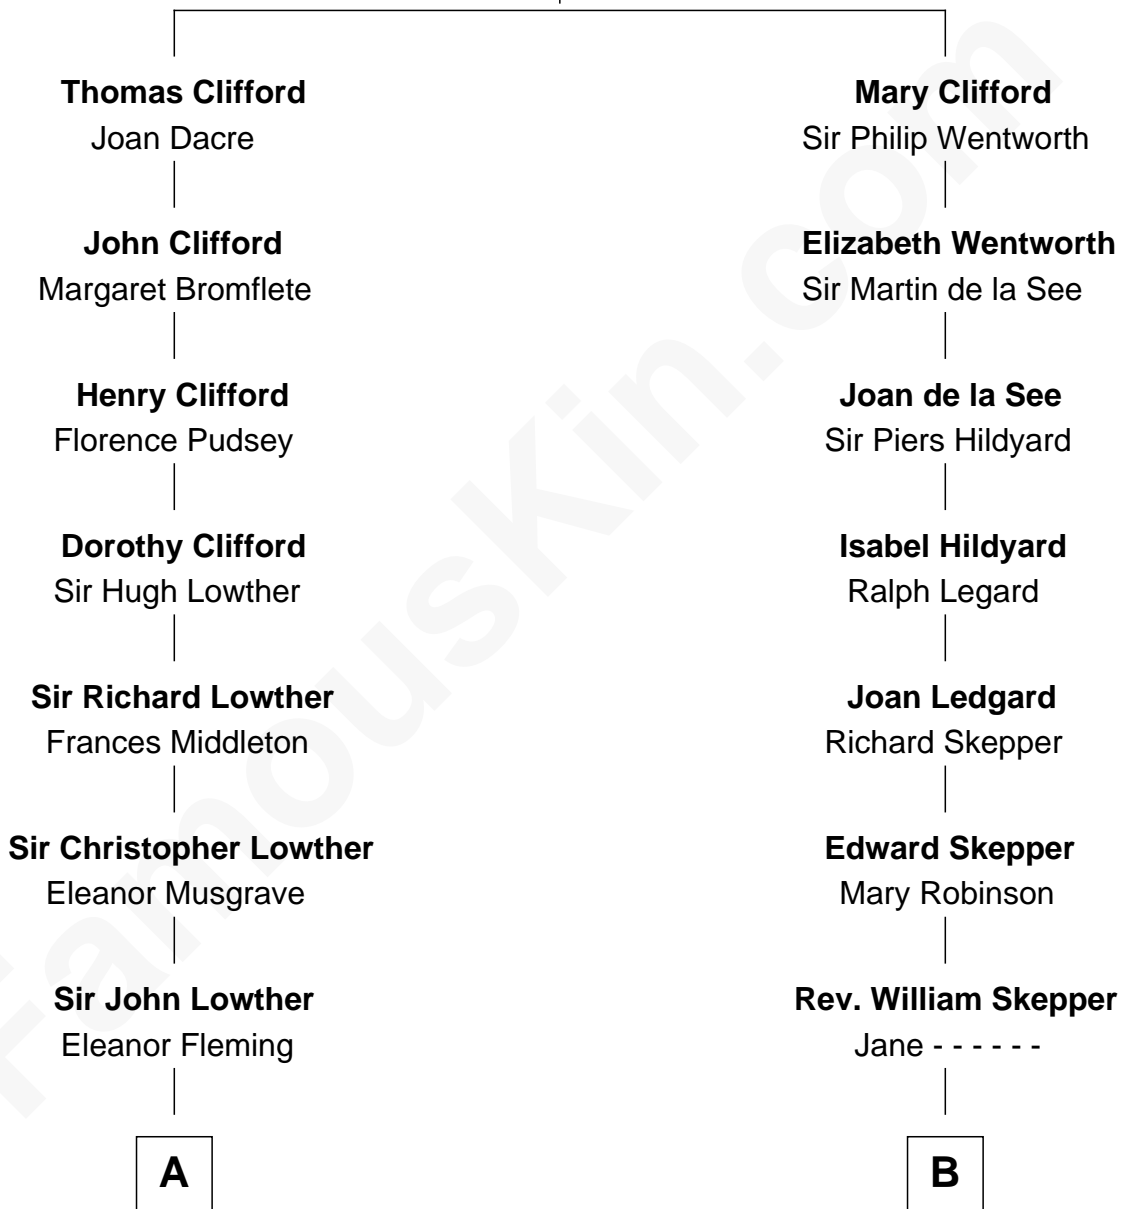

FamousKin.com

Relationship Chart of Fletcher Christian

Leader of the mutiny on the Bounty

12th cousin 6 times removed of

Meghan Markle

Duchess of Sussex, TV Actress

Sir John Clifford

Elizabeth Percy

C

Thomas Wayne Markle

Doria Loyce Ragland

Meghan Markle

Duchess of Sussex, TV Actress

FamousKin.com