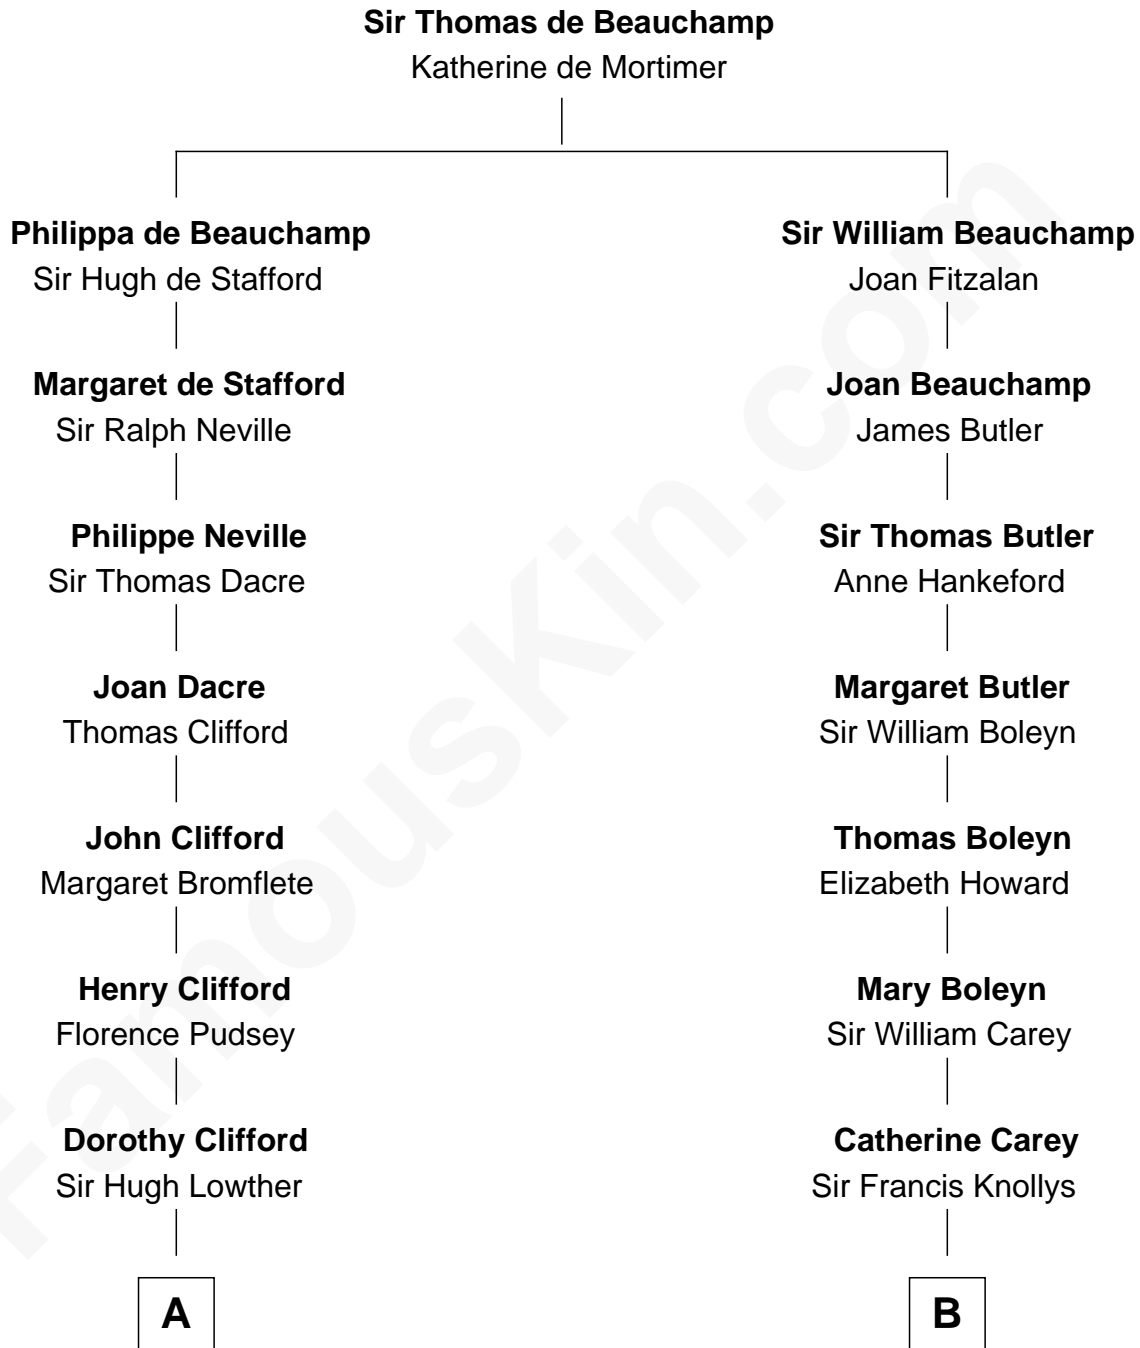

# FamousKin.com

## Relationship Chart of Fletcher Christian

Leader of the mutiny on the Bounty

15th cousin 6 times removed of

**John Cena**

Movie Actor and WWE Pro Wrestler

C

**Charles H. Nichols**

Martha Emma Dix