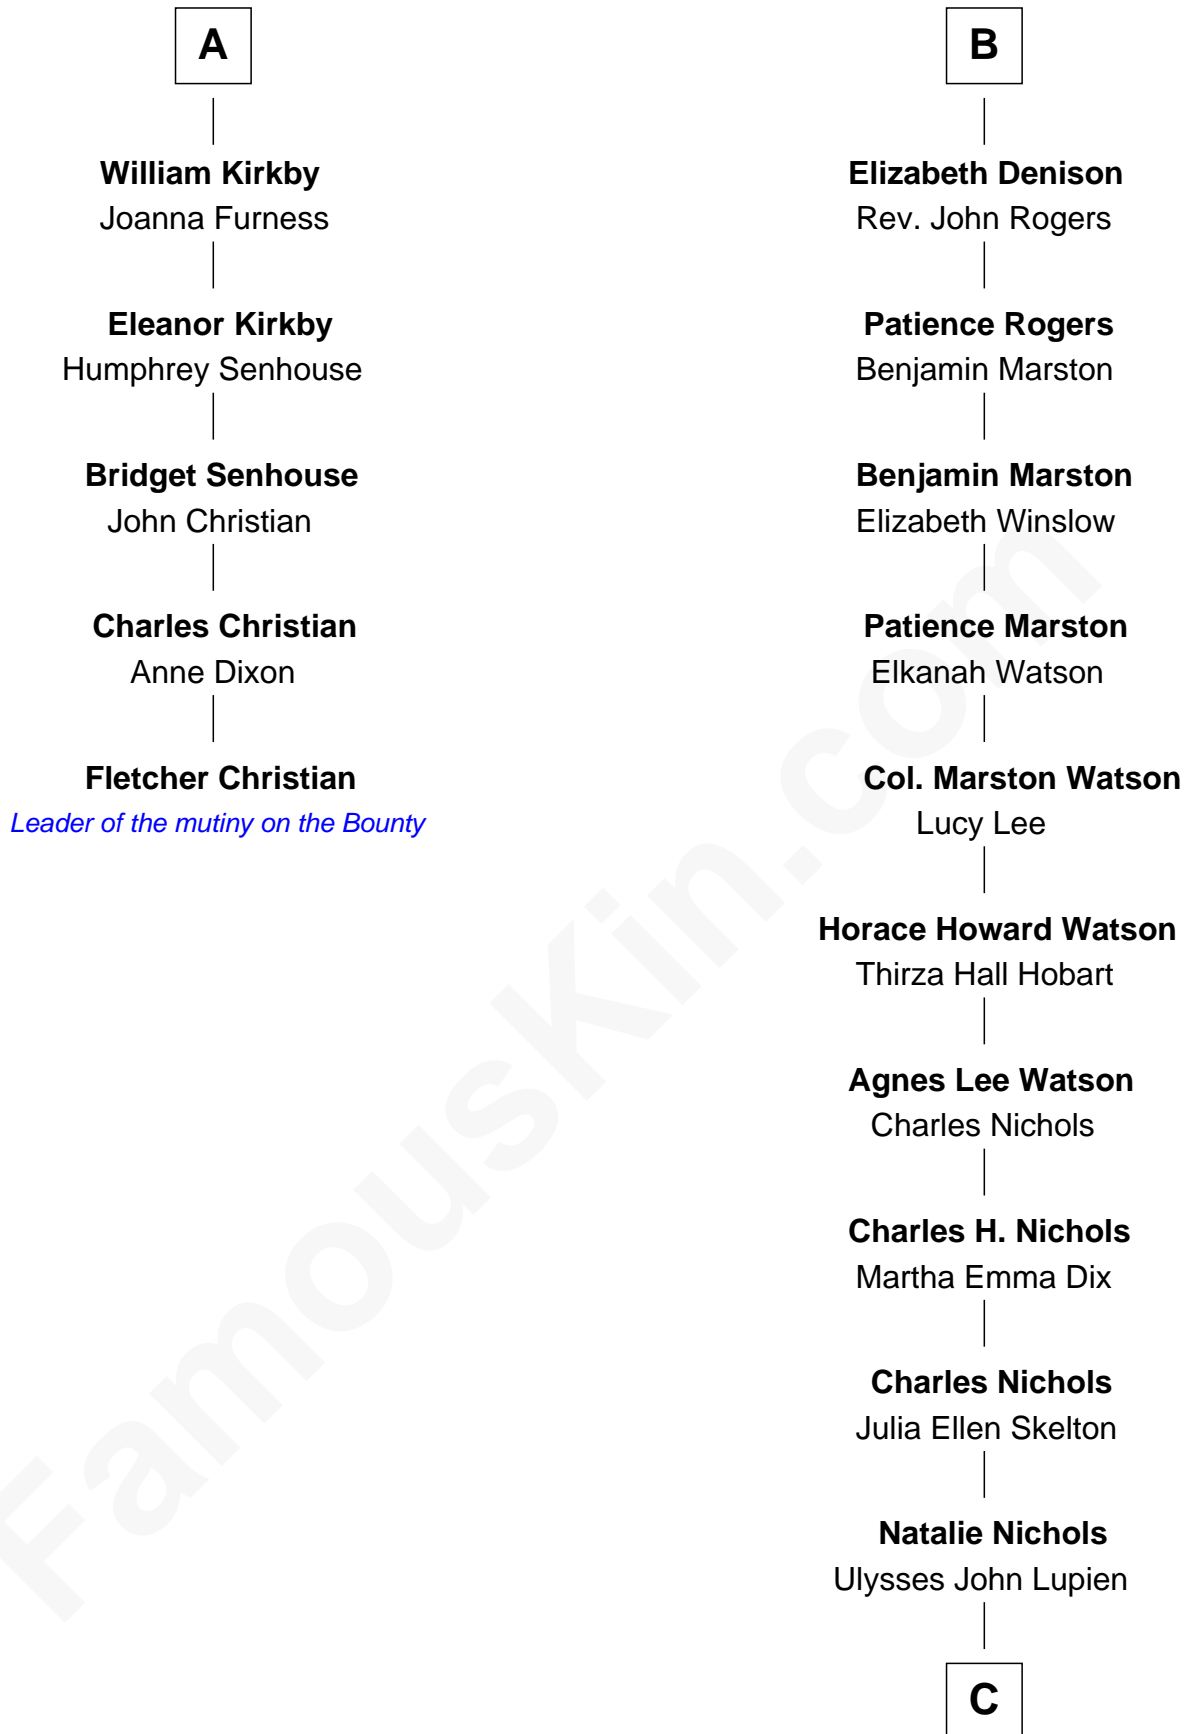

FamousKin.com

Relationship Chart of Fletcher Christian

Leader of the mutiny on the Bounty

11th cousin 7 times removed of

John Cena

Movie Actor and WWE Pro Wrestler

C

Carol Frances Lupien