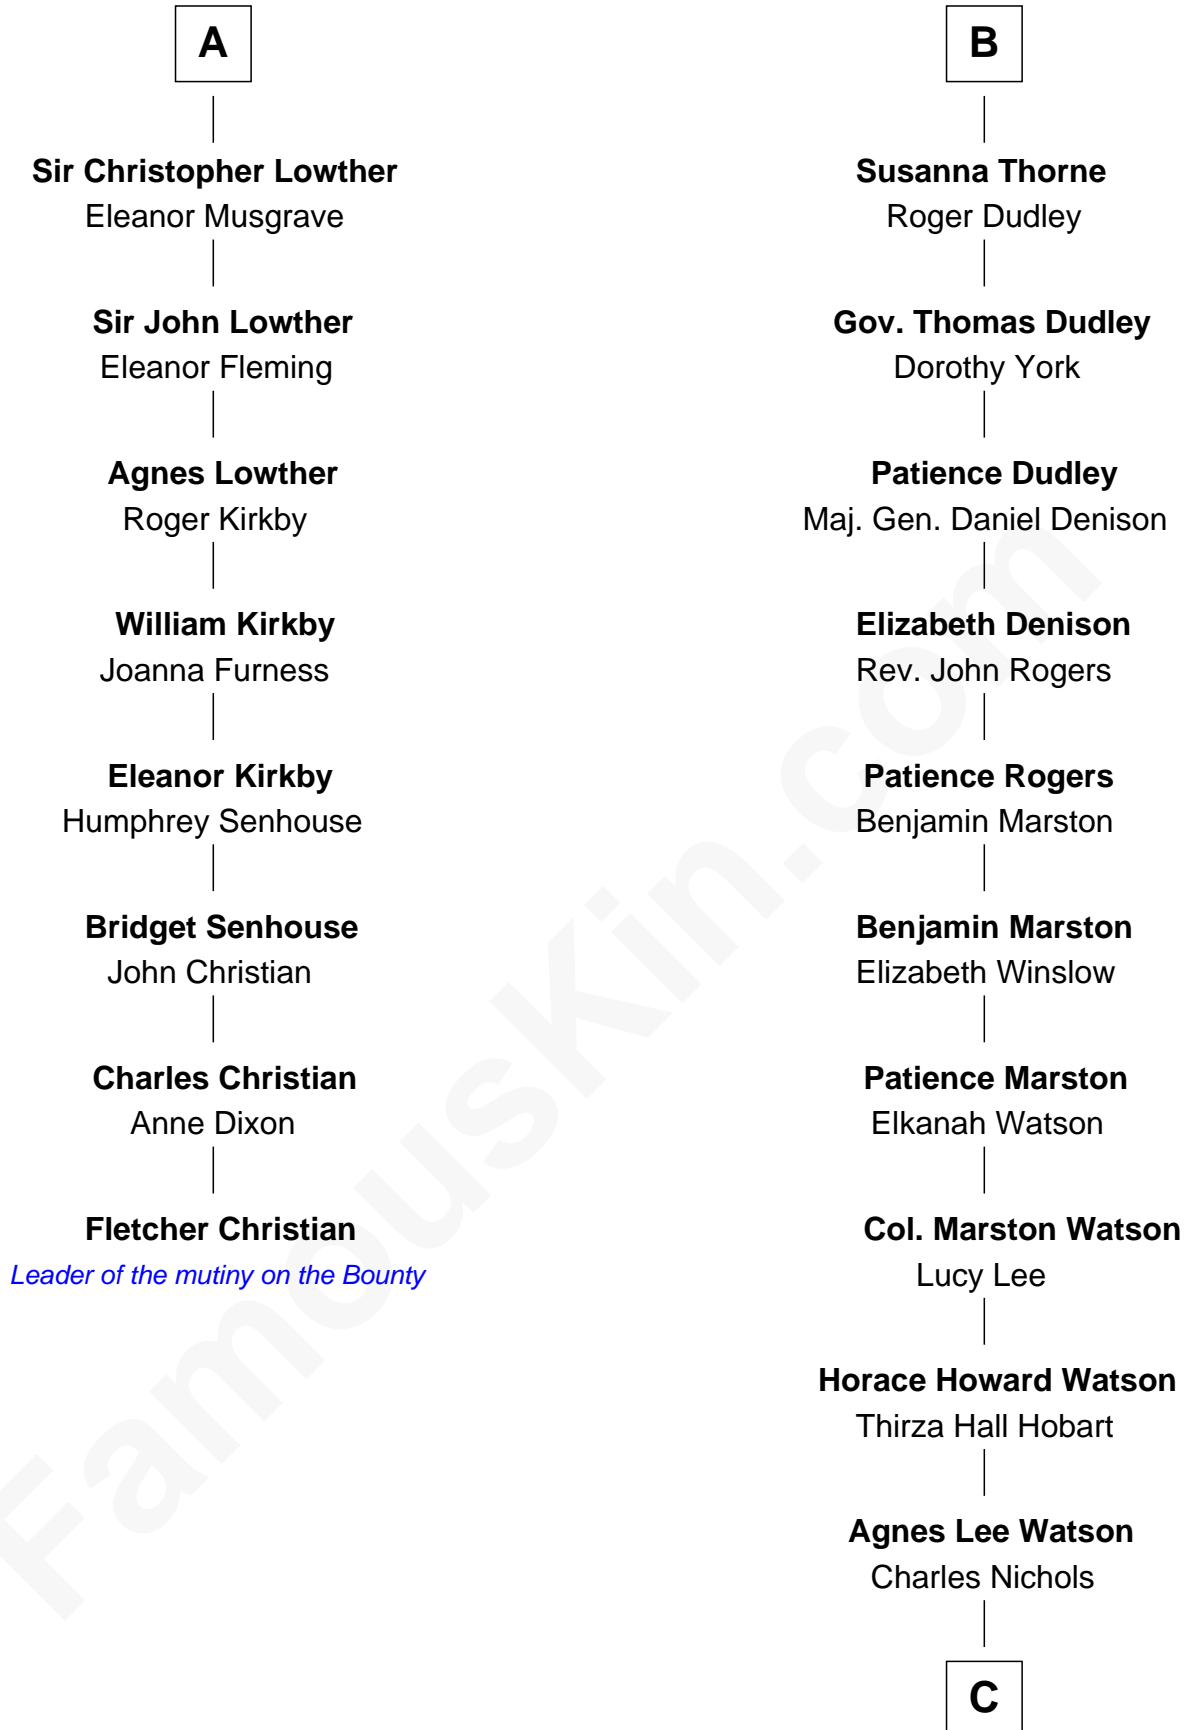

## Relationship Chart of Fletcher Christian

Leader of the mutiny on the Bounty

14th cousin 7 times removed of

**John Cena**

Movie Actor and WWE Pro Wrestler

C

**Charles H. Nichols**

Martha Emma Dix