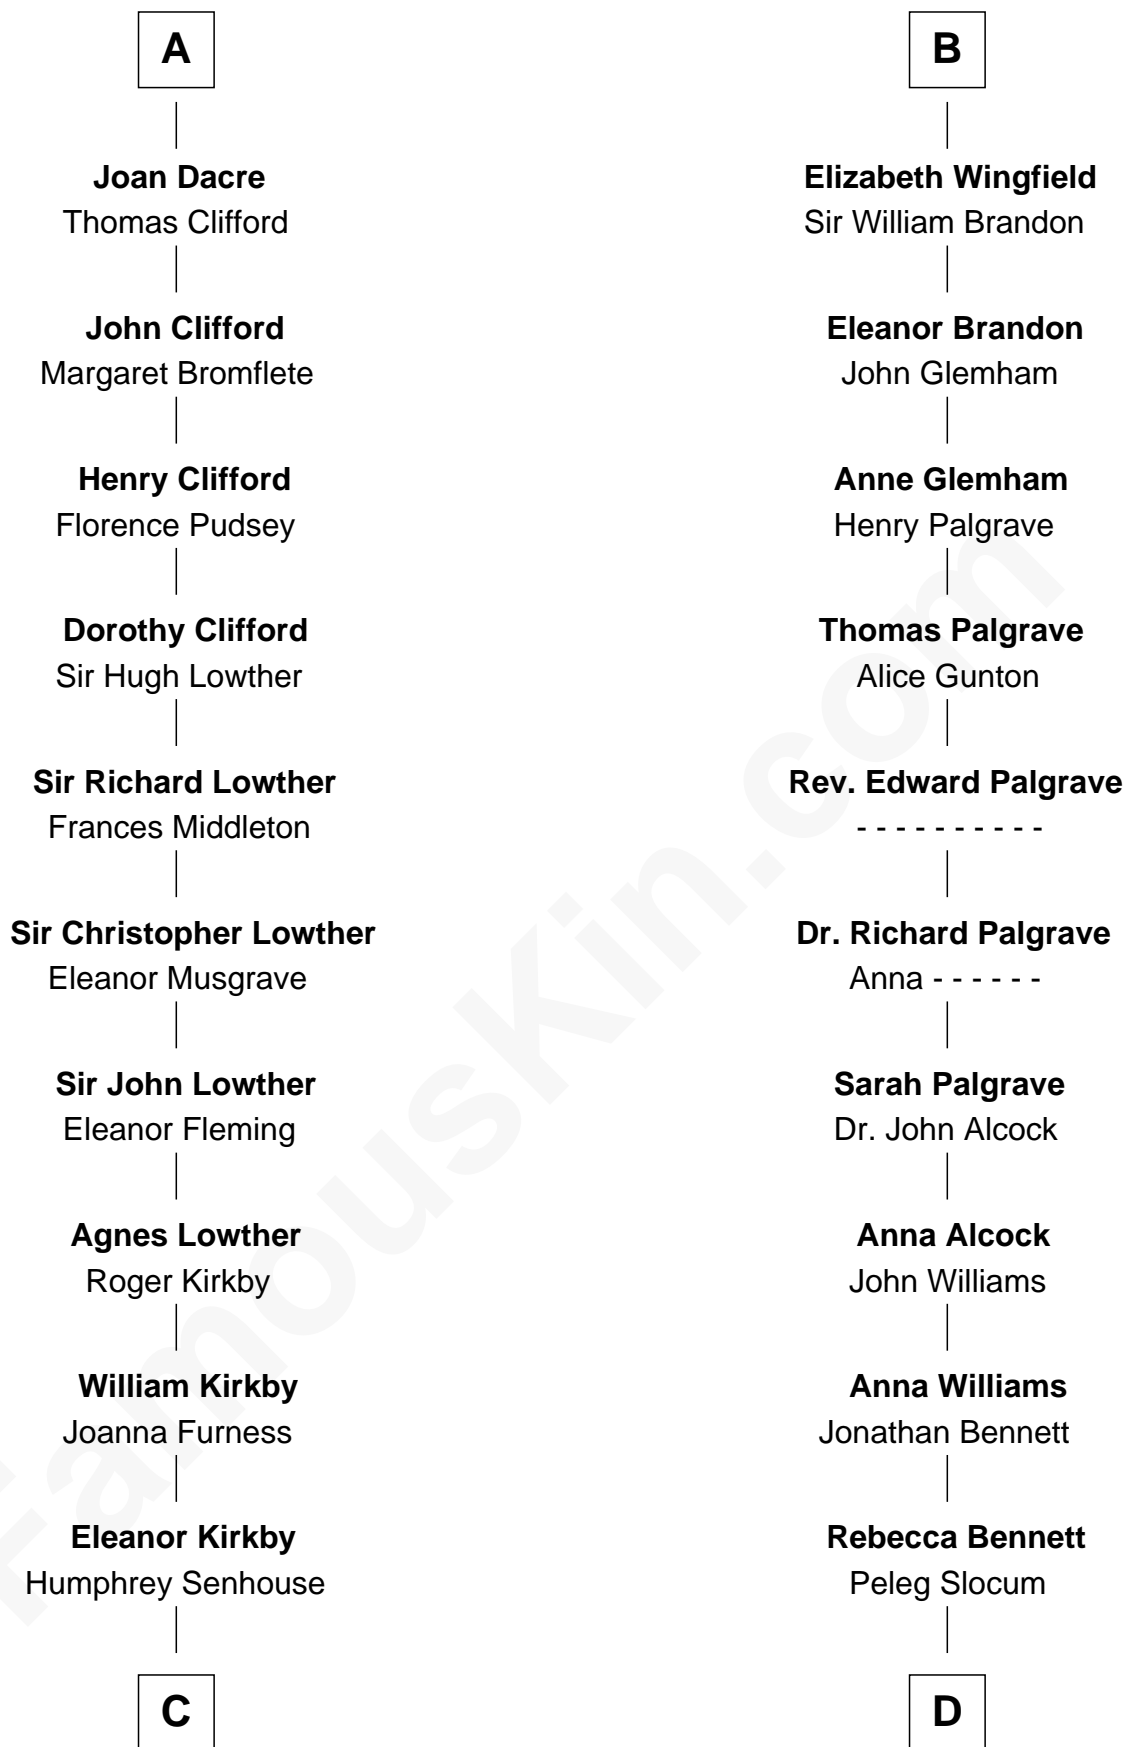

FamousKin.com

Relationship Chart of Fletcher Christian

Leader of the mutiny on the Bounty

19th cousin 1 time removed of

J. A. Folger

Founder of Folger Coffee Company

Sir Humphrey de Bohun

Maud of Eu

C

Bridget Senhouse

John Christian

Charles Christian

Anne Dixon

Fletcher Christian

Leader of the mutiny on the Bounty

D