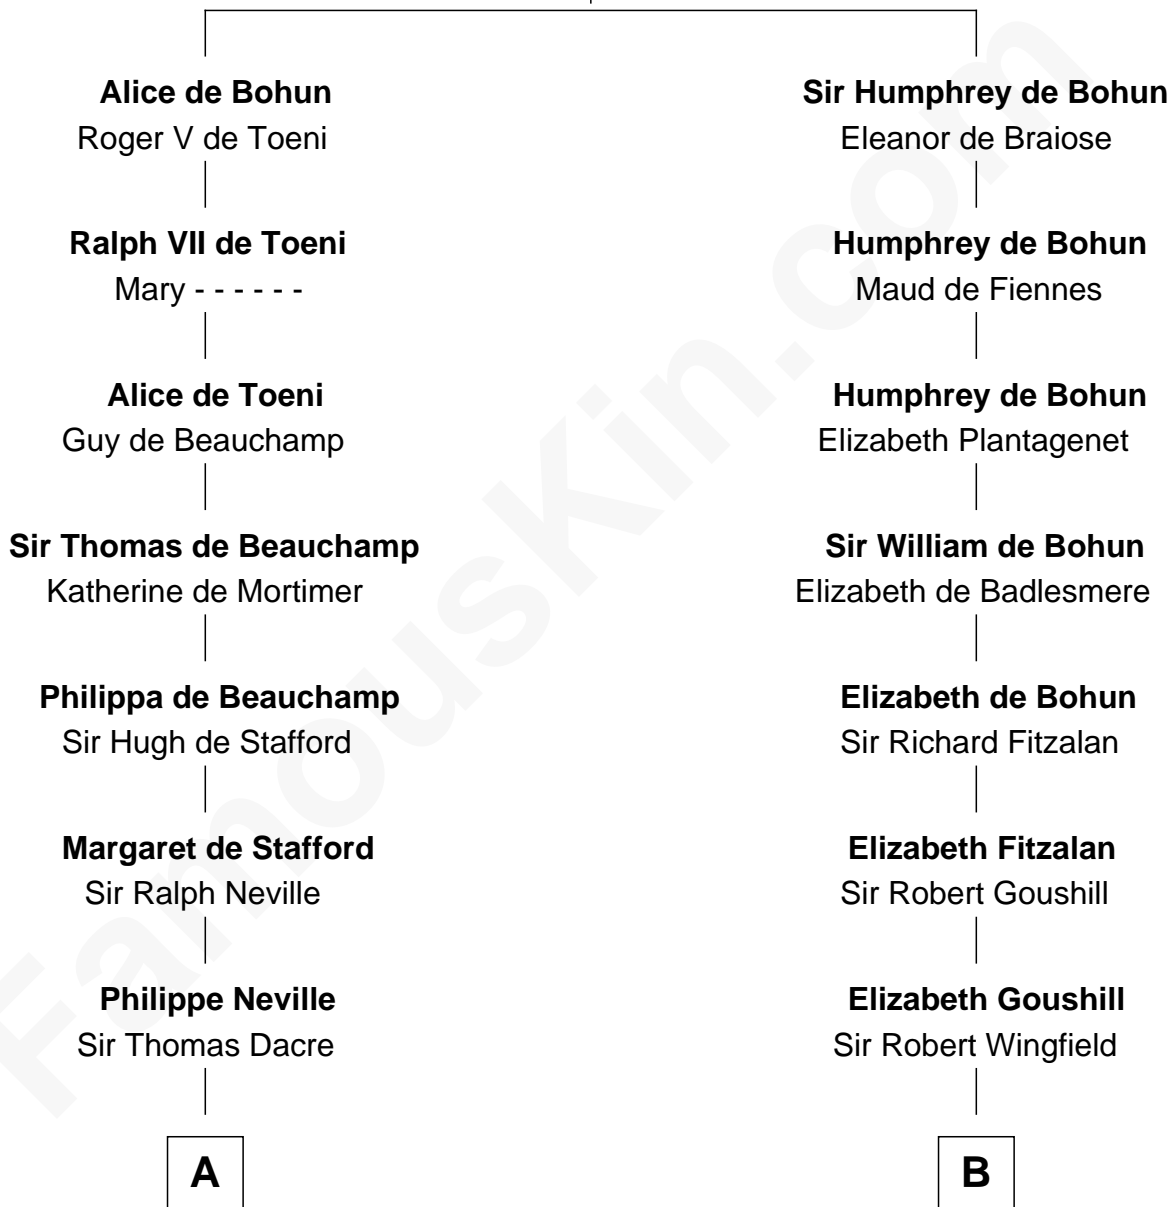

FamousKin.com

Relationship Chart of Fletcher Christian

Leader of the mutiny on the Bounty

19th cousin 1 time removed of

J. A. Folger

Founder of Folger Coffee Company

Sir Humphrey de Bohun

Maud of Eu

C

Bridget Senhouse

John Christian

Charles Christian

Anne Dixon

Fletcher Christian

Leader of the mutiny on the Bounty

D