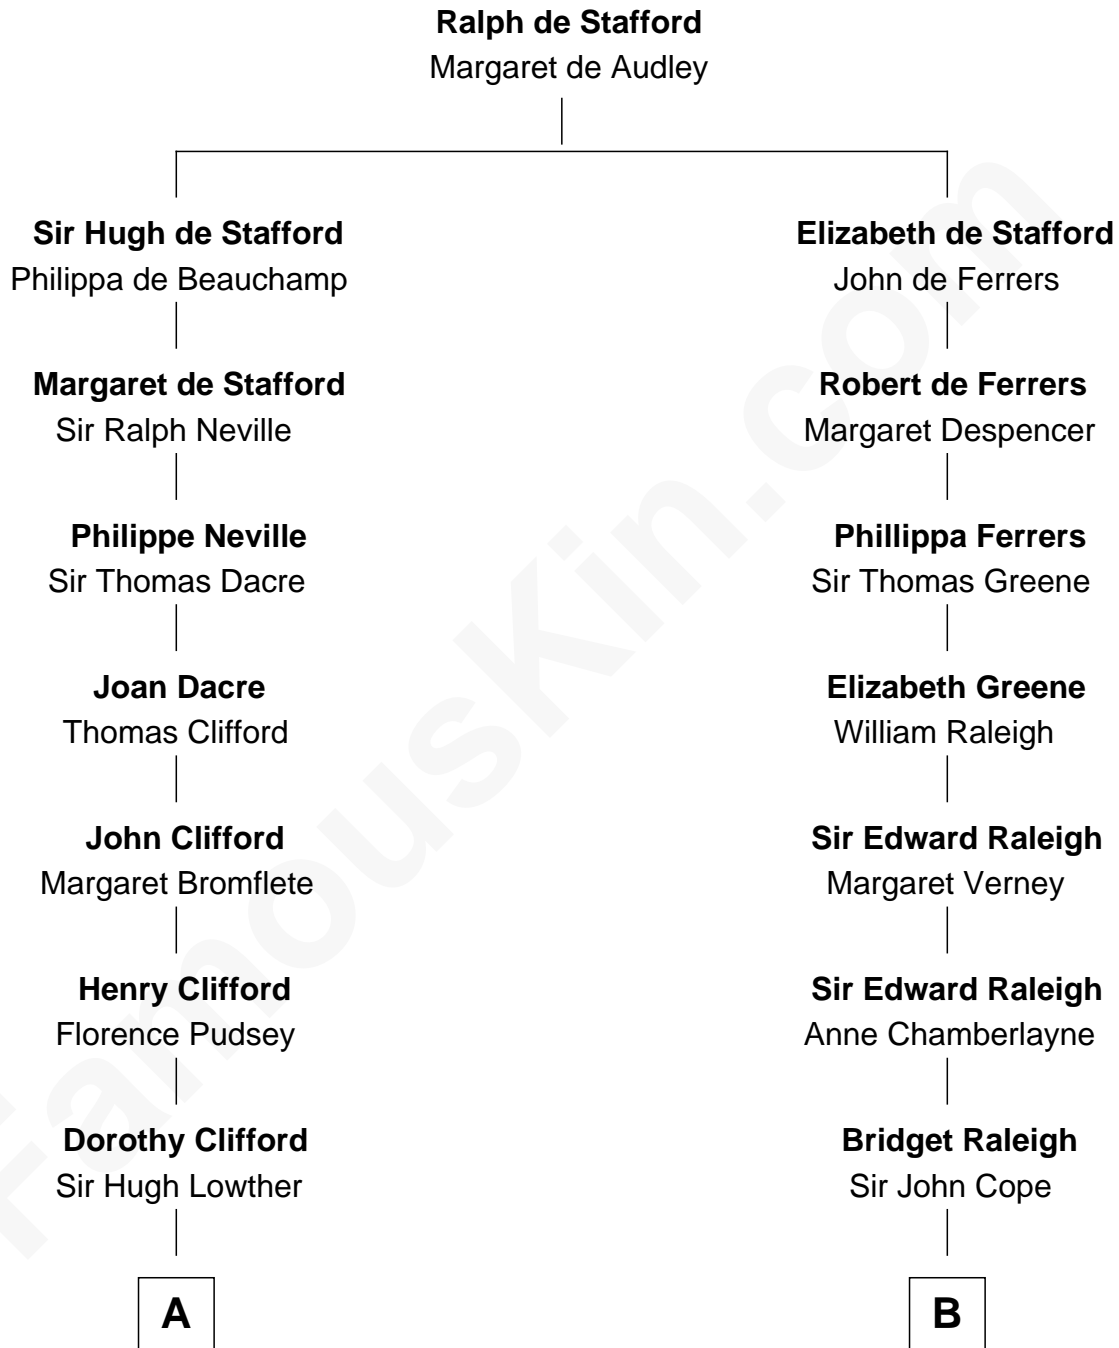

# FamousKin.com

## Relationship Chart of Fletcher Christian

*Leader of the mutiny on the Bounty*

**15th cousin 1 time removed of**

**J. A. Folger**

*Founder of Folger Coffee Company*

**A**

**Sir Richard Lowther**

Frances Middleton

**Sir Christopher Lowther**

Eleanor Musgrave

**Sir John Lowther**

Eleanor Fleming

**Agnes Lowther**

Roger Kirkby

**William Kirkby**

Joanna Furness

**Eleanor Kirkby**

Humphrey Senhouse

**Bridget Senhouse**

John Christian

**Charles Christian**

Anne Dixon

**Fletcher Christian**

*Leader of the mutiny on the Bounty*