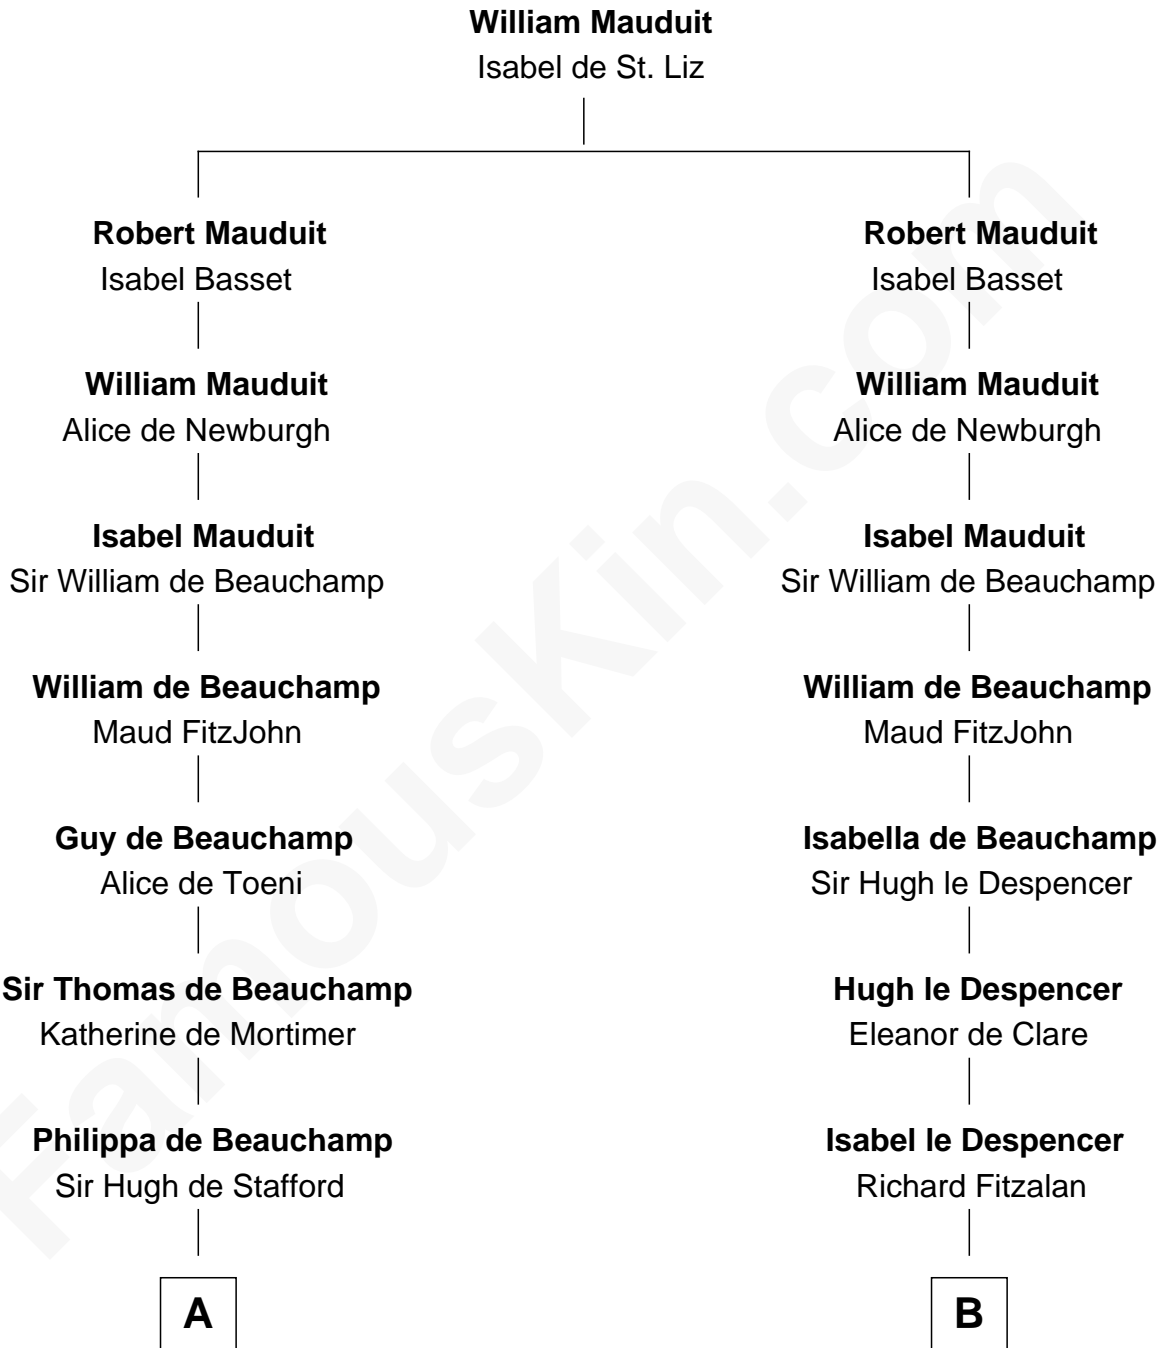

FamousKin.com

Relationship Chart of Fletcher Christian

Leader of the mutiny on the Bounty

21st cousin of

Samuel Howard

Boston Tea Party Participant

C

William Kirkby
Joanna Furness

Eleanor Kirkby
Humphrey Senhouse

Bridget Senhouse
John Christian

Charles Christian
Anne Dixon

Fletcher Christian
Leader of the mutiny on the Bounty

D

Elizabeth Clement
William Sumner

Hannah Sumner
John Goffe

William Goffe
Abigail Richardson

Martha Goffe
Ebenezer Howard

Samuel Howard
Boston Tea Party Participant