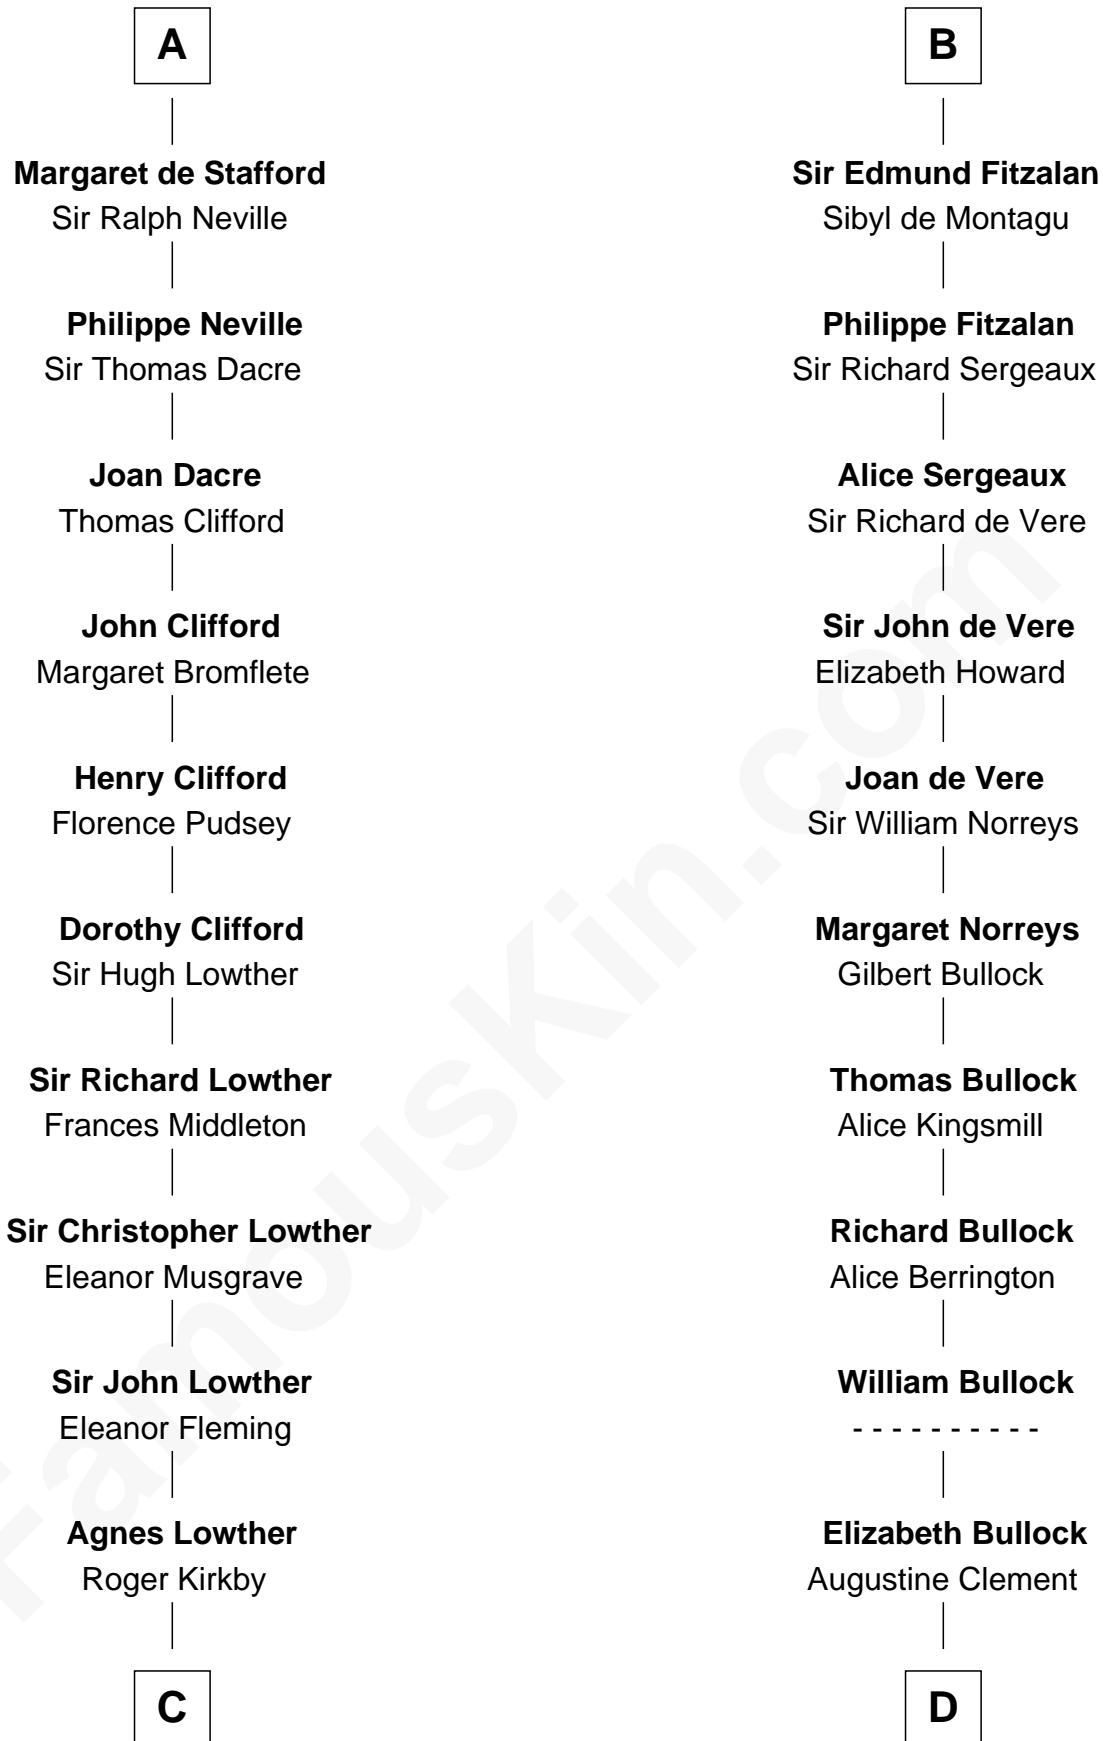

FamousKin.com

Relationship Chart of Fletcher Christian

Leader of the mutiny on the Bounty

21st cousin of

Samuel Howard

Boston Tea Party Participant

C

William Kirkby
Joanna Furness

Eleanor Kirkby
Humphrey Senhouse

Bridget Senhouse
John Christian

Charles Christian
Anne Dixon

Fletcher Christian
Leader of the mutiny on the Bounty

D

Elizabeth Clement
William Sumner

Hannah Sumner
John Goffe