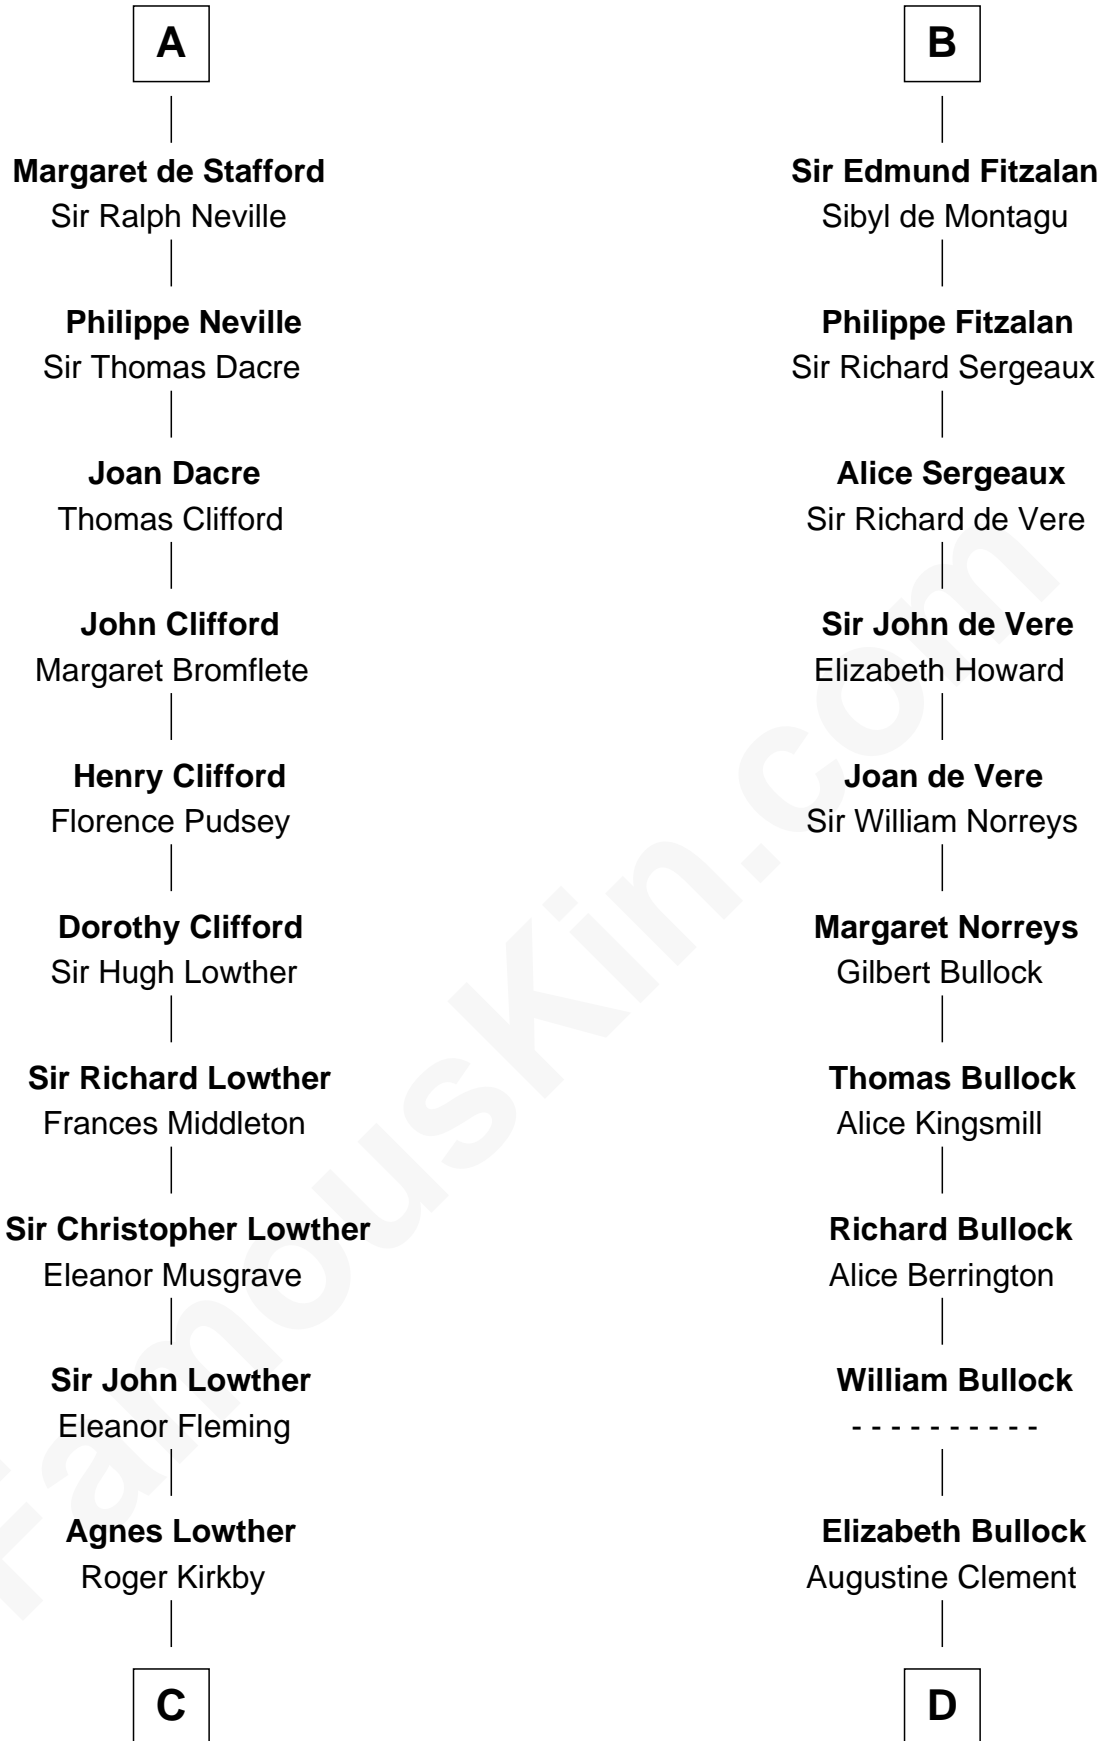

FamousKin.com

Relationship Chart of Fletcher Christian

Leader of the mutiny on the Bounty

21st cousin of

Samuel Howard

Boston Tea Party Participant

C

William Kirkby
Joanna Furness

Eleanor Kirkby
Humphrey Senhouse

Bridget Senhouse
John Christian

Charles Christian
Anne Dixon

Fletcher Christian
Leader of the mutiny on the Bounty

D

Elizabeth Clement
William Sumner

Hannah Sumner
John Goffe