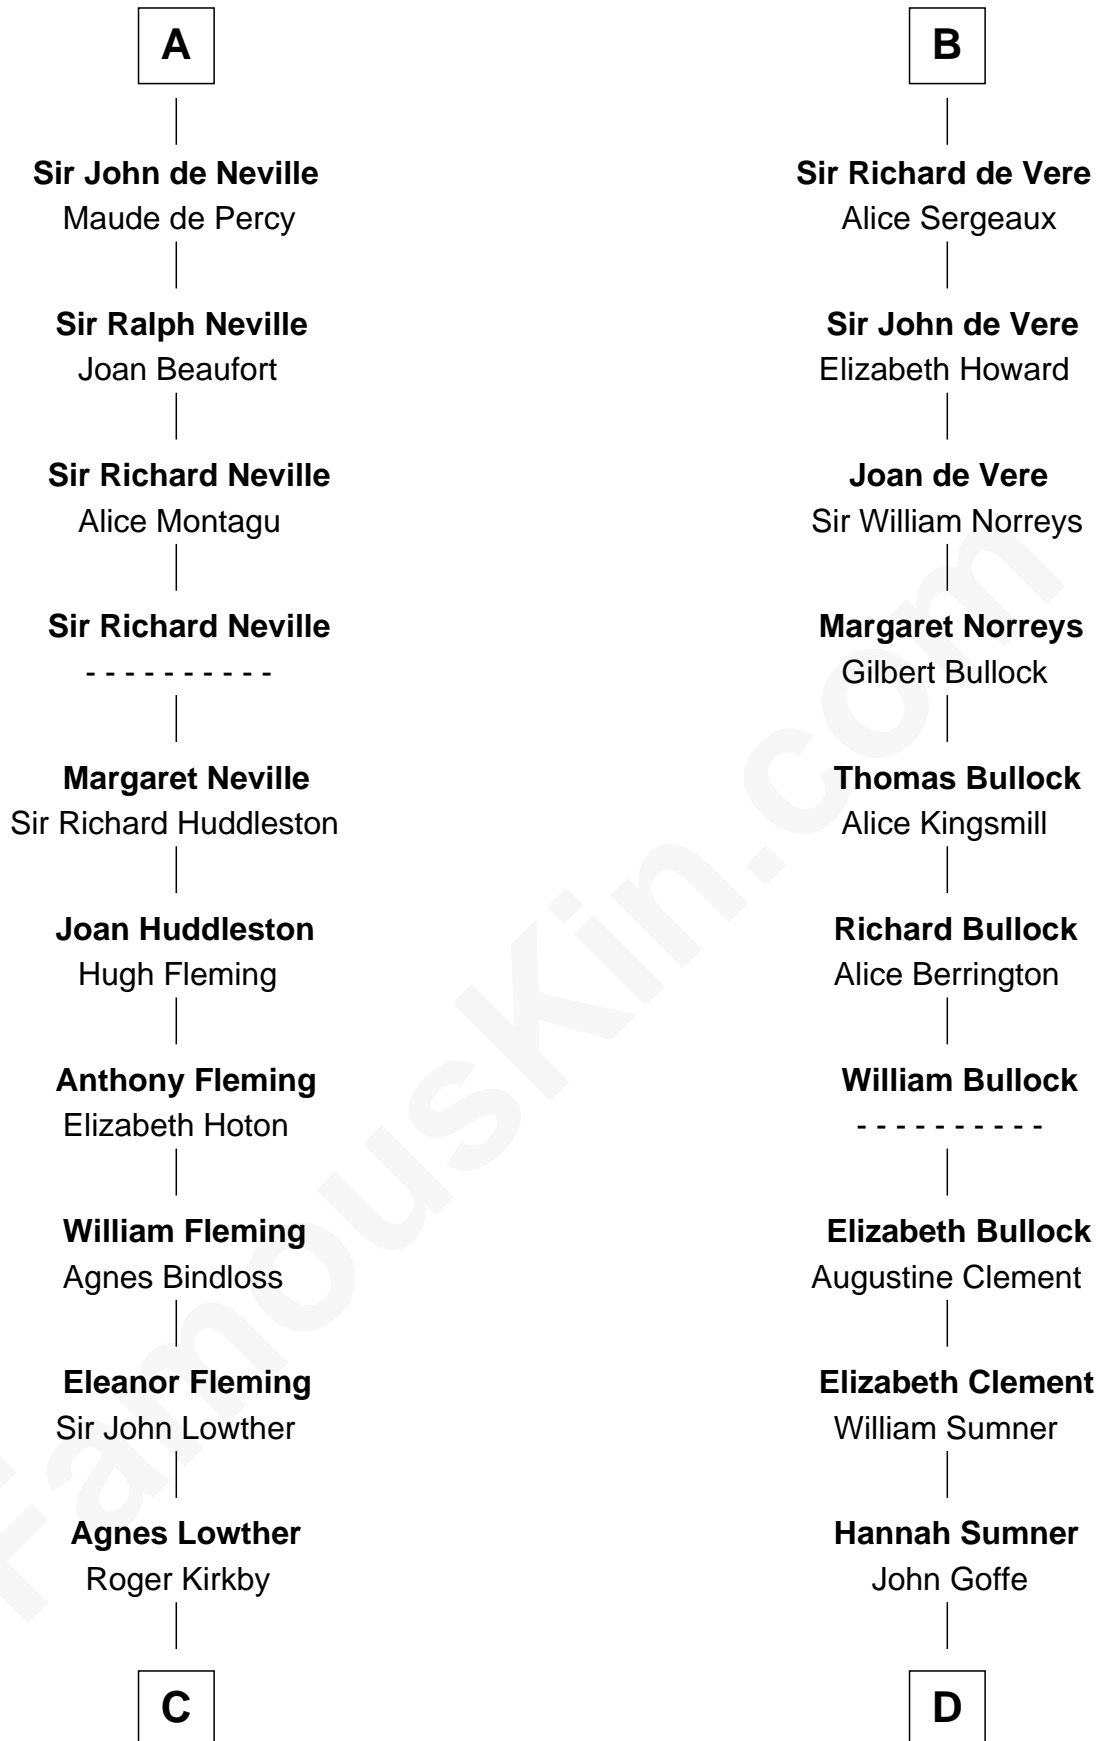

FamousKin.com

Relationship Chart of Fletcher Christian

Leader of the mutiny on the Bounty

19th cousin 2 times removed of

Samuel Howard

Boston Tea Party Participant

C

William Kirkby
Joanna Furness

Eleanor Kirkby
Humphrey Senhouse

Bridget Senhouse
John Christian

Charles Christian
Anne Dixon

Fletcher Christian
Leader of the mutiny on the Bounty

D

William Goffe
Abigail Richardson

Martha Goffe
Ebenezer Howard

Samuel Howard
Boston Tea Party Participant

FamousKin.com